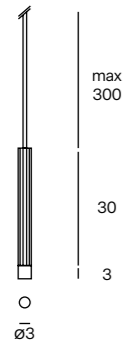

TØB STRIPES 30

Suspension

1,50 - NET 1,10 - m³ 0,003

FONTE LUMINOSA LIGHT SOURCE	DRIVER ELETTRONICO ELECTRONIC DRIVER	FINITURE FINISHES	CODICE CODE	EURO (IVA escl.) EURO (VAT excl.)
1x5W 540lm 2700K CRI>90	Not included	150 Chrome 153 Polished Brass 157 Black Nickel	TB30S15027 TB30S15327 TB30S15727	220,00 205,00 230,00
1x5W 600lm 3000K CRI>90	Not included	150 Chrome 153 Polished Brass 157 Black Nickel	TB30S150 TB30S153 TB30S157	220,00 205,00 230,00

Classe IP20

Rosoni e Driver non incluso - Ceiling Roses and Driver not included