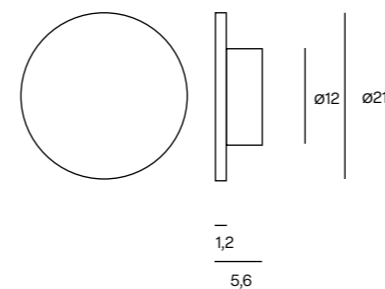

BRAWALL M

Wall

1,20 - NET 0,86 - m³ 0,006

FRONTE LUMINOSA LIGHT SOURCE	DRIVER ELETTRONICO ELECTRONIC DRIVER	FINITURE FINISHES	CODICE CODE	EURO (IVA escl.) EURO (VAT excl.)
12W 801lm 2700K CRI>90	ON-OFF	103 Black FT 105 White FT 115R Sand Grey FT 126 Sage Green FT 164 Painted Gold 175 Painted Bronze	BRAW10327 BRAW10527 BRAW115R27 BRAW12627 BRAW16427 BRAW17527	180,00 180,00 180,00 180,00 220,00 220,00
12W 801lm 3000K CRI>90	ON-OFF	103 Black FT 105 White FT 115R Sand Grey FT 126 Sage Green FT 164 Painted Gold 175 Painted Bronze	BRAW103 BRAW105 BRAW115R BRAW126 BRAW164 BRAW175	180,00 180,00 180,00 180,00 220,00 220,00

Classe II

Foglia Oro o Argento su richiesta - Gold or Silver Foil on request