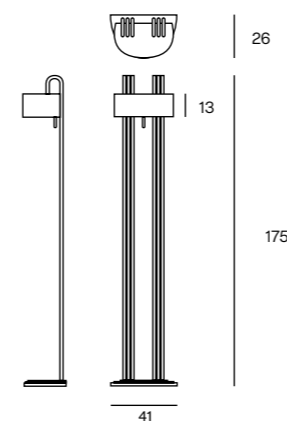

TMB 11

Floor

24,90 - NET 21,70 - m³ 0,291

FONTE LUMINOSA LIGHT SOURCE	DRIVER ELETTRONICO ELECTRONIC DRIVER	FINITURE FINISHES	CODICE CODE	EURO (IVA escl.) EURO (VAT excl.)
34W+15W 4100lm 3000K CRI>90	Dimmer integrated on the structure	152 Satin Brass 175 Painted Bronze	TMB11152 TMB11175	2.450,00 1.550,00

Classe I IP20

TØB LINE 30

Suspension

1,50 - NET 1,10 - m³ 0,003

FONTE LUMINOSA LIGHT SOURCE	DRIVER ELETTRONICO ELECTRONIC DRIVER	FINITURE FINISHES	CODICE CODE	EURO (IVA escl.) EURO (VAT excl.)
1x5W 540lm 2700K CRI>90	Not included	150 Chrome 153 Polished Brass 157 Black Nickel	TB30L15027 TB30L15327 TB30L15727	220,00 205,00 230,00
1x5W 600lm 3000K CRI>90	Not included	150 Chrome 153 Polished Brass 157 Black Nickel	TB30L150 TB30L153 TB30L157	220,00 205,00 230,00

Classe I IP20

Rosoni e Driver non incluso - Ceiling Roses and Driver not included

TØB LINE 50

Suspension

1,50 - NET 1,10 - m³ 0,003

FONTE LUMINOSA LIGHT SOURCE	DRIVER ELETTRONICO ELECTRONIC DRIVER	FINITURE FINISHES	CODICE CODE	EURO (IVA escl.) EURO (VAT excl.)
1x5W 540lm 2700K CRI>90	Not included	150 Chrome 153 Polished Brass 157 Black Nickel	TB50L15027 TB50L15327 TB50L15727	240,00 230,00 250,00
1x5W 600lm 3000K CRI>90	Not included	150 Chrome 153 Polished Brass 157 Black Nickel	TB50L150 TB50L153 TB50L157	240,00 230,00 250,00

Classe I IP20

Rosoni e Driver non incluso - Ceiling Roses and Driver not included

TØB LINE 80

Suspension

1,50 - NET 1,10 - m³ 0,003

FONTE LUMINOSA LIGHT SOURCE	DRIVER ELETTRONICO ELECTRONIC DRIVER	FINITURE FINISHES	CODICE CODE	EURO (IVA escl.) EURO (VAT excl.)
1x5W 540lm 2700K CRI>90	Not included	150 Chrome 153 Polished Brass 157 Black Nickel	TB80L15027 TB80L15327 TB80L15727	265,00 255,00 280,00
1x5W 600lm 3000K CRI>90	Not included	150 Chrome 153 Polished Brass 157 Black Nickel	TB80L150 TB80L153 TB80L157	265,00 255,00 280,00

Classe I IP20

Rosoni e Driver non incluso - Ceiling Roses and Driver not included