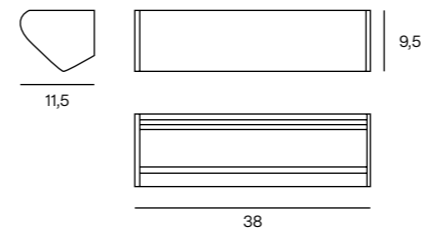

GILLES L

Wall

3,70 - NET 2,70 - m³ 0,010

FONTE LUMINOSA LIGHT SOURCE	DRIVER ELETTRONICO ELECTRONIC DRIVER	FINITURE FINISHES	CODICE CODE	EURO (IVA escl.) EURO (VAT excl.)
45W+15W 7200lm 2700K CRI>90	Dimmable TRIAC	103 Black FT 105 White FT 115R Sand Grey FT 164 Painted Gold	GIL103L2 GIL105L2 GIL115RL2 GIL164L2	475,00 475,00 475,00 535,00
45W+15W 7200lm 3000K CRI>90	Dimmable TRIAC	103 Black FT 105 White FT 115R Sand Grey FT 164 Painted Gold	GIL103L3 GIL105L3 GIL115RL3 GIL164L3	475,00 475,00 475,00 535,00