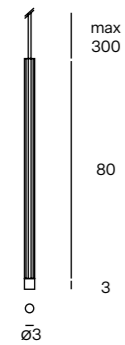

TØB STRIPES 80

Suspension

1,50 - NET 1,10 - m³ 0,003

FONTE LUMINOSA LIGHT SOURCE	DRIVER ELETTRONICO ELECTRONIC DRIVER	FINITURE FINISHES	CODICE CODE	EURO (IVA escl.) EURO (VAT excl.)
1x5W 540lm 2700K CRI>90	Not included	150 Chrome 153 Polished Brass 157 Black Nickel	TB80S15027 TB80S15327 TB80S15727	265,00 255,00 280,00
1x5W 600lm 3000K CRI>90	Not included	150 Chrome 153 Polished Brass 157 Black Nickel	TB80S150 TB80S153 TB80S157	265,00 255,00 280,00

Classe IP20

Rosoni e Driver non incluso - Ceiling Roses and Driver not included