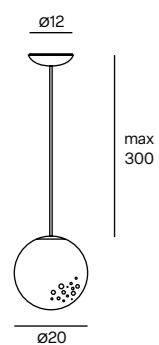

Classe IP20

ICELIGHT 30

ICELIGHT 45

ICELIGHT 60

ICELIGHT 20

Suspension

1,10 - NET 0,90 - m³ 0,020

FONTE LUMINOSA LIGHT SOURCE	DRIVER ELETTRONICO ELECTRONIC DRIVER	FINITURE FINISHES	CODICE CODE	EURO (IVA escl.) EURO (VAT excl.)
1xE27 Lampadina non inclusa - Bulb not included	Dimmable according to bulb	ABS White	IL20	205,00