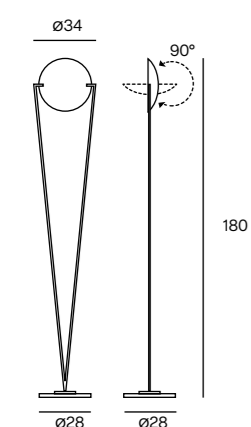

VICTORY

Floor

12,60 - NET 8,78 - m³ 0,138

FONTE LUMINOSA LIGHT SOURCE	DRIVER ELETTRONICO ELECTRONIC DRIVER	FINITURE FINISHES	CODICE CODE	EURO (IVA escl.) EURO (VAT excl.)
40W 3900lm 3000K CRI>90	Foot dimmer	102 Matte Black 153 Polished Brass 175 Painted Bronze	VICT102L VICT153L VICT175L	925,00 1.150,00 975,00

Classe I IP20