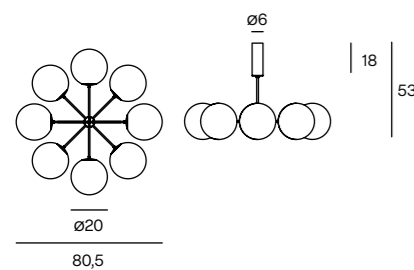

PLANETS 08

Suspension

0,00 - NET 0,00 - m³ 0,000

FRONTE LUMINOSA LIGHT SOURCE	DRIVER ELETTRONICO ELECTRONIC DRIVER	FINITURE FINISHES	CODICE CODE	EURO (IVA escl.) EURO (VAT excl.)
8xE14 Lampadine non include - Bulbs not included	Dimmable according to bulb	103 Black FT	PLAS08103	1.380,00

Classe I IP20