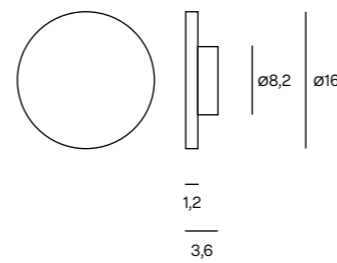

Wall

0,75 - NET 0,50 - m³ 0,006

FRONTE LUMINOSA LIGHT SOURCE	DRIVER ELETTRONICO ELECTRONIC DRIVER	FINITURE FINISHES	CODICE CODE	EURO (IVA escl.) EURO (VAT excl.)
6W 330lm 2700K CRI>90	ON-OFF	103 Black FT 105 White FT 115R Sand Grey FT 126 Sage Green FT 164 Painted Gold 175 Painted Bronze	BRAW103S27 BRAW105S27 BRAW115RS27 BRAW126S27 BRAW164S27 BRAW175S27	155,00 155,00 155,00 155,00 190,00 190,00
6W 330lm 3000K CRI>90	ON-OFF	103 Black FT 105 White FT 115R Sand Grey FT 126 Sage Green FT 164 Painted Gold 175 Painted Bronze	BRAW103S BRAW105S BRAW115RS BRAW126S BRAW164S BRAW175S	155,00 155,00 155,00 155,00 190,00 190,00

Classe II

Foglia Oro o Argento su richiesta - Gold or Silver Foil on request