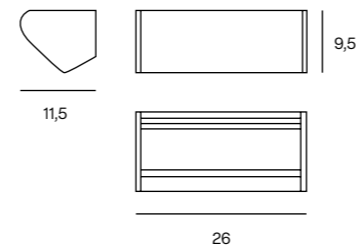

GILLES M

Wall

2,20 - NET 1,80 - m³ 0,010

FONTE LUMINOSA LIGHT SOURCE	DRIVER ELETTRONICO ELECTRONIC DRIVER	FINITURE FINISHES	CODICE CODE	EURO (IVA escl.) EURO (VAT excl.)
30W+10W 4800lm 2700K CRI>90	Dimmable TRIAC	103 Black FT 105 White FT 115R Sand Grey FT 164 Painted Gold	GIL1032 GIL1052 GIL115R2 GIL1642	355,00 355,00 355,00 415,00
30W+10W 4800lm 3000K CRI>90	Dimmable TRIAC	103 Black FT 105 White FT 115R Sand Grey FT 164 Painted Gold	GIL1033 GIL1053 GIL115R3 GIL1643	355,00 355,00 355,00 415,00