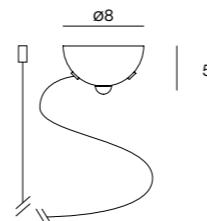

DECENTRAL MOUNT KIT

Suspension

2,25 - NET 2,00 - m³ 0,030

FONTE LUMINOSA LIGHT SOURCE	DRIVER ELETTRONICO ELECTRONIC DRIVER	FINITURE FINISHES	CODICE CODE	EURO (IVA escl.) EURO (VAT excl.)
1xE27 Lampadina non inclusa - Bulb not included	Dimmable according to bulb	ABS White	IL30	235,00

IP20

Rosoni pag. 44 - Ceiling roses pag. 44

Suspension

5,70 - NET 3,00 - m³ 0,160

FONTE LUMINOSA LIGHT SOURCE	DRIVER ELETTRONICO ELECTRONIC DRIVER	FINITURE FINISHES	CODICE CODE	EURO (IVA escl.) EURO (VAT excl.)
1xE27 Lampadina non inclusa - Bulb not included	Dimmable according to bulb	ABS White	IL45	315,00

IP20

Rosoni pag. 44 - Ceiling roses pag. 44

Suspension

9,50 - NET 4,50 - m³ 0,340

FONTE LUMINOSA LIGHT SOURCE	DRIVER ELETTRONICO ELECTRONIC DRIVER	FINITURE FINISHES	CODICE CODE	EURO (IVA escl.) EURO (VAT excl.)
1xE27 Lampadina non inclusa - Bulb not included	Dimmable according to bulb	ABS White	IL60	405,00

IP20

Rosoni pag. 44 - Ceiling roses pag. 44

Accessorio per decentramento punto luce (EX ICEGLOBE)
Off-centering light fixture accessory (EX ICEGLOBE)

DESCRIZIONE DESCRIPTION	FINITURE FINISHES	CODICE CODE	EURO (IVA escl.) EURO (VAT excl.)
DIMENSIONS: H5 x Ø8	105 White FT	ROSD105	135,00

Accessory for ICELIGHT