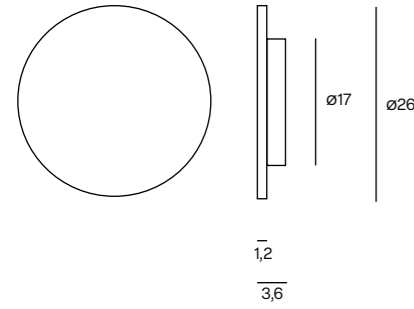

BRAWALL L

Wall

1,60 - NET 1,20 - m³ 0,010

FONTE LUMINOSA LIGHT SOURCE	DRIVER ELETTRONICO ELECTRONIC DRIVER	FINITURE FINISHES	CODICE CODE	EURO (IVA escl.) EURO (VAT excl.)
18W 1264lm 2700K CRI>90	ON-OFF	103 Black FT	BRAW103L27	205,00
		105 White FT	BRAW105L27	205,00
		115R Sand Grey FT	BRAW115RL27	205,00
		126 Sage Green FT	BRAW126L27	205,00
		164 Painted Gold	BRAW164L27	240,00
18W 1264lm 3000K CRI>90	ON-OFF	175 Painted Bronze	BRAW175L27	240,00
		103 Black FT	BRAW103L	205,00
		105 White FT	BRAW105L	205,00
115R Sand Grey FT	ON-OFF	126 Sage Green FT	BRAW115RL	205,00
		164 Painted Gold	BRAW164L	240,00
		175 Painted Bronze	BRAW175L	240,00

Classe II P20

Foglia Oro o Argento su richiesta - Gold or Silver Foil on request

- C

CHIOCCIOLA 02