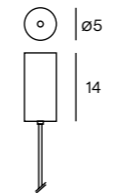

Classe IP20

Rosoni e Driver non incluso - Ceiling Roses and Driver not included

TØB TWIST 50

TØB TWIST 80

ROS-DRI

ROS-IN-DRI

ROS-MULTI-DRI3

ROS-MULTI-DRI6