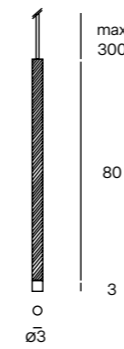

TØB TWIST 80