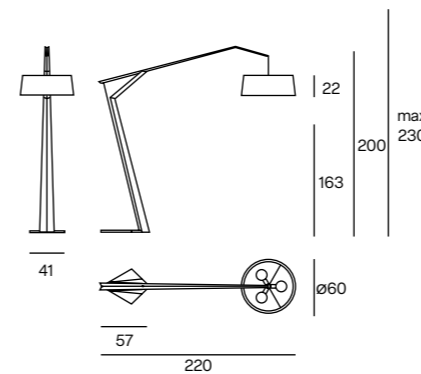

GRUS

Floor

33,00 - NET 28,80 - m³ 0,387

FONTE LUMINOSA LIGHT SOURCE	DRIVER ELETTRONICO ELECTRONIC DRIVER	FINITURE FINISHES	CODICE CODE	EURO (IVA escl.) EURO (VAT excl.)
3xE27 Lampadine non include - Bulbs not included	Foot Dimmer - Dimmable according to bulb	103 Black FT + BC White 103 Black FT + RRed Wine 103 Black FT + W Sage	GRU103BC GRU103R GRU103W	1.950,00 1.950,00 1.950,00