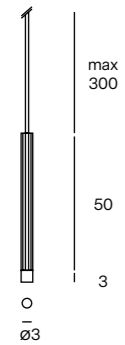

TØB STRIPES 50

Suspension

1,50 - NET 1,10 - m³ 0,003

FONTE LUMINOSA LIGHT SOURCE	DRIVER ELETTRONICO ELECTRONIC DRIVER	FINITURE FINISHES	CODICE CODE	EURO (IVA escl.) EURO (VAT excl.)
1x5W 540lm 2700K CRI>90	Not included	150 Chrome 153 Polished Brass 157 Black Nickel	TB50S15027 TB50S15327 TB50S15727	240,00 230,00 250,00
1x5W 600lm 3000K CRI>90	Not included	150 Chrome 153 Polished Brass 157 Black Nickel	TB50S150 TB50S153 TB50S157	240,00 230,00 250,00

Classe IP20

Rosoni e Driver non incluso - Ceiling Roses and Driver not included