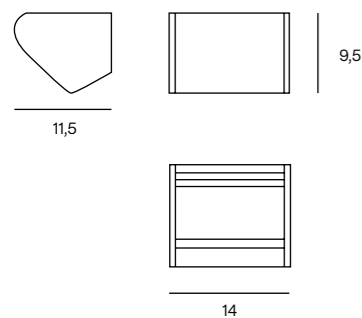

GILLES S

Wall

1,40 - NET 1,10 - m³ 0,010

FONTE LUMINOSA LIGHT SOURCE	DRIVER ELETTRONICO ELECTRONIC DRIVER	FINITURE FINISHES	CODICE CODE	EURO (IVA escl.) EURO (VAT excl.)
15W+5W 2400lm 2700K CRI>90	Dimmable TRIAC	103 Black FT 105 White FT 115R Sand Grey FT 164 Painted Gold	GIL103S2 GIL105S2 GIL115RS2 GIL164S2	255,00 255,00 255,00 295,00
15W+5W 2400lm 3000K CRI>90	Dimmable TRIAC	103 Black FT 105 White FT 115R Sand Grey FT 164 Painted Gold	GIL103S3 GIL105S3 GIL115RS3 GIL164S3	255,00 255,00 255,00 295,00