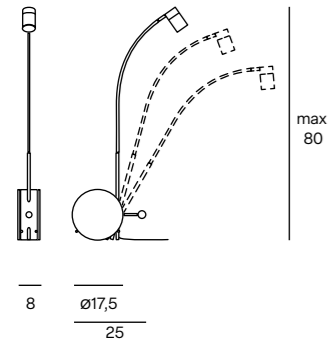

Table

12,0 - NET 9,50 - m³ 0,031

FONTE LUMINOSA LIGHT SOURCE	DRIVER ELETTRONICO ELECTRONIC DRIVER	FINITURE FINISHES	CODICE CODE	EURO (IVA escl.) EURO (VAT excl.)
11W 1000lm 2700K CRI>97 Beam Angle:56°	Push dimmer	103 Black FT	CHIO02103	510,00
		105 White FT	CHIO02105	510,00

RoHS IP20