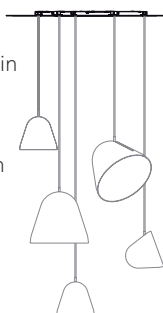

Multiple canopy

	Article number	Colour	RSP excl. VAT
Multiple canopy for 3 luminaires			
Cover: Aluminium, matt finish, Ø 50cm / 19.7in Mounting: Plated steel	Multiple 3.1	white	when bought with luminaires
			202,00 €
All luminaires and cords of the Tilt and Pretty ranges of luminaires can be used.	Multiple 3.2	black	when bought with luminaires
			202,00 €
<u>Luminaires not included.</u>	Multiple 3.1	white	when bought without luminaires
			290,00 €
<u>Luminaires not included.</u>	Multiple 3.2	black	when bought without luminaires
			290,00 €
Multiple canopy for 5 luminaires			
Cover: Aluminium, matt finish, Ø 75cm / 29.5in Mounting: Plated steel	Multiple 5.1	white	when bought with luminaires
			359,00 €
All luminaires and cords of the Tilt and Pretty ranges of luminaires can be used.	Multiple 5.2	black	when bought with luminaires
			359,00 €
<u>Luminaires not included.</u>	Multiple 5.1	white	when bought without luminaires
			529,00 €
<u>Luminaires not included.</u>	Multiple 5.2	black	when bought without luminaires
			529,00 €

Cable guide

	Article number	Colour	RSP excl. VAT
Brass, matt finish Ø: 1,6cm, H: 1,3cm	Cable guide 1.1	white	when bought with luminaires
			20,00 €
	Cable guide 1.2	black	when bought with luminaires
			20,00 €

Suspended Luminaire »Pong«

	Article number	Colour	Length cord	RSP excl. VAT
Lamp shade: Aluminium, matt black Dimensions: Ø20cm / 7.9in, H: 7,5cm / 3in	Pong Ceiling	black	3m	when bought with luminaires
				460,00 €
Light source: LED, 800lm, 8W, 2700K, CRI > 90, dimnable (gesture control)	Pong Ceiling b	black	5m	when bought with luminaires
				475,00 €
Power supply unit: 12V, included	Pong Plug	black	6m	when bought with luminaires
Pong Ceiling: Ceiling canopy Pong Plug: Plug				460,00 €