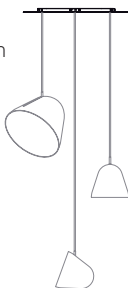

Multiple canopy

	Article number	Colour	RSP excl. VAT
Multiple canopy for 3 luminaires			
Cover: Aluminium, matt finish, Ø 50cm / 19.7in Mounting: Plated steel	Multiple 3.1	white	when bought with luminaires
			202,00 €
All luminaires and cords of the Tilt and Pretty ranges of luminaires can be used.	Multiple 3.2	black	when bought with luminaires
			202,00 €
<u>Luminaires not included.</u>	Multiple 3.1	white	when bought without luminaires
			290,00 €
<u>Luminaires not included.</u>	Multiple 3.2	black	when bought without luminaires
			290,00 €
Multiple canopy for 5 luminaires			
Cover: Aluminium, matt finish, Ø 75cm / 29.5in Mounting: Plated steel	Multiple 5.1	white	when bought with luminaires
			359,00 €
All luminaires and cords of the Tilt and Pretty ranges of luminaires can be used.	Multiple 5.2	black	when bought with luminaires
			359,00 €
<u>Luminaires not included.</u>	Multiple 5.1	white	when bought without luminaires
			529,00 €
<u>Luminaires not included.</u>	Multiple 5.2	black	when bought without luminaires
			529,00 €