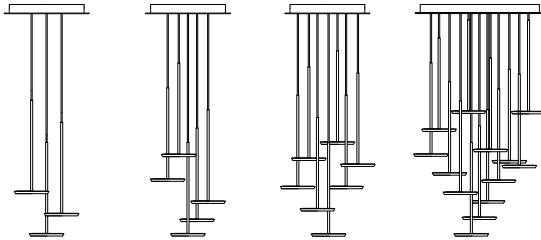

LIGHTS	MODEL	PRODUCT NUMBER	LIGHT SPECS	EXTRA INFO	PRICE EURO EX VAT

PIXO WALL
WHITE

10203

•

LED - 6W
3000K
285L
110-240V 50-60Hz

INCL. DIMMER*
USB CHARGING PORT
360° ROTATION
180° ARM TILT
PIN-UP WALL MOUNT

€ 260.00

SKY SOLO PENDANT
POLISHED ALUMINUM

10570

LED - 18W MAX
2700K - 2200K DTW
1250 Lumens (850 down/
400 up)
100 - 277V 50-60Hz

FULLY DIMMABLE
DIM TO WARM 2200-2700K
UPLIGHT/DOWNLIGHT

€ 375.00

3, 5, 7

SKY SOLO CANOPY
WHITE

10179

FOR 3, 5, 7 CIELO PENDANTS

€ 300.00

13

SKY SOLO CANOPY
WHITE

10180

FOR 13 CIELO PENDANTS

€ 565.00

Examples of
configurations

SKY DOME METAL PENDANT 18
BLACK

10571 / 10570

€ 495.00

SKY DOME METAL PENDANT 18
WHITE

10572 / 10570

SKY DOME METAL PENDANT 24
BLACK

10573 / 10570

SKY DOME METAL PENDANT 24
WHITE

10574 / 10570

LED - 18W MAX
2700K - 2200K DTW
1250 Lumens (850 down/
400 up)
100 - 277V 50-60Hz

FULLY DIMMABLE
DIM TO WARM 2200-2700K
UPLIGHT/DOWNLIGHT

€ 550.00

SKY DOME METAL PENDANT 32
BLACK

10575 / 10570

SKY DOME METAL PENDANT 32
WHITE

10576 / 10570

€ 650.00

SKY DOME WOOD PENDANT 18
OAK

10583 / 10570

•

SKY DOME WOOD PENDANT 18
WALNUT

10584 / 10570

•

SKY DOME WOOD PENDANT 24
OAK

10585 / 10570

•

SKY DOME WOOD PENDANT 24
WALNUT

10586 / 10570

•

LED - 18W MAX
2700K - 2200K DTW
1250 Lumens (850 down/
400 up)
100 - 277V 50-60Hz

LAUNCH SUMMER 2021
FULLY DIMMABLE
DIM TO WARM 2200-2700K
UPLIGHT/DOWNLIGHT

€ 650.00

€ 750.00