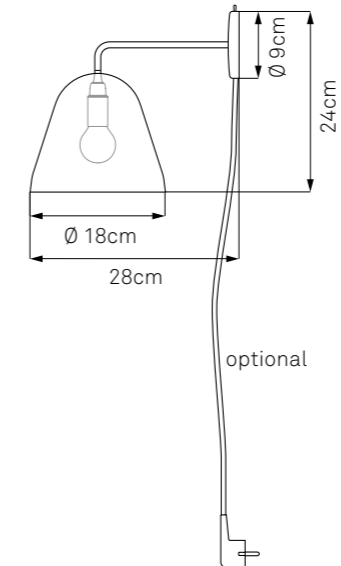

Tilt Wall Short

Lamp shade: Aluminium w/ matt finish
Mounting: Aluminium w/ matt finish, stainless steel
Cord (optional): Cloth-covered, 3m / 10ft, 4 colour choices
Light Source: E14, max. 46W
Swivel: 360+°
Dimensions: H: 18cm / 7in, W: 18cm / 7in, D: 19.8cm / 7.8in
Weight: 0.6kg / 21oz

Leuchtschirm: Aluminium matt lackiert
Wandbefestigung: Aluminium matt lackiert, Edelstahl
Kabel (optional): Textilkabel, 3m, in 4 Farben erhältlich
Leuchtmittel: E14, max. 46W
Drehwinkel: 360+°
Maße: H: 18cm, B: 18cm, T: 19,8cm
Gewicht: 0,6 kg

Tilt Wall

Lamp shade: Aluminium w/ matt finish
Mounting: Aluminium w/ matt finish, stainless steel
Cord (optional): Cloth-covered, 3m / 10ft, 4 colour choices
Light Source: E14, max. 46W
Tilt angle: max. 110°
Swivel: 360+°
Dimensions: H: 24cm / 9.5in, W: 18cm / 7in, D: 28cm / 11in
Weight: 0.9kg / 32oz

Leuchtschirm: Aluminium matt lackiert
Wandbefestigung: Aluminium matt lackiert, Edelstahl
Kabel (optional): Textilkabel, 3m, in 4 Farben erhältlich
Leuchtmittel: E14, max. 46W
Neigungswinkel: max. 110°
Drehwinkel: 360+°
Maße: H: 24cm, B: 18cm, T: 28cm
Gewicht: 0,9 kg