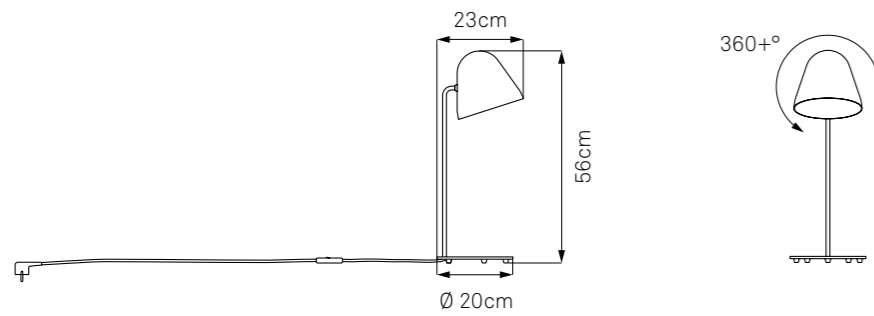

Tilt Table

Lamp shade: Aluminium w/ matt finish (black or white)
Foot: Steel w/ matt finish (black or white)
Switch: Cord switch
Cord: black, 1.4m (ca. 4.6ft)
Light source: E14, max. 46W
Swivel: 360+°
Dimensions: H: 56cm / 22in, W: 20cm / 7.9in,
D: 23cm / 9in
Weight: 2.2kg / 77 oz

Leuchtschirm: Aluminium matt lackiert (schwarz oder weiß)
Fuß: Stahl matt lackiert (schwarz oder weiß)
Schalter: Schnurschalter
Kabel: 1,4m, schwarz
Leuchtmittel: E14, max. 46W
Drehwinkel: 360+°
Maße: H: 56cm, B: 20cm, T: 23cm
Gewicht: 2,2 kg

Tilt S Floor

Lamp shade: Aluminium w/ matt finish (black, grey or white)
Foot: Stainless steel polished or matt finish (black or white)
Switch: Foot switch
Cord: black, 2.6m (ca. 8.5ft)
Light source: E14, max. 46W
Swivel: 360+°
Dimensions: H: 128.5cm / 50.6in, W: 23cm / 9in,
D: 25.5cm / 10in
Weight: 3.1kg / 110 oz

Leuchtschirm: Aluminium matt lackiert (schwarz, grau oder weiß)
Fuß: Edelstahl poliert oder matt lackiert (schwarz oder weiß)
Schalter: Fußschalter
Kabel: 2,6m, schwarz
Leuchtmittel: E14, max. 46W
Drehwinkel: 360+°
Maße: H: 128,5cm, B: 23cm, T: 25,5cm
Gewicht: 3,1 kg