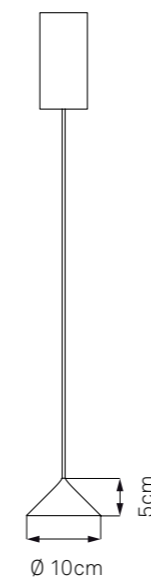

Material: Aluminium w/ matt black finish
Lamp shade: Ø10cm / 4in, H: 5cm / 2in
Cord length: 3m / 10ft
Weight: 0.75kg (ca. 26.5oz)
Light source: LED, dim-to-warm 1800K – 3000K, CRI90, 523lm, 350mA, 6W
Power supply: CC 350mA, AM dimming (Dali/Pushdim or phase cut)
Energy classes: This luminaire contains built-in LED lamps of the energy class F.

Material: Aluminium schwarz matt
Schirm: Ø10cm, H: 5cm
Kabellänge: 3m
Gewicht: 0,75kg
Leuchtmittel: LED, dim-to-warm 1800K – 3000K, CRI90, 523lm, 350mA, 6W
Netzgerät: CC 350mA, AM Dimmung (Dali/Pushdim oder Phasenschnitt)
Energieklassen: Diese Leuchte enthält eingebaute LED-Lampen der Energieklasse F.