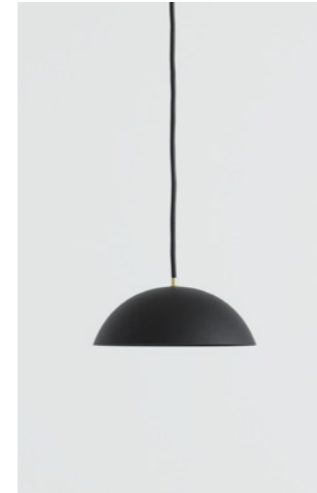

Pretty wide

Material: Aluminium w/ black or white matt finish
Cord: Cloth-covered, 3m or 5m / 10ft or 16.5 ft
Ceiling canopy: Plastic
Light Source: E 27, max. 70W
Dimensions: H: 21.9cm / 8.6in, Ø: 47.8cm / 18.8in
Weight: 1.3kg / 4.6oz

Material: Aluminium schwarz oder weiß matt
Kabel: Textilkabel, 3m oder 5m
Baldachin: Kunststoff
Leuchtmittel: E 27, max. 70W
Maße: H: 21,9cm, Ø: 47,8cm
Gewicht: 1,3kg

Pong

Material: Aluminium w/ matt black finish, brass
Lamp shade: Ø20cm / 7.9in, H: 7,5cm / 3in
Cord length: 3m or 5m / 10ft or 16.5 ft
Weight: 0.6kg (ca. 21oz)
Light source: LED, 2700K, CRI97, 988lm, 300mA, 9W
Power supply: CC 300mA
Energy classes: This luminaire contains built-in LED lamps of the energy class E.

Material: Aluminium schwarz matt, Messing
Schirm: Ø20cm, H: 7,5cm
Kabellänge: 3m oder 5m
Gewicht: 0,6kg
Leuchtmittel: LED, 2700K, CRI97, 988lm, 300mA, 9W
Netzgerät: CC 300mA
Energieklassen: Diese Leuchte enthält eingebaute LED-Lampen der Energieklasse E.