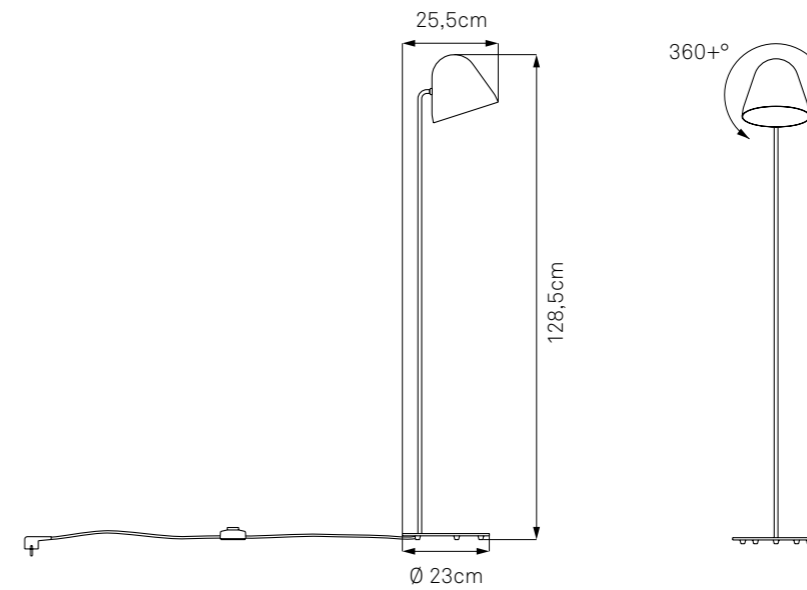

Tilt Table

Lamp shade: Aluminium w/ matt finish (black or white)
Foot: Steel w/ matt finish (black or white)
Switch: Cord switch
Cord: black, 1.4m (ca. 4.6ft)
Light source: E14, max. 46W
Swivel: 360+°
Dimensions: H: 56cm / 22in, W: 20cm / 7.9in,
 D: 23cm / 9in
Weight: 2.2kg / 77 oz

Leuchtschirm: Aluminium matt lackiert (schwarz oder weiß)
Fuß: Stahl matt lackiert (schwarz oder weiß)
Schalter: Schnurschalter
Kabel: 1,4m, schwarz
Leuchtmittel: E14, max. 46W
Drehwinkel: 360+°
Maße: H: 56cm, B: 20cm, T: 23cm
Gewicht: 2,2 kg

Tilt S Floor

Lamp shade: Aluminium w/ matt finish (black, grey or white)
Foot: Stainless steel polished or matt finish (black or white)
Switch: Foot switch
Cord: black, 2.6m (ca. 8.5ft)
Light source: E14, max. 46W
Swivel: 360+°
Dimensions: H: 128.5cm / 50.6in, W: 23cm / 9in,
 D: 25.5cm / 10in
Weight: 3.1kg / 110 oz

Tilt Globe

Material: Aluminium w/ matt finish or solid brass
Cord: Cloth-covered, 3m or 5m / 10ft or 16.5ft, 4 colour choices
Ceiling canopy: Plastic, in the colour of the lamp shade (Tilt Globe Brass: black or white)
Light Source: E27, max. 70W
Tilt angle: max. 125°
Swivel: 360+°
Dimensions: H: 16.5cm / 6.5in, Ø: 20cm / 7.9in
Weight: 0.8kg / 28oz (Tilt Globe Brass: 1.1kg / 39oz)