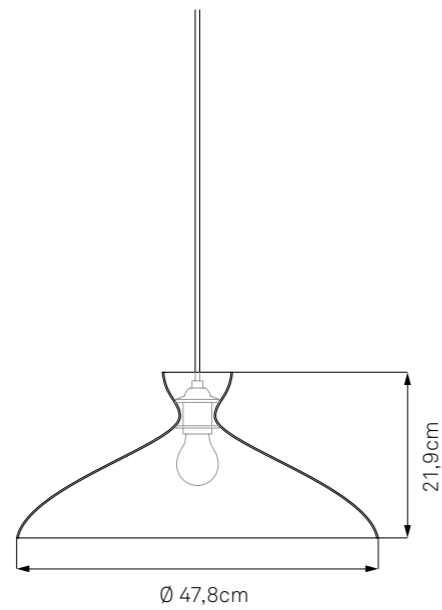

Pretty small

Material: Steel w/ black or white matt finish
Cord: Cloth-covered, 3m or 5m / 10ft or 16.5ft
Ceiling canopy: Plastic
Light Source: E 14, max. 40W
Dimensions: H: 18.1cm / 7.1in, Ø: 16.4cm / 6.5in
Weight: 0.6kg / 21oz

Material: Stahl schwarz oder weiß matt
Kabel: Textilkabel, 3m oder 5m
Baldachin: Kunststoff
Leuchtmittel: E 14, max. 40W
Maße: H: 18,1cm, Ø: 16,4cm
Gewicht: 0,6kg

Pretty long

Material: Steel w/ black or white matt finish
Cord: Cloth-covered, 3m or 5m / 10ft or 16.5ft
Ceiling canopy: Plastic
Light Source: E 27, max. 40W
Dimensions: H: 33.7cm / 13.3in, Ø: 16.4cm / 6.5in
Weight: 1kg / 35oz

Material: Stahl schwarz oder weiß matt
Kabel: Textilkabel, 3m oder 5m
Baldachin: Kunststoff
Leuchtmittel: E 27, max. 40W
Maße: H: 33,7cm, Ø: 16,4cm
Gewicht: 1kg

Pretty wide

Material: Aluminium w/ black or white matt finish
Cord: Cloth-covered, 3m or 5m / 10ft or 16.5 ft
Ceiling canopy: Plastic
Light Source: E 27, max. 70W
Dimensions: H: 21.9cm / 8.6in, Ø: 47.8cm / 18.8in
Weight: 1.3kg / 4.6oz

Material: Aluminium schwarz oder weiß matt
Kabel: Textilkabel, 3m oder 5m
Baldachin: Kunststoff
Leuchtmittel: E 27, max. 70W
Maße: H: 21,9cm, Ø: 47,8cm
Gewicht: 1,3kg

Pong

Material: Aluminium w/ matt black finish, brass
Lamp shade: Ø20cm / 7.9in, H: 7,5cm / 3in
Cord length: 3m or 5m / 10ft or 16.5 ft
Weight: 0.6kg (ca. 21oz)
Light source: LED, 2700K, CRI97, 988lm, 300mA, 9W
Power supply: CC 300mA
Energy classes: This luminaire contains built-in LED lamps of the energy class E.