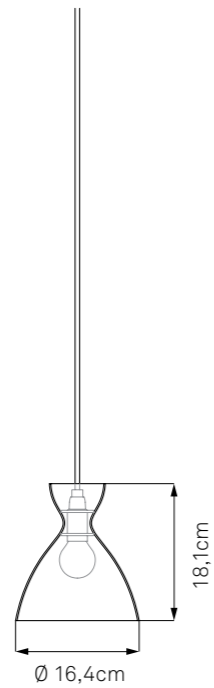

Pretty small

Material: Steel w/ black or white matt finish
Cord: Cloth-covered, 3m or 5m / 10ft or 16.5ft
Ceiling canopy: Plastic
Light Source: E 14, max. 40W
Dimensions: H: 18.1cm / 7.1in, Ø: 16.4cm / 6.5in
Weight: 0.6kg / 21oz

Material: Stahl schwarz oder weiß matt
Kabel: Textilkabel, 3m oder 5m
Baldachin: Kunststoff
Leuchtmittel: E 14, max. 40W
Maße: H: 18,1cm, Ø: 16,4cm
Gewicht: 0,6kg

Pretty long

Material: Steel w/ black or white matt finish
Cord: Cloth-covered, 3m or 5m / 10ft or 16.5ft
Ceiling canopy: Plastic
Light Source: E 27, max. 40W
Dimensions: H: 33.7cm / 13.3in, Ø: 16.4cm / 6.5in
Weight: 1kg / 35oz

Material: Stahl schwarz oder weiß matt
Kabel: Textilkabel, 3m oder 5m
Baldachin: Kunststoff
Leuchtmittel: E 27, max. 40W
Maße: H: 33,7cm, Ø: 16,4cm
Gewicht: 1kg