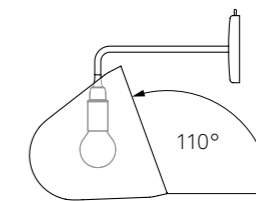

Tilt Wall Short

Lamp shade: Aluminium w/ matt finish
Mounting: Aluminium w/ matt finish, stainless steel
Cord (optional): Cloth-covered, 3m / 10ft, 4 colour choices
Light Source: E14, max. 46W
Swivel: 360+°
Dimensions: H: 18cm / 7in, W: 18cm / 7in, D: 19.8cm / 7.8in
Weight: 0.6kg / 21oz

Leuchtschirm: Aluminium matt lackiert
Wandbefestigung: Aluminium matt lackiert, Edelstahl
Kabel (optional): Textilkabel, 3m, in 4 Farben erhältlich
Leuchtmittel: E14, max. 46W
Drehwinkel: 360+°
Maße: H: 18cm, B: 18cm, T: 19,8cm
Gewicht: 0,6 kg

Tilt Wall

Lamp shade: Aluminium w/ matt finish
Mounting: Aluminium w/ matt finish, stainless steel
Cord (optional): Cloth-covered, 3m / 10ft, 4 colour choices
Light Source: E14, max. 46W
Tilt angle: max. 110°
Swivel: 360+°
Dimensions: H: 24cm / 9.5in, W: 18cm / 7in, D: 28cm / 11in
Weight: 0.9kg / 32oz

Leuchtschirm: Aluminium matt lackiert
Wandbefestigung: Aluminium matt lackiert, Edelstahl
Kabel (optional): Textilkabel, 3m, in 4 Farben erhältlich
Leuchtmittel: E14, max. 46W
Neigungswinkel: max. 110°
Drehwinkel: 360+°
Maße: H: 24cm, B: 18cm, T: 28cm
Gewicht: 0,9 kg