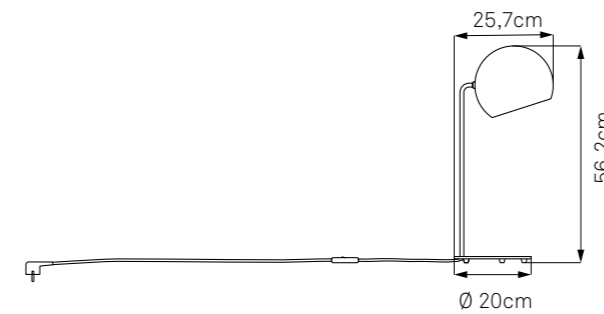

Tilt Globe Wall

Lamp shade: Aluminium w/ matt finish
Mounting: Aluminium w/ matt finish, stainless steel
Cord (optional): Cloth-covered, 3m / 10ft, 4 colour choices
Light Source: E14, max. 46W
Tilt angle: max. 125°
Swivel: 360+°
Dimensions: H: 24.8cm / 9.8in, W: 20cm / 7.9in,
D: 28.8cm / 11.3in
Weight: 0.7kg / 24.7oz

Leuchtschirm: Aluminium matt lackiert
Wandbefestigung: Aluminium matt lackiert, Edelstahl
Kabel (optional): Textilkabel, 3m, in 4 Farben erhältlich
Leuchtmittel: E14, max. 46W
Neigungswinkel: max. 125°
Drehwinkel: 360+°
Maße: H: 24,8cm, B: 20cm, T: 28,8cm
Gewicht: 0,7 kg

Tilt Globe Table

Lamp shade: Aluminium w/ matt finish (black or white)
Foot: Steel w/ matt finish (black or white)
Switch: Cord switch
Cord: black, 1.4m (ca. 4.6ft)
Light source: E14, max. 46W
Swivel: 360+°
Dimensions: H: 56.2cm / 22.1in, W: 20cm / 7.9in,
D: 25.7cm / 10.1in
Weight: 2.2kg / 77 oz

Leuchtschirm: Aluminium matt lackiert (schwarz oder weiß)
Fuß: Stahl matt lackiert (schwarz oder weiß)
Schalter: Schnurschalter
Kabel: 1,4m, schwarz
Leuchtmittel: E14, max. 46W
Drehwinkel: 360+°
Maße: H: 56,2cm, B: 20cm, T: 25,7cm
Gewicht: 2,2 kg