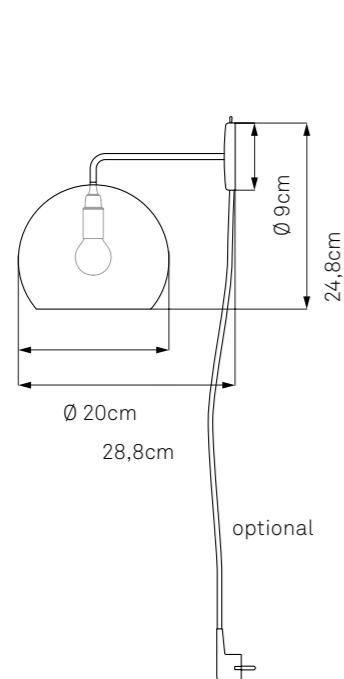

Tilt Globe Wall

Lamp shade: Aluminium w/ matt finish
Mounting: Aluminium w/ matt finish, stainless steel
Cord (optional): Cloth-covered, 3m / 10ft, 4 colour choices
Light Source: E14, max. 46W
Tilt angle: max. 125°
Swivel: 360+°
Dimensions: H: 24.8cm / 9.8in, W: 20cm / 7.9in,
D: 28.8cm / 11.3in
Weight: 0.7kg / 24.7oz

Leuchtschirm: Aluminium matt lackiert
Wandbefestigung: Aluminium matt lackiert, Edelstahl
Kabel (optional): Textilkabel, 3m, in 4 Farben erhältlich
Leuchtmittel: E14, max. 46W
Neigungswinkel: max. 125°
Drehwinkel: 360+°
Maße: H: 24,8cm, B: 20cm, T: 28,8cm
Gewicht: 0,7 kg

Tilt Globe Table

Lamp shade: Aluminium w/ matt finish (black or white)
Foot: Steel w/ matt finish (black or white)
Switch: Cord switch
Cord: black, 1.4m (ca. 4.6ft)
Light source: E14, max. 46W
Swivel: 360+°
Dimensions: H: 56.2cm / 22.1in, W: 20cm / 7.9in,
D: 25.7cm / 10.1in
Weight: 2.2kg / 77 oz

Leuchtschirm: Aluminium matt lackiert (schwarz oder weiß)
Fuß: Stahl matt lackiert (schwarz oder weiß)
Schalter: Schnurschalter
Kabel: 1,4m, schwarz
Leuchtmittel: E14, max. 46W
Drehwinkel: 360+°
Maße: H: 56,2cm, B: 20cm, T: 25,7cm
Gewicht: 2,2 kg