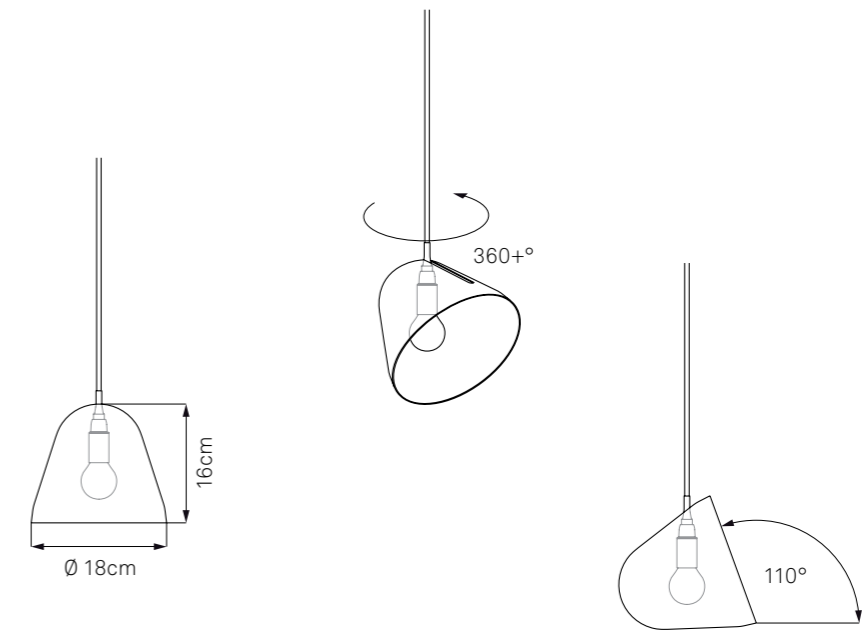

Design by Simon Diener

Product Overview

- Tilt 50
- Tilt Globe 58
- Pi + Tau 63
- Pretty 64
- Pong 66
- Accessories 68

Tilt

Material: Aluminium w/ matt finish or solid brass
Cord: Cloth-covered, 3m or 5m / 10ft or 16.5ft, 4 colour choices
Ceiling canopy: Plastic, in the colour of the lamp shade (Tilt Brass: black or white)
Light Source: E27, max. 105W (Tilt Brass: max. 70W)
Tilt angle: max. 110°
Swivel: 360+°
Dimensions: H: 24.6cm / 9.7in, Ø: 28cm / 11in
Weight: 1kg / 35oz (Tilt Brass: 1.75kg / 62oz)

Material: Aluminium lackiert oder massives Messing
Kabel: Textilkabel, 3m oder 5m, in 4 Farben erhältlich
Baldachin: Kunststoff, in der Farbe des Leuchtenschirms (Tilt Brass: schwarz oder weiß)
Leuchtmittel: E27, max. 105W (Tilt Brass: max. 70W)
Neigungswinkel: max. 110°
Drehwinkel: 360+°
Maße: H: 24,6cm, Ø: 28cm
Gewicht: 1kg (Tilt Brass: 1,75kg)

Tilt S

Materials: Aluminium w/ matt finish or solid brass
Cord: Cloth-covered, 3m or 5m / 10ft or 16.5ft, 4 colour choices
Ceiling canopy: Plastic, in the colour of the lamp shade (Tilt S Brass: black or white)
Light source: E14, max. 46W
Tilt angle: max. 110°
Swivel: 360+°
Dimensions: H: 16cm / 6.3in, Ø: 18cm / 7.1in
Weight: 0.6kg / 21oz (Tilt S Brass: 0.9kg / 32oz)

Tilt Wall Short

Lamp shade: Aluminium w/ matt finish
Mounting: Aluminium w/ matt finish, stainless steel
Cord (optional): Cloth-covered, 3m / 10ft, 4 colour choices
Light Source: E14, max. 46W
Swivel: 360+°
Dimensions: H: 18cm / 7in, W: 18cm / 7in, D: 19.8cm / 7.8in
Weight: 0.6kg / 21oz