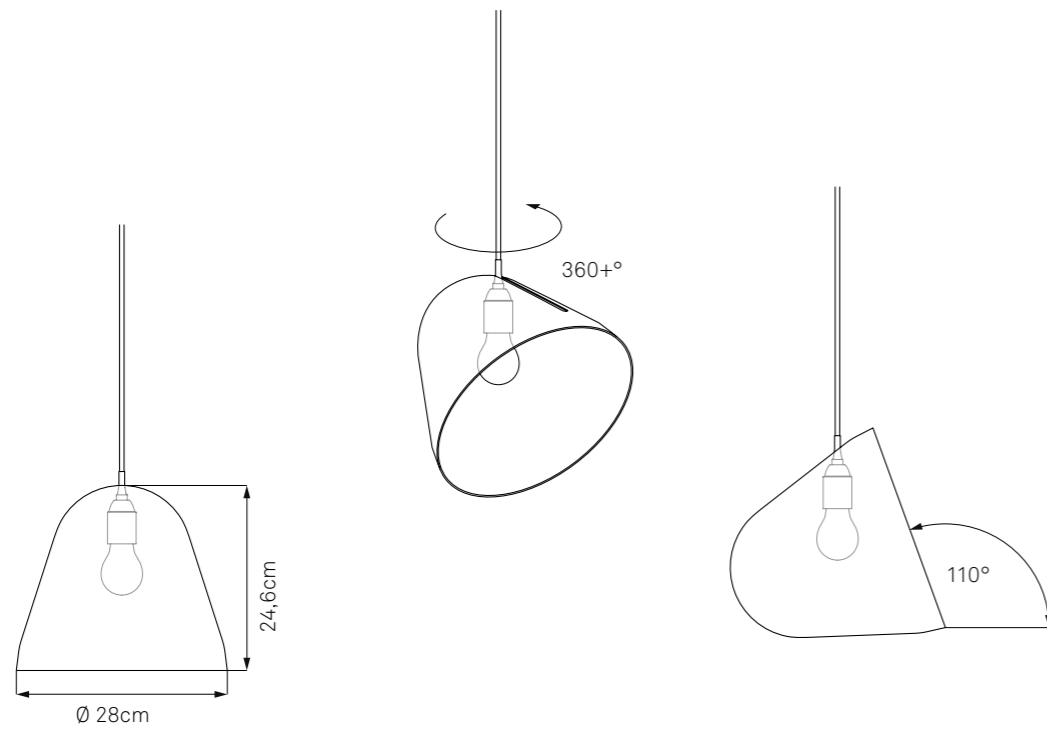

Design by Simon Diener

Product Overview

- Tilt 50
- Tilt Globe 58
- Pi + Tau 63
- Pretty 64
- Pong 66
- Accessories 68

Tilt

Material: Aluminium w/ matt finish or solid brass
Cord: Cloth-covered, 3m or 5m / 10ft or 16.5ft, 4 colour choices
Ceiling canopy: Plastic, in the colour of the lamp shade (Tilt Brass: black or white)
Light Source: E27, max. 105W (Tilt Brass: max. 70W)
Tilt angle: max. 110°
Swivel: 360+°
Dimensions: H: 24.6cm / 9.7in, Ø: 28cm / 11in
Weight: 1kg / 35oz (Tilt Brass: 1.75kg / 62oz)

Material: Aluminium lackiert oder massives Messing
Kabel: Textilkabel, 3m oder 5m, in 4 Farben erhältlich
Baldachin: Kunststoff, in der Farbe des Leuchtenschirms (Tilt Brass: schwarz oder weiß)
Leuchtmittel: E27, max. 105W (Tilt Brass: max. 70W)
Neigungswinkel: max. 110°
Drehwinkel: 360+°
Maße: H: 24,6cm, Ø: 28cm
Gewicht: 1kg (Tilt Brass: 1,75kg)

Tilt S

Materials: Aluminium w/ matt finish or solid brass
Cord: Cloth-covered, 3m or 5m / 10ft or 16.5ft, 4 colour choices
Ceiling canopy: Plastic, in the colour of the lamp shade (Tilt S Brass: black or white)
Light source: E14, max. 46W
Tilt angle: max. 110°
Swivel: 360+°
Dimensions: H: 16cm / 6.3in, Ø: 18cm / 7.1in
Weight: 0.6kg / 21oz (Tilt S Brass: 0.9kg / 32oz)

Tilt Wall Short

Lamp shade: Aluminium w/ matt finish
Mounting: Aluminium w/ matt finish, stainless steel
Cord (optional): Cloth-covered, 3m / 10ft, 4 colour choices
Light Source: E14, max. 46W
Swivel: 360+°
Dimensions: H: 18cm / 7in, W: 18cm / 7in, D: 19.8cm / 7.8in
Weight: 0.6kg / 21oz