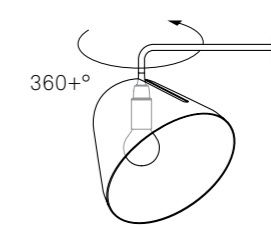

Tilt Wall Short

Lamp shade: Aluminium w/ matt finish
Mounting: Aluminium w/ matt finish, stainless steel
Cord (optional): Cloth-covered, 3m / 10ft, 4 colour choices
Light Source: E14, max. 46W
Swivel: 360+°
Dimensions: H: 18cm / 7in, W: 18cm / 7in, D: 19.8cm / 7.8in
Weight: 0.6kg / 21oz

Leuchtschirm: Aluminium matt lackiert
Wandbefestigung: Aluminium matt lackiert, Edelstahl
Kabel (optional): Textilkabel, 3m, in 4 Farben erhältlich
Leuchtmittel: E14, max. 46W
Drehwinkel: 360+°
Maße: H: 18cm, B: 18cm, T: 19,8cm
Gewicht: 0,6 kg

Tilt Wall

Lamp shade: Aluminium w/ matt finish
Mounting: Aluminium w/ matt finish, stainless steel
Cord (optional): Cloth-covered, 3m / 10ft, 4 colour choices
Light Source: E14, max. 46W
Tilt angle: max. 110°
Swivel: 360+°
Dimensions: H: 24cm / 9.5in, W: 18cm / 7in, D: 28cm / 11in
Weight: 0.9kg / 32oz

Leuchtschirm: Aluminium matt lackiert
Wandbefestigung: Aluminium matt lackiert, Edelstahl
Kabel (optional): Textilkabel, 3m, in 4 Farben erhältlich
Leuchtmittel: E14, max. 46W
Neigungswinkel: max. 110°
Drehwinkel: 360+°
Maße: H: 24cm, B: 18cm, T: 28cm
Gewicht: 0,9 kg