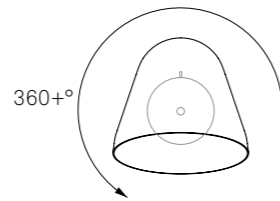

Tilt Wall Short

Lamp shade: Aluminium w/ matt finish
Mounting: Aluminium w/ matt finish, stainless steel
Cord (optional): Cloth-covered, 3m / 10ft, 4 colour choices
Light Source: E14, max. 46W
Swivel: 360+°
Dimensions: H: 18cm / 7in, W: 18cm / 7in, D: 19.8cm / 7.8in
Weight: 0.6kg / 21oz

Leuchtschirm: Aluminium matt lackiert
Wandbefestigung: Aluminium matt lackiert, Edelstahl
Kabel (optional): Textilkabel, 3m, in 4 Farben erhältlich
Leuchtmittel: E14, max. 46W
Drehwinkel: 360+°
Maße: H: 18cm, B: 18cm, T: 19,8cm
Gewicht: 0,6 kg

Tilt Wall

Lamp shade: Aluminium w/ matt finish
Mounting: Aluminium w/ matt finish, stainless steel
Cord (optional): Cloth-covered, 3m / 10ft, 4 colour choices
Light Source: E14, max. 46W
Tilt angle: max. 110°
Swivel: 360+°
Dimensions: H: 24cm / 9.5in, W: 18cm / 7in, D: 28cm / 11in
Weight: 0.9kg / 32oz

Leuchtschirm: Aluminium matt lackiert
Wandbefestigung: Aluminium matt lackiert, Edelstahl
Kabel (optional): Textilkabel, 3m, in 4 Farben erhältlich
Leuchtmittel: E14, max. 46W
Neigungswinkel: max. 110°
Drehwinkel: 360+°
Maße: H: 24cm, B: 18cm, T: 28cm
Gewicht: 0,9 kg