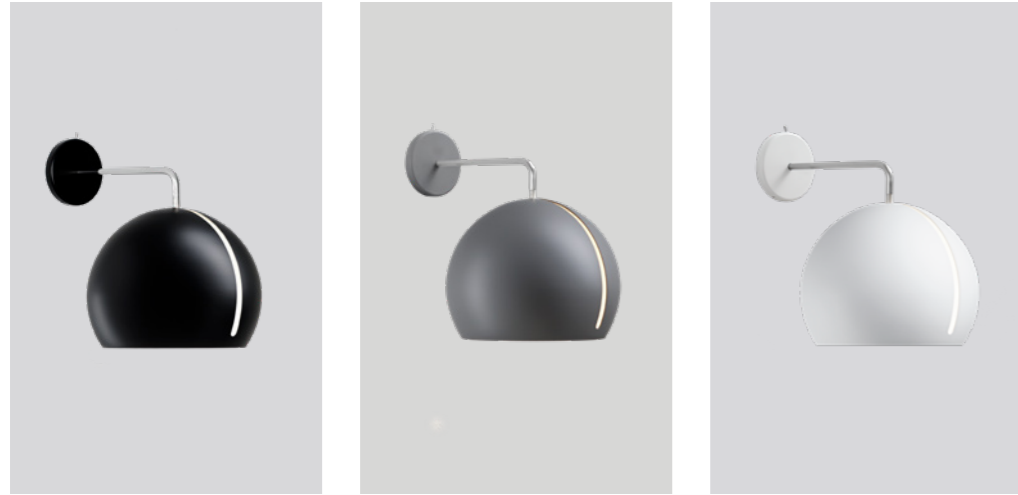

Tilt

Tilt emanates an open and soft light, and directs it exactly where it is needed. Easy, intuitive handling allows turning and swiveling the shade along its oblong opening in every direction. It works like a cupped reflector that you can freely move around the light source, thus gathering the light and directing it towards the space or object you want to illuminate.

Tilt Globe Wall Short

Lamp shade: Aluminium w/ matt finish
Mounting: Aluminium w/ matt finish, stainless steel
Cord (optional): Cloth-covered, 3m / 10ft, 4 colour choices
Light Source: E14, max. 46W
Swivel: 360+°
Dimensions: H: 18.6cm / 7.3in, W: 20cm / 7.9in, D: 22.6cm / 8.9in
Weight: 0.6kg / 21oz

Leuchtschirm: Aluminium matt lackiert
Wandbefestigung: Aluminium matt lackiert, Edelstahl
Kabel (optional): Textilkabel, 3m, in 4 Farben erhältlich
Leuchtmittel: E14, max. 46W
Drehwinkel: 360+°
Maße: H: 18,6cm, B: 20cm, T: 22,6cm
Gewicht: 0,6 kg

Tilt Globe Wall

Lamp shade: Aluminium w/ matt finish
Mounting: Aluminium w/ matt finish, stainless steel
Cord (optional): Cloth-covered, 3m / 10ft, 4 colour choices
Light Source: E14, max. 46W
Tilt angle: max. 125°
Swivel: 360+°
Dimensions: H: 24.8cm / 9.8in, W: 20cm / 7.9in,
 D: 28.8cm / 11.3in
Weight: 0.7kg / 24.7oz