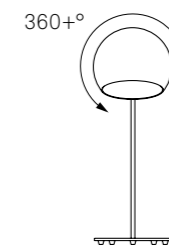

Tilt Globe Wall

Lamp shade: Aluminium w/ matt finish
Mounting: Aluminium w/ matt finish, stainless steel
Cord (optional): Cloth-covered, 3m / 10ft, 4 colour choices
Light Source: E14, max. 46W
Tilt angle: max. 125°
Swivel: 360+°
Dimensions: H: 24.8cm / 9.8in, W: 20cm / 7.9in,
D: 28.8cm / 11.3in
Weight: 0.7kg / 24.7oz

Leuchtschirm: Aluminium matt lackiert
Wandbefestigung: Aluminium matt lackiert, Edelstahl
Kabel (optional): Textilkabel, 3m, in 4 Farben erhältlich
Leuchtmittel: E14, max. 46W
Neigungswinkel: max. 125°
Drehwinkel: 360+°
Maße: H: 24,8cm, B: 20cm, T: 28,8cm
Gewicht: 0,7 kg

Tilt Globe Table

Lamp shade: Aluminium w/ matt finish (black or white)
Foot: Steel w/ matt finish (black or white)
Switch: Cord switch
Cord: black, 1.4m (ca. 4.6ft)
Light source: E14, max. 46W
Swivel: 360+°
Dimensions: H: 56.2cm / 22.1in, W: 20cm / 7.9in,
D: 25.7cm / 10.1in
Weight: 2.2kg / 77 oz

Leuchtschirm: Aluminium matt lackiert (schwarz oder weiß)
Fuß: Stahl matt lackiert (schwarz oder weiß)
Schalter: Schnurschalter
Kabel: 1,4m, schwarz
Leuchtmittel: E14, max. 46W
Drehwinkel: 360+°
Maße: H: 56,2cm, B: 20cm, T: 25,7cm
Gewicht: 2,2 kg