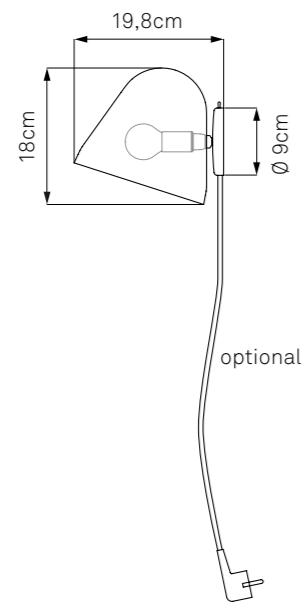

Tilt Wall Short

Lamp shade: Aluminium w/ matt finish
Mounting: Aluminium w/ matt finish, stainless steel
Cord (optional): Cloth-covered, 3m / 10ft, 4 colour choices
Light Source: E14, max. 46W
Swivel: 360+°
Dimensions: H: 18cm / 7in, W: 18cm / 7in, D: 19.8cm / 7.8in
Weight: 0.6kg / 21oz

Leuchtschirm: Aluminium matt lackiert
Wandbefestigung: Aluminium matt lackiert, Edelstahl
Kabel (optional): Textilkabel, 3m, in 4 Farben erhältlich
Leuchtmittel: E14, max. 46W
Drehwinkel: 360+°
Maße: H: 18cm, B: 18cm, T: 19,8cm
Gewicht: 0,6 kg

Tilt Wall

Lamp shade: Aluminium w/ matt finish
Mounting: Aluminium w/ matt finish, stainless steel
Cord (optional): Cloth-covered, 3m / 10ft, 4 colour choices
Light Source: E14, max. 46W
Tilt angle: max. 110°
Swivel: 360+°
Dimensions: H: 24cm / 9.5in, W: 18cm / 7in, D: 28cm / 11in
Weight: 0.9kg / 32oz

Leuchtschirm: Aluminium matt lackiert
Wandbefestigung: Aluminium matt lackiert, Edelstahl
Kabel (optional): Textilkabel, 3m, in 4 Farben erhältlich
Leuchtmittel: E14, max. 46W
Neigungswinkel: max. 110°
Drehwinkel: 360+°
Maße: H: 24cm, B: 18cm, T: 28cm
Gewicht: 0,9 kg