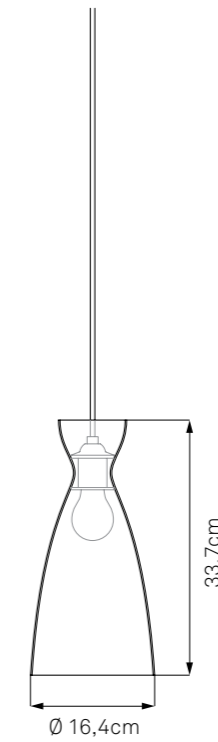

Tilt Globe Table

Lamp shade: Aluminium w/ matt finish (black or white)
Foot: Steel w/ matt finish (black or white)
Switch: Cord switch
Cord: black, 1.4m (ca. 4.6ft)
Light source: E14, max. 46W
Swivel: 360+°
Dimensions: H: 56.2cm / 22.1in, W: 20cm / 7.9in,
 D: 25.7cm / 10.1in
Weight: 2.2kg / 77 oz

Pretty small

Material: Steel w/ black or white matt finish
Cord: Cloth-covered, 3m or 5m / 10ft or 16.5ft
Ceiling canopy: Plastic
Light Source: E 14, max. 40W
Dimensions: H: 18.1cm / 7.1in, Ø: 16.4cm / 6.5in
Weight: 0.6kg / 21oz

Material: Stahl schwarz oder weiß matt
Kabel: Textilkabel, 3m oder 5m
Baldachin: Kunststoff
Leuchtmittel: E 14, max. 40W
Maße: H: 18,1cm, Ø: 16,4cm
Gewicht: 0,6kg

Pretty long

Material: Steel w/ black or white matt finish
Cord: Cloth-covered, 3m or 5m / 10ft or 16.5ft
Ceiling canopy: Plastic
Light Source: E 27, max. 40W
Dimensions: H: 33.7cm / 13.3in, Ø: 16.4cm / 6.5in
Weight: 1kg / 35oz

Material: Stahl schwarz oder weiß matt
Kabel: Textilkabel, 3m oder 5m
Baldachin: Kunststoff
Leuchtmittel: E 27, max. 40W
Maße: H: 33,7cm, Ø: 16,4cm
Gewicht: 1kg

Pretty wide

Material: Aluminium w/ black or white matt finish
Cord: Cloth-covered, 3m or 5m / 10ft or 16.5 ft
Ceiling canopy: Plastic
Light Source: E 27, max. 70W
Dimensions: H: 21.9cm / 8.6in, Ø: 47.8cm / 18.8in
Weight: 1.3kg / 4.6oz