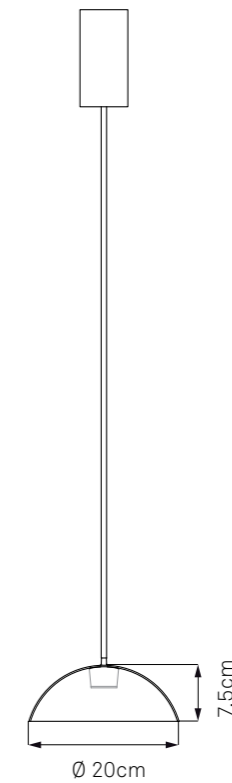

Material: Aluminium w/ matt black finish, brass
Lamp shade: Ø20cm / 7.9in, H: 7,5cm / 3in
Cord length: 3m or 5m / 10ft or 16.5 ft
Weight: 0.6kg (ca. 21oz)
Light source: LED, 2700K, CRI97, 988lm, 300mA, 9W
Power supply: CC 300mA
Energy classes: This luminaire contains built-in LED lamps of the energy class E.

Material: Aluminium schwarz matt, Messing
Schirm: Ø20cm, H: 7,5cm
Kabellänge: 3m oder 5m
Gewicht: 0,6kg
Leuchtmittel: LED, 2700K, CRI97, 988lm, 300mA, 9W
Netzgerät: CC 300mA
Energieklassen: Diese Leuchte enthält eingebaute LED-Lampen der Energieklasse E.