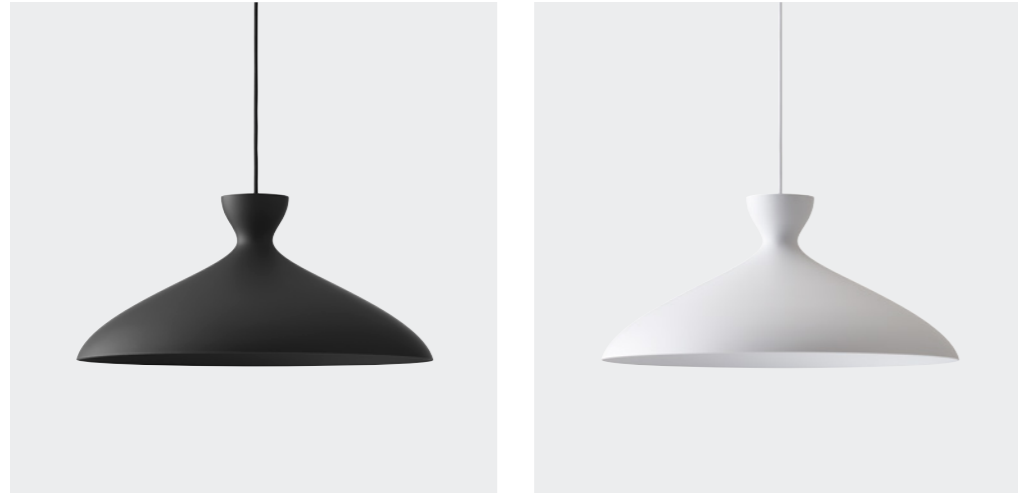

Pretty wide