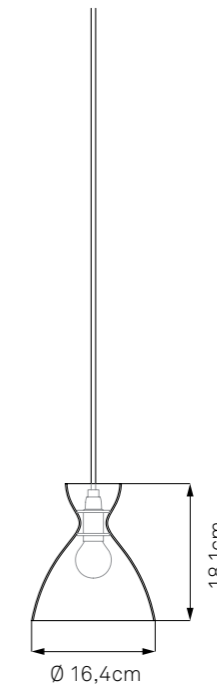

Material: Steel w/ matt or glossy finish
Cord: Cloth-covered, 3m or 5m / 10ft or 16.5ft
Ceiling canopy: Plastic
Light Source: E 14, max. 40W
Dimensions: H: 18.1cm / 7.1in, Ø: 16.4cm / 6.5in
Weight: 0.6kg / 21oz
Energy classes: This luminaire is compatible with bulbs of the energy classes A++ to E

Material: Stahl matt oder glänzend lackiert
Kabel: Textilkabel, 3m oder 5m
Baldachin: Kunststoff
Leuchtmittel: E 14, max. 40W
Maße: H: 18,1cm, Ø: 16,4cm
Gewicht: 0,6kg
Energieklassen: Diese Leuchte ist geeignet für Leuchtmittel der Energieklassen A++ bis E