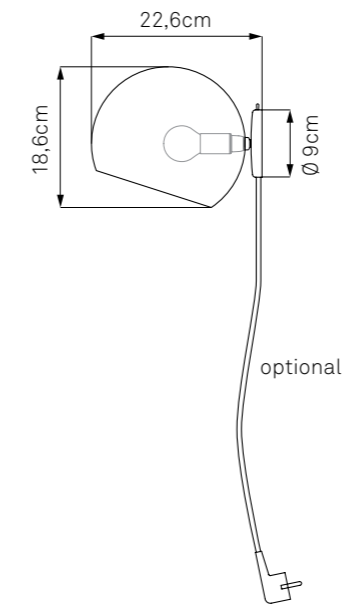

Tilt Globe Wall

Lamp shade: Aluminium w/ matt finish or solid brass
Mounting: Aluminium w/ matt finish, stainless steel
Cord (optional): Cloth-covered, 3m / 10ft, 6 colour choices
Light Source: E14, max. 46W
Tilt angle: max. 125°
Swivel: 360+°
Dimensions: H: 24.8cm / 9.8in, W: 20cm / 7.9in, D: 28.8cm / 11.3in
Weight: 0.7kg / 24.7oz
Energy classes: This luminaire is compatible with bulbs of the energy classes A++ to E

Leuchtschirm: Aluminium lackiert oder massives Messing
Wandbefestigung: Aluminium lackiert, Edelstahl
Kabel (optional): Textilkabel, 3m, in 6 Farben erhältlich
Leuchtmittel: E14, max. 46W
Neigungswinkel: max. 125°
Drehwinkel: 360+°
Maße: H: 24,8cm, B: 20cm, T: 28,8cm
Gewicht: 0,7 kg
Energieklassen: Diese Leuchte ist geeignet für Leuchtmittel der Energieklassen A++ bis E

Tilt Globe Wall Short

Lamp shade: Aluminium w/ matt finish
Mounting: Aluminium w/ matt finish, stainless steel
Cord (optional): Cloth-covered, 3m / 10ft, 6 colour choices
Light Source: E14, max. 46W
Swivel: 360+°
Dimensions: H: 18.6cm / 7.3in, W: 20cm / 7.9in, D: 22.6cm / 8.9in
Weight: 0.6kg / 21oz
Energy classes: This luminaire is compatible with bulbs of the energy classes A++ to E

Leuchtschirm: Aluminium lackiert
Wandbefestigung: Aluminium lackiert, Edelstahl
Kabel (optional): Textilkabel, 3m, in 6 Farben erhältlich
Leuchtmittel: E14, max. 46W
Drehwinkel: 360+°
Maße: H: 18,6cm, B: 20cm, T: 22,6cm
Gewicht: 0,6 kg
Energieklassen: Diese Leuchte ist geeignet für Leuchtmittel der Energieklassen A++ bis E