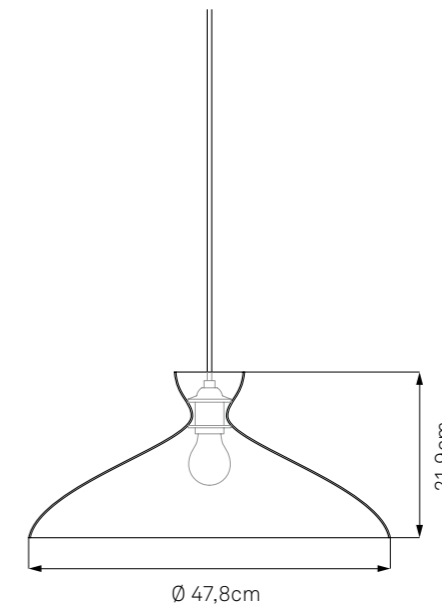

Material: Aluminium w/ matt or glossy finish
Cord: Cloth-covered, 3m or 5m / 10ft or 16.5 ft
Ceiling canopy: Plastic
Light Source: E 27, max. 70W
Dimensions: H: 21.9cm / 8.6in, Ø: 47.8cm / 18.8in
Weight: 1.3kg / 46oz
Energy classes: This luminaire is compatible with bulbs of the energy classes A++ to E

Material: Aluminium matt oder glänzend lackiert
Kabel: Textilkabel, 3m oder 5m
Baldachin: Kunststoff
Leuchtmittel: E 27, max. 70W
Maße: H: 21,9cm, Ø: 47,8cm
Gewicht: 1,3kg
Energieklassen: Diese Leuchte ist geeignet für Leuchtmittel der Energieklassen A++ bis E