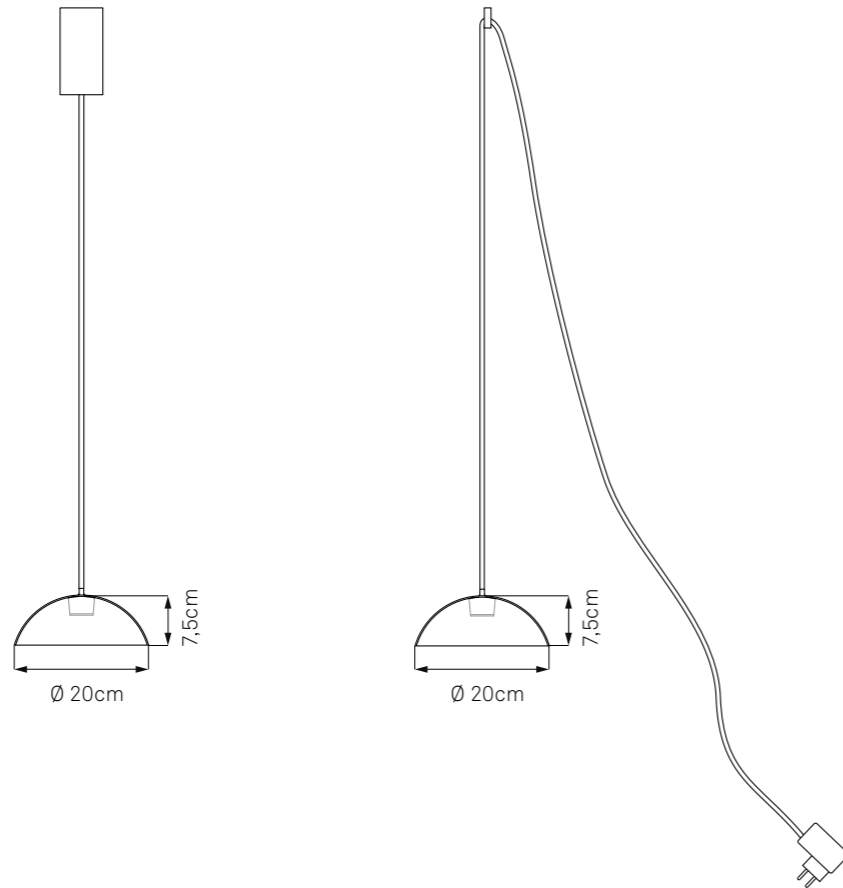

Tilt 48

Tilt Globe 53

Pretty 57

Multiple 60

Cable guide 61

Pong Ceiling / Pong Plug

Material: Aluminium w/ matt black finish, brass
Lamp shade: Ø20cm / 7.9in, H: 7,5cm / 3in
Cord length: 3m / 9.8 ft. (Pong Plug: 6m / 19.7 ft)
Weight: 0.6kg (ca. 21oz)
Light source: LED, 800lm, 8W, 2700K, CRI 92, dimmable
Power supply unit: 12V
Energy classes: This luminaire contains built-in LED lamps of the energy class A+.

Material: Aluminium schwarz matt, Messing
Schirm: Ø20cm, H: 7,5cm
Kabellänge: 3m (Pong Plug: 6m)
Gewicht: 0,6kg
Leuchtmittel: LED, 800 lm, 8W, 2700K, CRI 92, dimmbar
Netzgerät: EVG 12V (Pong Plug: Steckernetzgerät)
Energieklassen: Diese Leuchte enthält eingebaute LED-Lampen der Energieklasse A+.

Pong Battery

Material: Aluminium w/ matt black finish, brass
Lamp shade: Ø20cm / 7.9in, H: 7,5cm / 3in
Battery pack: Ø3.2cm / 1.25in, L: 32.2cm / 12.7in
Cord length: 4m (ca. 13.1ft)
Weight: 1kg (ca. 35oz)
Light source: LED, 800lm, 8W, 2700K, CRI 92, dimmable
Energy classes: This luminaire contains built-in LED lamps of the energy class A+.

Not yet available.

Noch nicht erhältlich.

Tilt

Material: Aluminium w/ matt finish or solid brass
Cord: Cloth-covered, 3m or 5m / 10ft or 16.5ft, 6 colour choices (Tilt Brass: black)
Ceiling canopy: Plastic, in the colour of the lamp shade (Tilt Brass: black)
Light Source: E27, max. 105W (Tilt Brass: max. 70W)
Tilt angle: max. 110°
Swivel: 360+°
Dimensions: H: 24.6cm / 9.7in, Ø: 28cm / 11in
Weight: 1kg / 35oz (Tilt Brass: 1.75kg / 62oz)
Energy classes: This luminaire is compatible with bulbs of the energy classes A++ to E