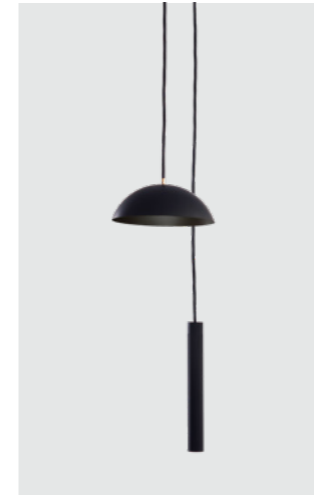

Pong Battery