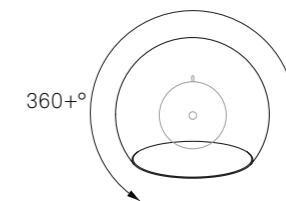

Tilt Globe Wall

Lamp shade: Aluminium w/ matt finish or solid brass
Mounting: Aluminium w/ matt finish, stainless steel
Cord (optional): Cloth-covered, 3m / 10ft, 6 colour choices
Light Source: E14, max. 46W
Tilt angle: max. 125°
Swivel: 360+°
Dimensions: H: 24.8cm / 9.8in, W: 20cm / 7.9in, D: 28.8cm / 11.3in
Weight: 0.7kg / 24.7oz
Energy classes: This luminaire is compatible with bulbs of the energy classes A++ to E

Leuchtschirm: Aluminium lackiert oder massives Messing
Wandbefestigung: Aluminium lackiert, Edelstahl
Kabel (optional): Textilkabel, 3m, in 6 Farben erhältlich
Leuchtmittel: E14, max. 46W
Neigungswinkel: max. 125°
Drehwinkel: 360+°
Maße: H: 24,8cm, B: 20cm, T: 28,8cm
Gewicht: 0,7 kg
Energieklassen: Diese Leuchte ist geeignet für Leuchtmittel der Energieklassen A++ bis E

Tilt Globe Wall Short

Lamp shade: Aluminium w/ matt finish
Mounting: Aluminium w/ matt finish, stainless steel
Cord (optional): Cloth-covered, 3m / 10ft, 6 colour choices
Light Source: E14, max. 46W
Swivel: 360+°
Dimensions: H: 18.6cm / 7.3in, W: 20cm / 7.9in, D: 22.6cm / 8.9in
Weight: 0.6kg / 21oz
Energy classes: This luminaire is compatible with bulbs of the energy classes A++ to E

Leuchtschirm: Aluminium lackiert
Wandbefestigung: Aluminium lackiert, Edelstahl
Kabel (optional): Textilkabel, 3m, in 6 Farben erhältlich
Leuchtmittel: E14, max. 46W
Drehwinkel: 360+°
Maße: H: 18,6cm, B: 20cm, T: 22,6cm
Gewicht: 0,6 kg
Energieklassen: Diese Leuchte ist geeignet für Leuchtmittel der Energieklassen A++ bis E