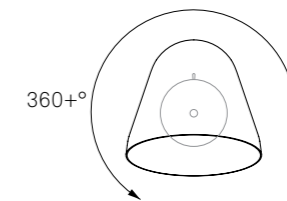

Tilt Wall

Lamp shade: Aluminium w/ matt finish or solid brass
Mounting: Aluminium w/ matt finish, stainless steel
Cord (optional): Cloth-covered, 3m / 10ft, 6 colour choices
Light Source: E14, max. 46W
Tilt angle: max. 110°
Swivel: 360+°
Dimensions: H: 24cm / 9.5in, W: 18cm / 7in, D: 28cm / 11in
Weight: 0.9kg / 32oz
Energy classes: This luminaire is compatible with bulbs of the energy classes A++ to E

Leuchtschirm: Aluminium lackiert oder massives Messing
Wandbefestigung: Aluminium lackiert, Edelstahl
Kabel (optional): Textilkabel, 3m, in 6 Farben erhältlich
Leuchtmittel: E14, max. 46W
Neigungswinkel: max. 110°
Drehwinkel: 360+°
Maße: H: 24cm, B: 18cm, T: 28cm
Gewicht: 0,9 kg
Energieklassen: Diese Leuchte ist geeignet für Leuchtmittel der Energieklassen A++ bis E

Tilt Wall Short

Lamp shade: Aluminium w/ matt finish
Mounting: Aluminium w/ matt finish, stainless steel
Cord (optional): Cloth-covered, 3m / 10ft, 6 colour choices
Light Source: E14, max. 46W
Swivel: 360+°
Dimensions: H: 18cm / 7in, W: 18cm / 7in, D: 19.8cm / 7.8in
Weight: 0.6kg / 21oz
Energy classes: This luminaire is compatible with bulbs of the energy classes A++ to E

Leuchtschirm: Aluminium lackiert
Wandbefestigung: Aluminium lackiert, Edelstahl
Kabel (optional): Textilkabel, 3m, in 6 Farben erhältlich
Leuchtmittel: E14, max. 46W
Drehwinkel: 360+°
Maße: H: 18cm, B: 18cm, T: 19,8cm
Gewicht: 0,6 kg
Energieklassen: Diese Leuchte ist geeignet für Leuchtmittel der Energieklassen A++ bis E