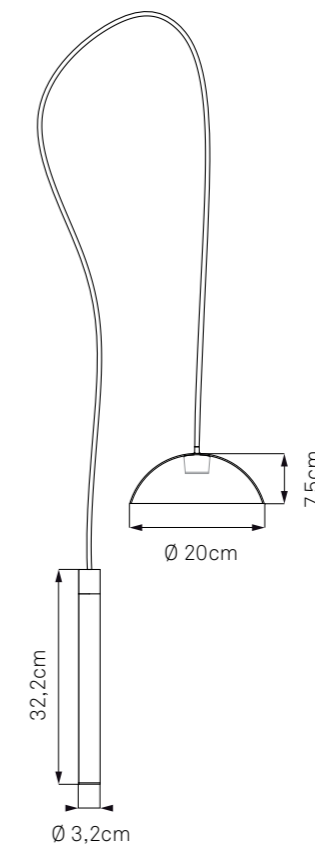

Tilt 48

Tilt Globe 53

Pretty 57

Multiple 60

Cable guide 61

Pong Ceiling / Pong Plug

Material: Aluminium w/ matt black finish, brass
Lamp shade: Ø20cm / 7.9in, H: 7,5cm / 3in
Cord length: 3m / 9.8 ft. (Pong Plug: 6m / 19.7 ft)
Weight: 0.6kg (ca. 21oz)
Light source: LED, 800lm, 8W, 2700K, CRI 92, dimmable
Power supply unit: 12V
Energy classes: This luminaire contains built-in LED lamps of the energy class A+.

Pong Battery

Material: Aluminium w/ matt black finish, brass
Lamp shade: Ø20cm / 7.9in, H: 7,5cm / 3in
Battery pack: Ø3.2cm / 1.25in, L: 32.2cm / 12.7in
Cord length: 4m (ca. 13.1ft)
Weight: 1kg (ca. 35oz)
Light source: LED, 800lm, 8W, 2700K, CRI 92, dimmable
Energy classes: This luminaire contains built-in LED lamps of the energy class A+.

Material: Aluminium schwarz matt, Messing
Schirm: Ø20cm, H: 7,5cm
Batteriegehäuse: Ø3,2cm, L: 32,2cm
Kabellänge: 4m
Gewicht: 1kg
Leuchtmittel: LED, 800 lm, 8W, 2700K, CRI 92, dimmbar
Energieklassen: Diese Leuchte enthält eingebaute LED-Lampen der Energieklasse A+.

Not yet available.

Noch nicht erhältlich.

Tilt

Material: Aluminium w/ matt finish or solid brass
Cord: Cloth-covered, 3m or 5m / 10ft or 16.5ft, 6 colour choices (Tilt Brass: black)
Ceiling canopy: Plastic, in the colour of the lamp shade (Tilt Brass: black)
Light Source: E27, max. 105W (Tilt Brass: max. 70W)
Tilt angle: max. 110°
Swivel: 360+°
Dimensions: H: 24.6cm / 9.7in, Ø: 28cm / 11in
Weight: 1kg / 35oz (Tilt Brass: 1.75kg / 62oz)
Energy classes: This luminaire is compatible with bulbs of the energy classes A++ to E