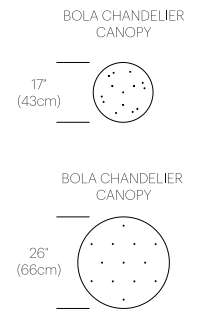

BOLA SPHERE TABLE 8 CHROME	10467	•			
	BOLA SPHERE TABLE 8 BRASS	10468	•	(1) E27 LED BULB - 8.5W		
	BOLA SPHERE TABLE 8 ROSE GOLD	10469	•	2700- 2200K DTW	DIMMABLE*	€ 365.00
	BOLA SPHERE TABLE 8 GUNMETAL	10555	•	800L		
	BOLA SPHERE TABLE 8 MATTE BLACK	10712	•	240V 50/60Hz		

	BOLA SPHERE TABLE 10 CHROME	10470	•			
	BOLA SPHERE TABLE 10 BRASS	10471	•	(1) E27 LED BULB - 8.5W	DIMMABLE*	€ 460.00
	BOLA SPHERE TABLE 10 ROSE GOLD	10472	•	2700- 2200K DTW		
	BOLA SPHERE TABLE 10 GUNMETAL	10556	•	800L		
	BOLA SPHERE TABLE 10 MATTE BLACK	10713	•	240V 50/60Hz		

	BOLA SPHERE TABLE 12 CHROME	10473	•			
	BOLA SPHERE TABLE 12 BRASS	10474	•	(1) E27 LED BULB - 8.5W	DIMMABLE*	€ 665.00
	BOLA SPHERE TABLE 12 ROSE GOLD	10475	•	2700- 2200K DTW		
	BOLA SPHERE TABLE 12 GUNMETAL	10557	•	800L		
	BOLA SPHERE TABLE 12 MATTE BLACK	10714	•	240V 50/60Hz		

	BOLA SPHERE TABLE 16 CHROME	10948/10999	•			
	BOLA SPHERE TABLE 16 BRASS	10951/10999	•	(1) E27 LED BULB - 8.5W	DIMMABLE*	€ 750.00
	BOLA SPHERE TABLE 16 ROSE GOLD	10950/10999	•	2700- 2200K DTW		
	BOLA SPHERE TABLE 16 GUNMETAL	10949/10999	•	800L		
	BOLA SPHERE TABLE 16 MATTE BLACK	10947/10999	•	240V 50/60Hz