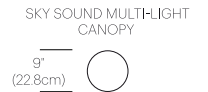

LIGHTS	MODEL	PRODUCT NUMBER	LIGHT SPECS	EXTRA INFO	PRICE EURO EX VAT
	SKY SOUND PENDANT 18 STONE GREY + MATTE BLACK LAMP	10577 / 10773			€ 650.00
	SKY SOUND PENDANT 18 ANTHRACITE + MATTE BLACK LAMP	10578 / 10773			
	SKY SOUND PENDANT 24 STONE GREY + MATTE BLACK LAMP	10579 / 10773	LED - 18W MAX 2700K - 2200K DTW	FULLY DIMMABLE DIM TO WARM 2200-2700K	€ 750.00
	SKY SOUND PENDANT 24 ANTHRACITE + MATTE BLACK LAMP	10580 / 10773	1250 Lumens (850 down/ 400 up)	3000K AVAILABLE UPON REQUEST UPLIGHT/DOWNLIGHT	
	SKY SOUND PENDANT 32 STONE GREY + MATTE BLACK LAMP	10581 / 10773	100 - 277V 50-60Hz		€ 950.00
	SKY SOUND PENDANT 32 ANTHRACITE + MATTE BLACK LAMP	10582 / 10773			
	SKY SOUND PENDANT 18 STONE GREY + POLISHED ALUMINUM LAMP	10577 / 10570			€ 650.00
	SKY SOUND PENDANT 18 ANTHRACITE + POLISHED ALUMINUM LAMP	10578 / 10570			
	SKY SOUND PENDANT 24 STONE GREY + POLISHED ALUMINUM LAMP	10579 / 10570	LED - 18W MAX 2700K - 2200K DTW	FULLY DIMMABLE DIM TO WARM 2200-2700K	€ 750.00
	SKY SOUND PENDANT 24 ANTHRACITE + POLISHED ALUMINUM LAMP	10580 / 10570	1250 Lumens (850 down/ 400 up)	3000K AVAILABLE UPON REQUEST UPLIGHT/DOWNLIGHT	
	SKY SOUND PENDANT 32 STONE GREY + POLISHED ALUMINUM LAMP	10581 / 10570	100 - 277V 50-60Hz		€ 950.00
	SKY SOUND PENDANT 32 ANTHRACITE + POLISHED ALUMINUM LAMP	10582 / 10570			

MULTIPLE COLOR & SIZE
COMBINATIONS AVAILABLE

Examples of
configurations

SOLIS 24 PENDANT WHITE	10289	•
SOLIS 24 PENDANT BLACK	10290	•
SOLIS 24 PENDANT SILVER	10319	•

(1) E27 LED BULB - 9.5W
PAR30
240V - 50Hz

INCL. DIMMER*
CAN BE HARDWIRED

€ 410.00