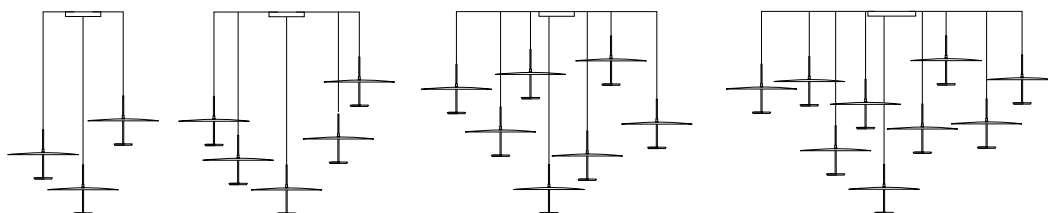

Examples of configurations

MULTIPLE COLOR & SIZE COMBINATIONS AVAILABLE

SKY DOME MULTI-LIGHT CANOPY

9"
(22.8cm)

SKY DOME MULTI-LIGHT CANOPY

12"
(30.5cm)