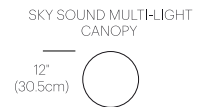

LIGHTS	MODEL	PRODUCT NUMBER	LIGHT SPECS	EXTRA INFO	PRICE EURO EX VAT
	SKY SOUND PENDANT 18 STONE GREY + MATTE BLACK LAMP	10577 / 10773			€ 650.00
	SKY SOUND PENDANT 18 ANTHRACITE + MATTE BLACK LAMP	10578 / 10773			
	SKY SOUND PENDANT 24 STONE GREY + MATTE BLACK LAMP	10579 / 10773	LED - 18W MAX 2700K - 2200K DTW	FULLY DIMMABLE DIM TO WARM 2200-2700K	€ 750.00
	SKY SOUND PENDANT 24 ANTHRACITE + MATTE BLACK LAMP	10580 / 10773	1250 Lumens (850 down/ 400 up)	3000K AVAILABLE UPON REQUEST UPLIGHT/DOWNLIGHT	
	SKY SOUND PENDANT 32 STONE GREY + MATTE BLACK LAMP	10581 / 10773	100 - 277V 50-60Hz		€ 950.00
	SKY SOUND PENDANT 32 ANTHRACITE + MATTE BLACK LAMP	10582 / 10773			
	SKY SOUND PENDANT 18 STONE GREY + POLISHED ALUMINUM LAMP	10577 / 10570			€ 650.00
	SKY SOUND PENDANT 18 ANTHRACITE + POLISHED ALUMINUM LAMP	10578 / 10570			
	SKY SOUND PENDANT 24 STONE GREY + POLISHED ALUMINUM LAMP	10579 / 10570	LED - 18W MAX 2700K - 2200K DTW	FULLY DIMMABLE DIM TO WARM 2200-2700K	€ 750.00
	SKY SOUND PENDANT 24 ANTHRACITE + POLISHED ALUMINUM LAMP	10580 / 10570	1250 Lumens (850 down/ 400 up)	3000K AVAILABLE UPON REQUEST UPLIGHT/DOWNLIGHT	
	SKY SOUND PENDANT 32 STONE GREY + POLISHED ALUMINUM LAMP	10581 / 10570	100 - 277V 50-60Hz		€ 950.00
	SKY SOUND PENDANT 32 ANTHRACITE + POLISHED ALUMINUM LAMP	10582 / 10570			

MULTIPLE COLOR & SIZE
COMBINATIONS AVAILABLE

Examples of
configurations

SOLIS 24 PENDANT WHITE	10289	•
SOLIS 24 PENDANT BLACK	10290	•
SOLIS 24 PENDANT SILVER	10319	•

(1) E27 LED BULB - 9.5W
PAR30
240V - 50Hz

INCL. DIMMER*
CAN BE HARDWIRED

€ 410.00