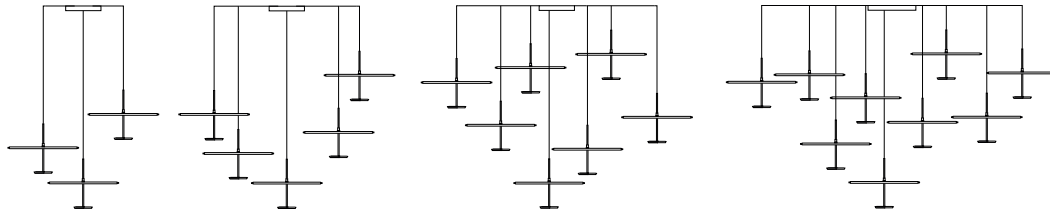

LIGHTS	MODEL	PRODUCT NUMBER	LIGHT SPECS	EXTRA INFO	PRICE EURO EX VAT
	SKY SOUND PENDANT 18 STONE GREY + MATTE BLACK LAMP	10577 / 10773			€ 650.00
	SKY SOUND PENDANT 18 ANTHRACITE + MATTE BLACK LAMP	10578 / 10773			
	SKY SOUND PENDANT 24 STONE GREY + MATTE BLACK LAMP	10579 / 10773	LED - 18W MAX 2700K - 2200K DTW	FULLY DIMMABLE DIM TO WARM 2200-2700K	€ 750.00
	SKY SOUND PENDANT 24 ANTHRACITE + MATTE BLACK LAMP	10580 / 10773	1250 Lumens (850 down/ 400 up)	3000K AVAILABLE UPON REQUEST UPLIGHT/DOWNLIGHT	
	SKY SOUND PENDANT 32 STONE GREY + MATTE BLACK LAMP	10581 / 10773	100 - 277V 50-60Hz		€ 950.00
	SKY SOUND PENDANT 32 ANTHRACITE + MATTE BLACK LAMP	10582 / 10773			
	SKY SOUND PENDANT 18 STONE GREY + POLISHED ALUMINUM LAMP	10577 / 10570			€ 650.00
	SKY SOUND PENDANT 18 ANTHRACITE + POLISHED ALUMINUM LAMP	10578 / 10570			
	SKY SOUND PENDANT 24 STONE GREY + POLISHED ALUMINUM LAMP	10579 / 10570	LED - 18W MAX 2700K - 2200K DTW	FULLY DIMMABLE DIM TO WARM 2200-2700K	€ 750.00
	SKY SOUND PENDANT 24 ANTHRACITE + POLISHED ALUMINUM LAMP	10580 / 10570	1250 Lumens (850 down/ 400 up)	3000K AVAILABLE UPON REQUEST UPLIGHT/DOWNLIGHT	
	SKY SOUND PENDANT 32 STONE GREY + POLISHED ALUMINUM LAMP	10581 / 10570	100 - 277V 50-60Hz		€ 950.00
	SKY SOUND PENDANT 32 ANTHRACITE + POLISHED ALUMINUM LAMP	10582 / 10570			

MULTIPLE COLOR & SIZE
COMBINATIONS AVAILABLE

Examples of
configurations

SOLIS 24 PENDANT WHITE	10289	•
SOLIS 24 PENDANT BLACK	10290	•
SOLIS 24 PENDANT SILVER	10319	•

(1) E27 LED BULB - 9.5W
PAR30
240V - 50Hz

INCL. DIMMER*
CAN BE HARDWIRED

€ 410.00

SOLIS 48 PENDANT WHITE	10291	•
SOLIS 48 PENDANT BLACK	10292	•
SOLIS 48 PENDANT SILVER	10320	•

(1) E27 LED BULB - 9.5W
PAR30
240V - 50Hz

INCL. DIMMER*
CAN BE HARDWIRED

€ 510.00