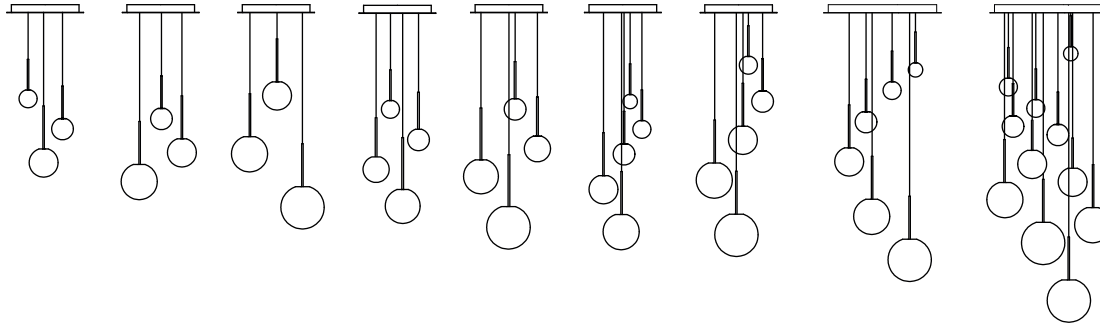

LIGHTS	MODEL	PRODUCT NUMBER		LIGHT SPECS	EXTRA INFO	PRICE EURO EX VAT
	BOLA SPHERE PENDANT 16 CHROME	10936/10989	•			
	BOLA SPHERE PENDANT 16 BRASS	10935/10989	•	LED - 20W 2700K-1800K	DIMMABLE* Dim to Warm Static CCT available upon request	€ 750.00
	BOLA SPHERE PENDANT 16 ROSE GOLD	10938/10989	•	1625L		
	BOLA SPHERE PENDANT 16 GUNMETAL	10937/10989	•	240V 50/60Hz		
	BOLA SPHERE PENDANT 16 MATTE BLACK	10934/10989	•			

Examples of configurations

MULTIPLE COLOR & SIZE COMBINATIONS AVAILABLE