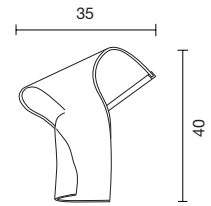

GWEILO SONG

211000600019	TRANSPARENT ACRYLIC	534 €

Strip LED 2.5W 3.000K 232Lm
Light source included - Dimmer included

Net weight: 1.5 kg | Gross Weight: 3 kg

CE III IP-20