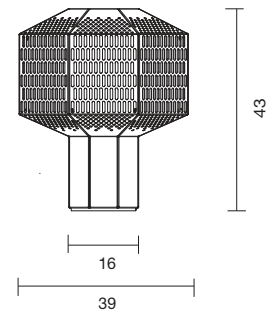

MA-ROCK M

218000600005	WHITE	1.404 €
218000600007	GOLDEN	1.566 €

LED COB 15W 2.700K 1275Lm
Light source included - Dimmer included

Net weight: 3 kg | Gross Weight: 4.2 kg

CE IP-20