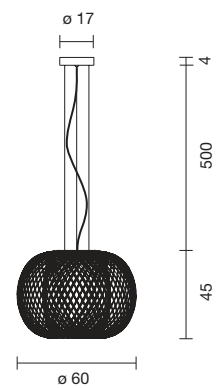

CE IP-20

ANWAR T 90

103000600006	GRAPHITE MATT	3.122 €
103000600007	GOLDEN MATT	2.948 €
103000600008	COPPER	3.304 €

2 x LED Module ø 70 16,6W 2.700K 1350Lm
Light source included - led modules are dimmable with phase-cut dimmers

Net weight: 13.8 kg | Gross Weight: 20.4 kg