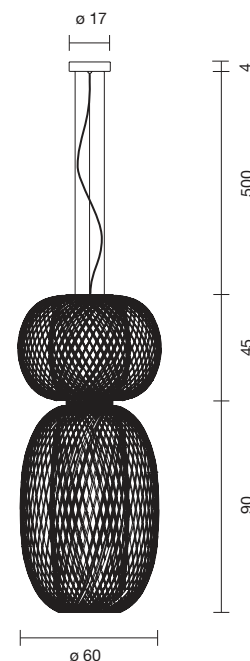

ANWAR T COMBI. - TOP 45 / BOTTOM 90

105000640006	TOP 45 / BOTTOM 90 GRAPHITE MATT	5.360 €
105000640007	TOP 45 / BOTTOM 90 GOLDEN MATT	5.467 €
105000640008	TOP 45 / BOTTOM 90 COPPER	5.724 €
105000640954	TOP 45 GRAPHITE MATT / BOTTOM 90 GOLDEN MATT	5.467 €
105000640955	TOP 45 GRAPHITE MATT / BOTTOM 90 COPPER	5.602 €
105000640956	TOP 45 GOLDEN MATT / BOTTOM 90 GRAPHITE MATT	5.467 €
105000640957	TOP 45 GOLDEN MATT / BOTTOM 90 COPPER	5.602 €
105000640958	TOP 45 COPPER / BOTTOM 90 GRAPHITE MATT	5.602 €
105000640959	TOP 45 COPPER / BOTTOM 90 GOLDEN MATT	5.602 €