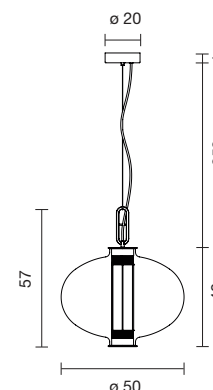

BAI T MA MA

115000640976	BRONZE AMBER GLASS DIFFUSER	2.149 €
115000640977	BRONZE GREY GLASS DIFFUSER	2.149 €
115000640978	BRONZE TRANSPARENT GLASS DIFFUSER	2.149 €

Strip LED 9,6W 2.700K 720Lm + LED Module ø 70 16,6W 2.700K 1350Lm
Light source included - 1-10V dimmable driver included for strip led & led module dimmable with phase-cut dimmers

Net weight: 6.3 kg | Gross Weight: 11.3 kg

IP-20