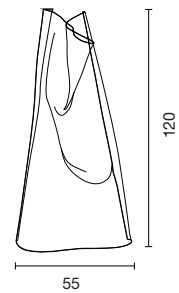

GWEILO HAN PE

311000600019	TRANSPARENT ACRYLIC	1.473 €

Strip LED 11W 3.000K 1.069Lm
Light source included - Dimmer included

Net weight: 5 kg | Gross Weight: 7 kg

CE III IP-20