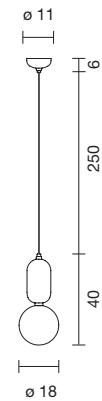

ABALLS T PE

108000500005	WHITE	718 €
108000500006	BLACK	718 €
108000500007	GOLDEN	853 €
108000500008	COPPER	853 €
108000500028	PLATINUM	910 €

G9 Halo. Max. 48W | G9 LED 4W 2.700K 480Lm

Net weight: 2.1 kg | Gross Weight: 3.6 kg

IP-20