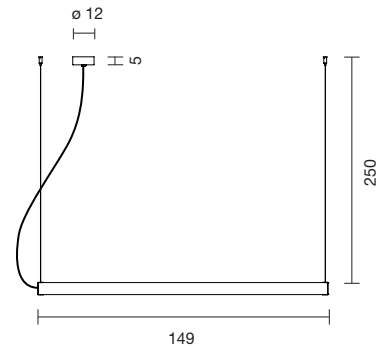

Net weight: 5.5 kg | Gross Weight: 9.1 kg

CE IP-20

B15 T H GR

122000340978	TRANSPARENT GLASS DIFFUSER	DARK BLUE	2.684 €
--------------	----------------------------	-----------	---------

2 x G5 49W 2.700K
Switch dimm and Dali dimmable driver included