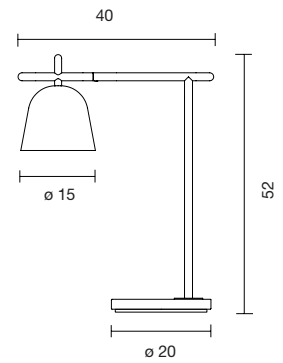

E27 Halo. Eco. Max. 150W | E27 LED 15W 2.700K

Dimmer included

Net weight: 8.8 kg | Gross Weight: 9.7 kg

CE IP-20

LIGHTOREAD M

213000640961	BLACK MATT - BLACK CHROME	BLACK MARBLE BASE	1.560 €
213000640963	BLACK MATT - GOLDEN GLOSSY	BLACK MARBLE BASE	1.560 €