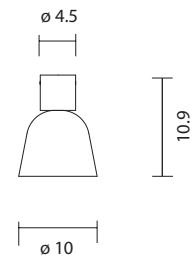

LED COB 15W 2.700K 1275Lm

Light source included - Cob led dimmable with phase-cut dimmers

Net weight: 1.1 kg | Gross Weight: 2 kg

CE IP-20

LIGHTO C PE

159000600986	BLACK MATT - BLACK CHROME	313 €
159000600991	BLACK - GOLDEN GLOSSY	313 €