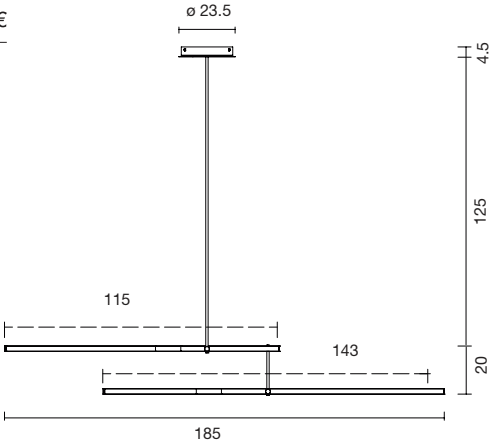

NITŌ T L

149000600010	GRAPHITE MATT	3.186 €

PCB LED 50W 3.000K 4.600Lm
Light source included - 1-10V dimmable driver included

Net weight: 2.8 kg | Gross Weight: 5 kg