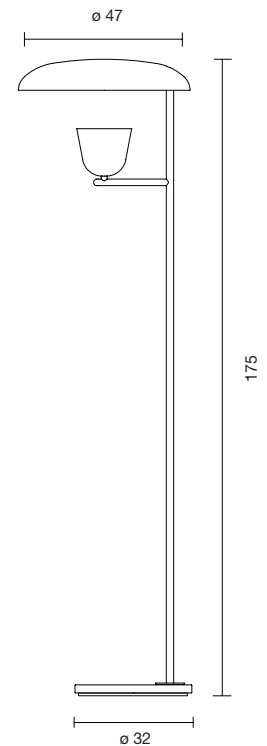

LED COB 15W 2.700K 1275Lm
Light source included - Dimmer included

Net weight: 6.5 kg | Gross Weight: 8 kg

CE  IP-20

LIGHTOLIGHT A

410000600986	BLACK MATT - BLACK CHROME	721 €
410000600994	RED - GOLDEN GLOSSY	721 €

LED COB 8W 2.700K 630Lm

Light source included - Cob led dimmable with phase-cut dimmers

Net weight: 1.5 kg | Gross Weight: 2 kg

CE   IP-20

LIGHTOLIGHT P

316000640960	BLUE - GOLDEN MATT	BLACK MARBLE BASE	2.154 €
316000640961	BLACK MATT - BLACK CHROME	BLACK MARBLE BASE	2.154 €