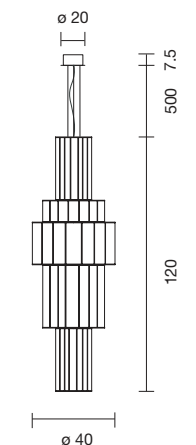

BABEL T PE

123000640006	BLACK MATT	3.944 €
123000640007	GOLDEN	4.034 €

Strip LED 19.5W 2.700K 1.480Lm + LED Module $\varnothing$ 70 16,6W 2.700K 1350Lm
Light source included - 1-10V dimmable driver included for strip led
& led module dimmable with phase-cut dimmers
Net weight: 13.5 kg | Gross Weight: 16.9 kg

CE IP-20

BABEL T ME

124000640006	BLACK MATT	4.887 €
124000640007	GOLDEN	4.985 €

Strip LED 26.5W 2.700K 2.000Lm + LED Module $\varnothing$ 70 16,6W 2.700K 1350Lm
Light source included - 1-10V dimmable driver included for strip led
& led module dimmable with phase-cut dimmers
Net weight: 15.6 kg | Gross Weight: 19.8 kg

CE IP-20

BABEL T GR

125000640006	BLACK MATT	6.959 €
125000640007	GOLDEN	7.098 €

Strip LED 42W 2.700K 3.160Lm + LED Module $\varnothing$ 70 16,6W 2.700K 1350Lm
Light source included - 1-10V dimmable driver included for strip led
& led module dimmable with phase-cut dimmers
Net weight: 20.8 kg | Gross Weight: 32.3 kg

CE IP-20