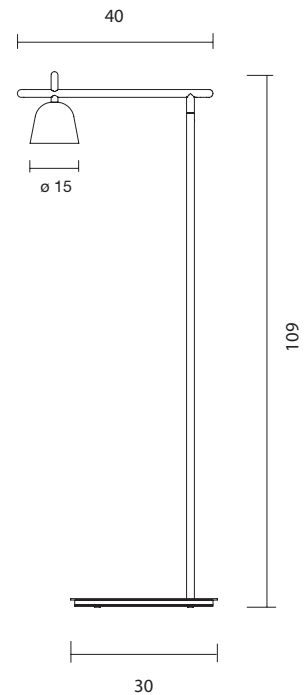

LIGHTO P

329000640986	BLACK - BLACK CHROME	961 €
329000640991	BLACK - GLOSSY GOLDEN	961 €

LED COB 8W 2.700K 630Lm

Light source included - Dimmer included

Net weight: 6.3 kg | Gross Weight: 7.8 kg

CE IP-20