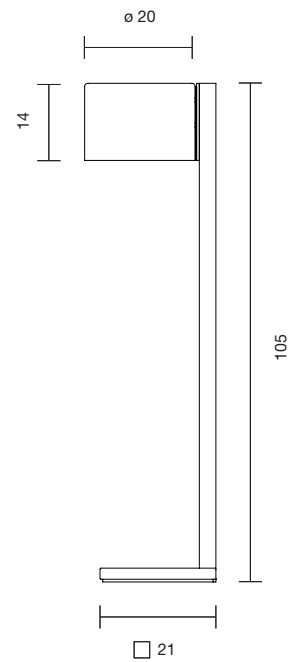

Net weight: 5 kg | Gross Weight: 7 kg

CE  IP-20

BETA P

308000140962	GRAPHITE MATT	BLACK MARBLE BASE , BLACK DIFFUSER	1.116 €
308000140964	BRUSHED BRASS	WHITE MARBLE BASE , WHITE DIFFUSER	1.139 €

E 27 Halo. Eco. Max. 150W | E27 LED 15W 2.700K
Dimmer included