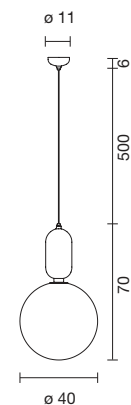

 Net weight: 5.2 kg | Gross Weight: 7.8 kg

   IP-20

ABALLS CHANDELIER 4

131000500005	WHITE	7.963 €
131000500006	BLACK	7.963 €
131000500007	GOLDEN	8.790 €
131000500008	COPPER	8.790 €
131000500028	PLATINUM	9.405 €