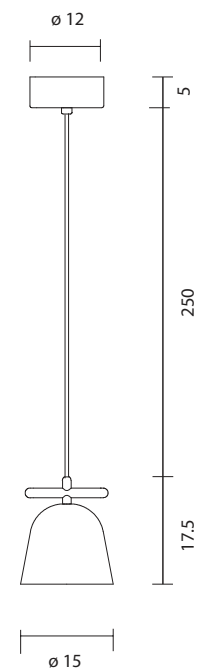

LED COB 15W 2.700K 1275Lm

Light source included - Cob led dimmable with phase-cut dimmers

Net weight: 1.1 kg | Gross Weight: 2 kg

CE IP-20

LIGHTO C PE

159000600986	BLACK MATT - BLACK CHROME	313 €
159000600991	BLACK - GOLDEN GLOSSY	313 €