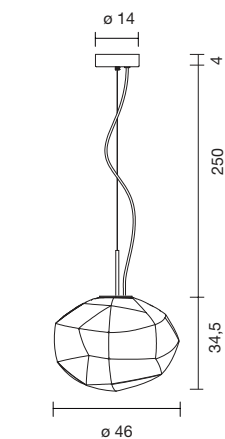

GEMO T

139000100034	BLACK CHROME	BLOWN GLASS DIFFUSER	539 €

E 27 Halo. Eco. Max. 150W | E27 LED 15W 2.700K

Net weight: 4.5 kg | Gross Weight: 6.7 kg

IP-20

GEMO M

215000100034	BLACK CHROME	BLOWN GLASS DIFFUSER	1.047 €

E 27 Halo. Eco. Max. 150W | E27 LED 15W 2.700K
Dimmer included

Net weight: 5 kg | Gross Weight: 7.8 kg