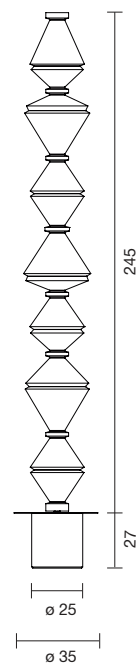

OÏPHORIQUE P GR

310000340953	STRUCTURE LIGHT GREY DIFFUSER	5.469 €
310000340952	STRUCTURE FIRE RESISTANT DARK GREY DIFFUSER	5.672 €