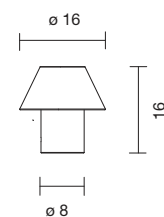

PETRA M PE

219000100035	ALABASTER	346 €

E27 LED A45 4W 2.700K
Dimmer included

Net weight: xx kg | Gross Weight: xx kg

CE IP-20