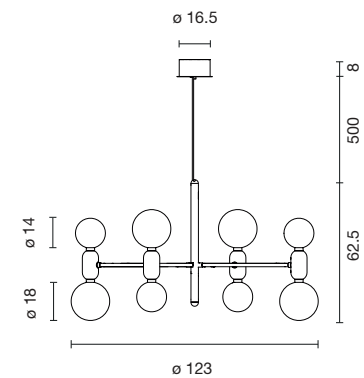

 Net weight: 5.2 kg | Gross Weight: 7.8 kg

   IP-20

ABALLS CHANDELIER 4

131000500005	WHITE	7.963 €
131000500006	BLACK	7.963 €
131000500007	GOLDEN	8.790 €
131000500008	COPPER	8.790 €
131000500028	PLATINUM	9.405 €