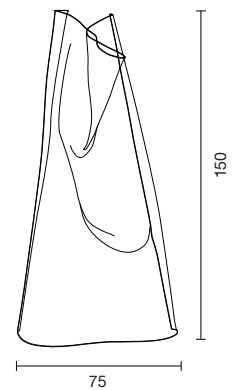

GWEILO HAN GR

312000600019	TRANSPARENT ACRYLIC	1.931 €

Strip LED 14W 3.000K 1.348Lm
Light source included - Dimmer included

Net weight: 10 kg | Gross Weight: 13 kg

CE III IP-20