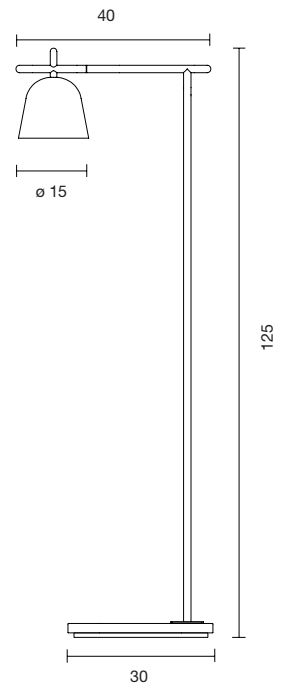

LED COB 15W 2.700K 1275Lm
Light source included - Dimmer included

Net weight: 5.5 kg | Gross Weight: 7 kg

CE  IP-20

LIGHTOREAD P

317000640961	BLACK MATT - BLACK CHROME	BLACK MARBLE BASE	1.805 €
317000640963	BLACK MATT - GOLDEN GLOSSY	BLACK MARBLE BASE	1.805 €