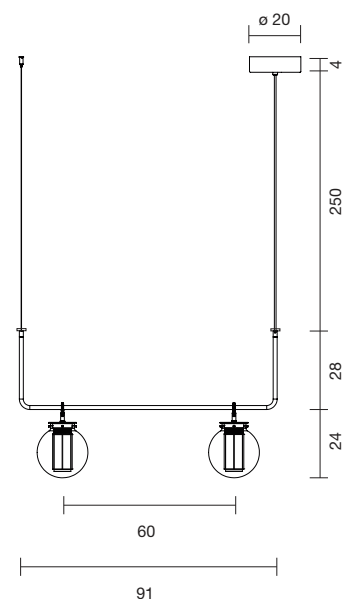

BAI T CHANDELIER II

117000640976	BRONZE AMBER GLASS DIFFUSER	2.864 €
117000640977	BRONZE GREY GLASS DIFFUSER	2.864 €
117000640978	BRONZE TRANSPARENT GLASS DIFFUSER	2.864 €