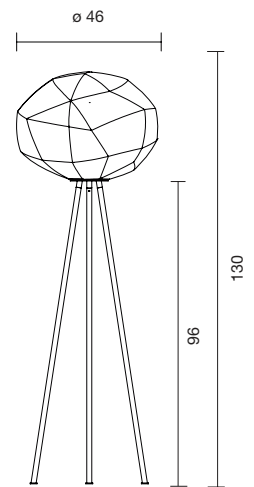

GEMO P

320000100034   BLACK CHROME   BLOWN GLASS DIFFUSER   1.091 €

E 27 Halo. Eco. Max. 150W | E27 LED 15W 2.700K
Dimmer included

Net weight: 6 kg | Gross Weight: 9.8 kg

CE IP-20