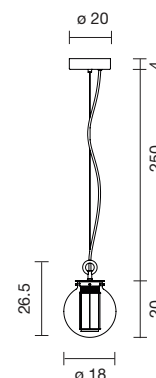

BAI T DI DI

114000640976	BRONZE AMBER GLASS DIFFUSER	999 €
114000640977	BRONZE GREY GLASS DIFFUSER	999 €
114000640978	BRONZE TRANSPARENT GLASS DIFFUSER	999 €

Strip LED 5,8W 2.700K 448Lm
Light source included - 1-10V dimmable driver included

Net weight: 1.8 kg | Gross Weight: 3.2 kg

IP-20