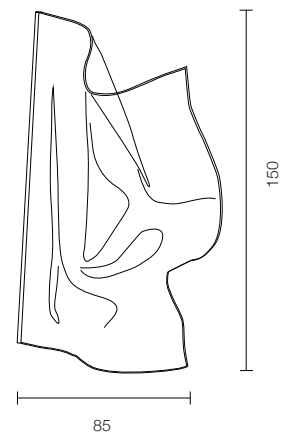

GWEILO QIN GR

318000600019	TRANSPARENT ACRYLIC	1.931 €

Strip LED 14W 3.000K 1.348Lmt
Light source included - Dimmer included

Net weight: 10 kg | Gross Weight: 13 kg

CE III IP-20