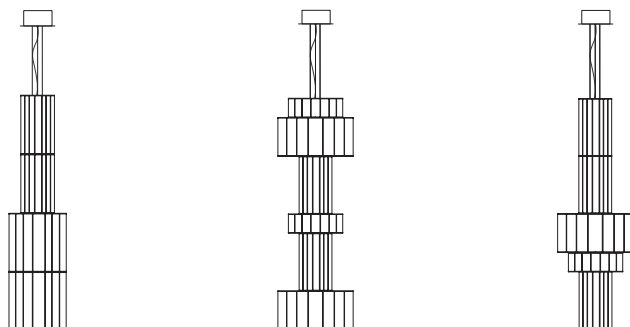

BABEL T GR CUSTOM

EVERY CUSTOM COMBINATION HAS A UNIQUE CODE

7.343 €

Choose the shapes and color combination you desire and create your custom BABEL.

Contact us at office@parachilna.eu and we will guide you through the process.

** The sketches are examples.

Strip LED 42W 2.700K 3.160Lm + LED Module ø 70 16,6W 2.700K 1350Lm
**Light source included - 1-10V dimmable driver included for strip led
& led module dimmable with phase-cut dimmers**

CE IP-20