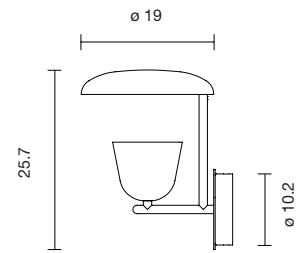

LED COB 15W 2.700K 1275Lm
Light source included - Dimmer included

Net weight: 6.5 kg | Gross Weight: 8 kg

CE  IP-20

LIGHTOLIGHT A

410000600986	BLACK MATT - BLACK CHROME	721 €
410000600994	RED - GOLDEN GLOSSY	721 €