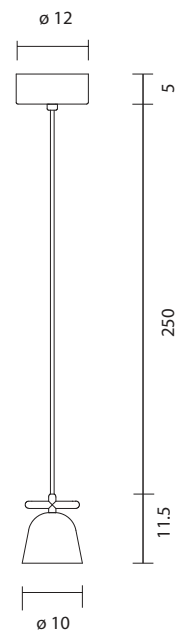

LED COB 15W 2.700K 1275Lm

Light source included - Dimmer included

Net weight: 15 kg | Gross Weight: 19 kg

CE  IP-20

LIGHTO T PE

157000600986	BLACK MATT - BLACK CHROME	367 €
157000600991	BLACK - GOLDEN GLOSSY	367 €