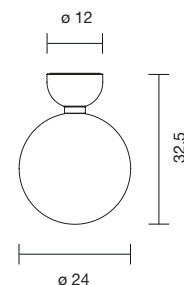

ABALLS A II GR

409000500005	WHITE	742 €
409000500006	BLACK	742 €
409000500007	GOLDEN	855 €
409000500008	COPPER	855 €
409000500028	PLATINUM	889 €