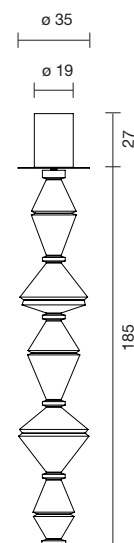

OÏPHORIQUE T PE

127000340953	STRUCTURE LIGHT GREY DIFFUSER	4.700 €
127000340952	STRUCTURE FIRE RESISTANT DARK GREY DIFFUSER	5.054 €