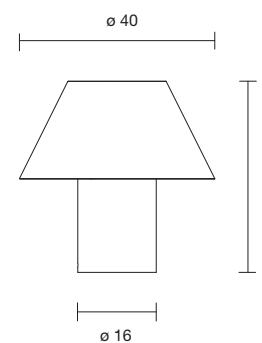

PETRA M PE

219000100035	ALABASTER	346 €

E27 LED A45 4W 2.700K
Dimmer included

Net weight: xx kg | Gross Weight: xx kg

CE IP-20

PETRA M ME

220000100035	ALABASTER	1.031 €

E27 LED A60 15W 2.700K
Dimmer included

Net weight: xx kg | Gross Weight: xx kg

CE IP-20