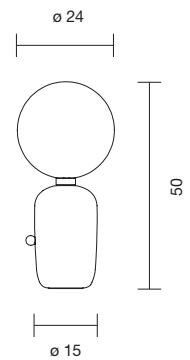

G9 Halo. Max. 48W
Dimmer included

Net weight: 2.9 kg | Gross Weight: 5.8 kg

CE  IP-20

ABALLS M GR

207000500005	WHITE	964 €
207000500006	BLACK	964 €
207000500007	GOLDEN	1.171 €
207000500008	COPPER	1.171 €
207000500028	PLATINUM	1.255 €