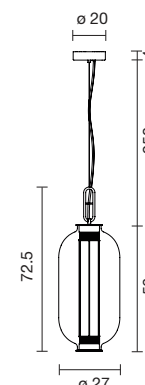

BAI T BA BA

116000640976	BRONZE AMBER GLASS DIFFUSER	2.055 €
116000640977	BRONZE GREY GLASS DIFFUSER	2.055 €
116000640978	BRONZE TRANSPARENT GLASS DIFFUSER	2.055 €

Strip LED 15,4W 2.700K 1150Lm + LED Module ø 70 16,6W 2.700K 1350Lm
Light source included - 1-10V dimmable driver included for strip led & led module dimmable with phase-cut dimmers

Net weight: 6.5 kg | Gross Weight: 9.1 kg

IP-20