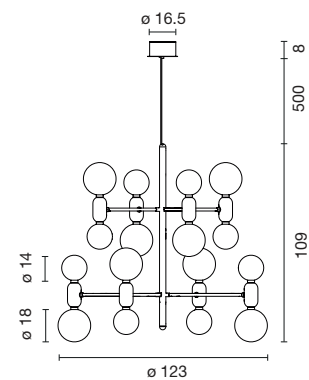

ABALLS CHANDELIER 8

113000500005	WHITE	14.289 €
113000500006	BLACK	14.289 €
113000500007	GOLDEN	15.688 €
113000500008	COPPER	15.688 €
113000500028	PLATINUM	16.786 €