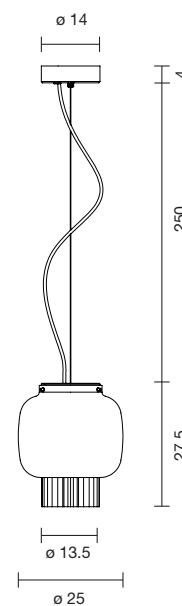

  IP-20

GEMO P

320000100034 BLACK CHROME BLOWN GLASS DIFFUSER 1.091 €

E 27 Halo. Eco. Max. 150W | E27 LED 15W 2.700K
Dimmer included

Net weight: 6 kg | Gross Weight: 9.8 kg

CE  IP-20

MANILA T PE

144000140929	GOLDEN MATT	TRANSPARENT DIFFUSER	637 €
144000140930	GRAPHITE MATT	BLACK DIFFUSER	637 €