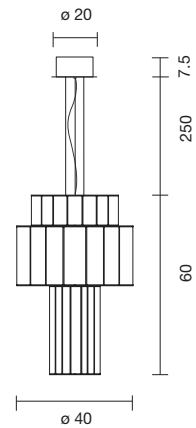

LED Module $\varnothing 70$ 16,6W 2.700K 1350Lm
Light source included

Net weight: 21.3 kg | Gross Weight: 27.9 kg

CE  IP-20

BABEL T PE

123000640006	BLACK MATT	3.944 €
123000640007	GOLDEN	4.034 €

Strip LED 19.5W 2.700K 1.480Lm + LED Module \varnothing 70 16,6W 2.700K 1350Lm
Light source included - 1-10V dimmable driver included for strip led
& led module dimmable with phase-cut dimmers
 Net weight: 13.5 kg | Gross Weight: 16.9 kg