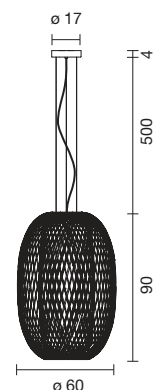

ANWAR T 30

102000600006	GRAPHITE MATT	2.539 €
102000600007	GOLDEN MATT	2.589 €
102000600008	COPPER	2.691 €

2 x LED Module ø 70 16,6W 2.700K 1350Lm
Light source included - led modules are dimmable with phase-cut dimmers

Net weight: 11.8 kg | Gross Weight: 18.7 kg

CE IP-20

ANWAR T 45

101000600006	GRAPHITE MATT	2.539 €
101000600007	GOLDEN MATT	2.590 €
101000600008	COPPER	2.691 €

2 x LED Module ø 70 16,6W 2.700K 1350Lm
Light source included - led modules are dimmable with phase-cut dimmers

Net weight: 8.9 kg | Gross Weight: 13.7 kg

CE IP-20

ANWAR T 90

103000600006	GRAPHITE MATT	3.122 €
103000600007	GOLDEN MATT	2.948 €
103000600008	COPPER	3.304 €

2 x LED Module ø 70 16,6W 2.700K 1350Lm
Light source included - led modules are dimmable with phase-cut dimmers

Net weight: 13.8 kg | Gross Weight: 20.4 kg

CE IP-20