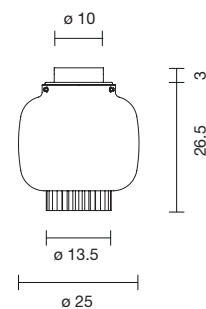

MANILA C PE

150000140929	GOLDEN MATT	TRANSPARENT DIFFUSER	637 €
150000140930	GRAPHITE MATT	BLACK DIFFUSER	637 €