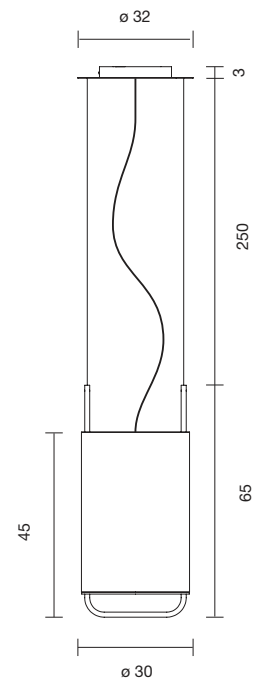

ALISTAIR T

112000100009	GOLDEN MATT	BLOWN GLASS DIFFUSER	1.510 €
112000100010	GRAPHITE MATT	BLOWN GLASS DIFFUSER	1.480 €