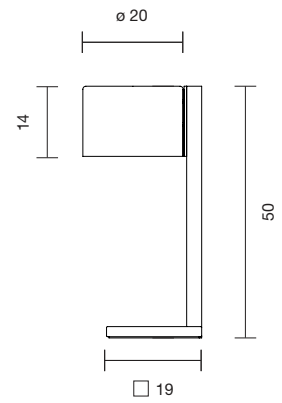

BETA M

210000140962	GRAPHITE MATT	BLACK MARBLE BASE , BLACK DIFFUSER	999 €
210000140964	BRUSHED BRASS	WHITE MARBLE BASE , WHITE DIFFUSER	1.024 €