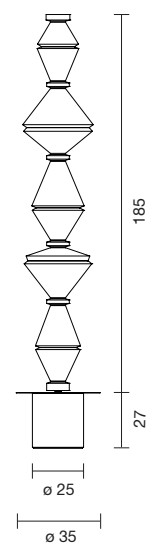

OÏPHORIQUE P PE

309000340953	STRUCTURE LIGHT GREY DIFFUSER	4.926 €
309000340952	STRUCTURE FIRE RESISTANT DARK GREY DIFFUSER	5.261 €