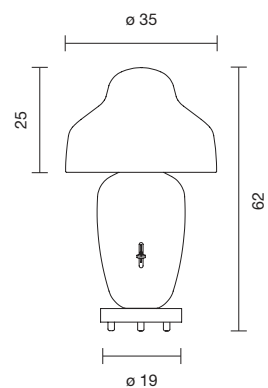

CHINOZ

209000140965	BLACK	BURGUNDY BASE , MATT WHITE DIFFUSER	1.778 €
209000140966	RED	BLACK BASE , BLACK DIFFUSER	1.778 €
209000140967	GREEN	OCRE BASE , GLOSSY WHITE DIFFUSER	1.778 €
209000140968	MING	BURGUNDY BASE , GLOSSY WHITE DIFFUSER	2.126 €
209000140969	JÜYUÄN	JÜYUÄN BASE , GLOSSY WHITE DIFFUSER	2.388 €

E27 Halo. Eco. Max. 150W | E27 LED 15W 2.700K

Dimmer included

Net weight: 8.8 kg | Gross Weight: 9.7 kg

CE IP-20