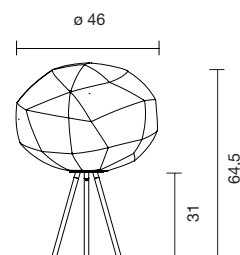

IP-20

GEMO M II

216000100034	BLACK CHROME	BLOWN GLASS DIFFUSER	539 €

E 27 Halo. Eco. Max. 150W | E27 LED 15W 2.700K
Dimmer included

Net weight: 5 kg | Gross Weight: 7.8 kg