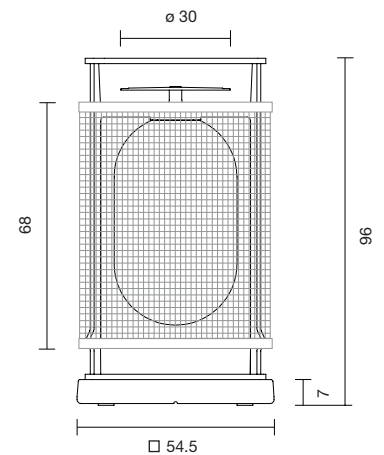

DENGLONG P GR

314000640974	ANTHRACITE - INDOOR GREY BASE	6.011 €
504000640974	ANTHRACITE- OUTDOOR GREY BASE	6.151 €