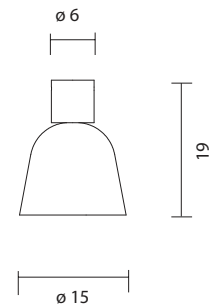

LED COB 8W 2.700K 630Lm

Light source included - Cob led dimmable with phase-cut dimmers

Net weight: 0.5 kg | Gross Weight: 1 kg

CE IP-20

LIGHTO C GR

160000600986	BLACK - BLACK CHROME	351 €
160000600991	BLACK - GLOSSY GOLDEN	351 €