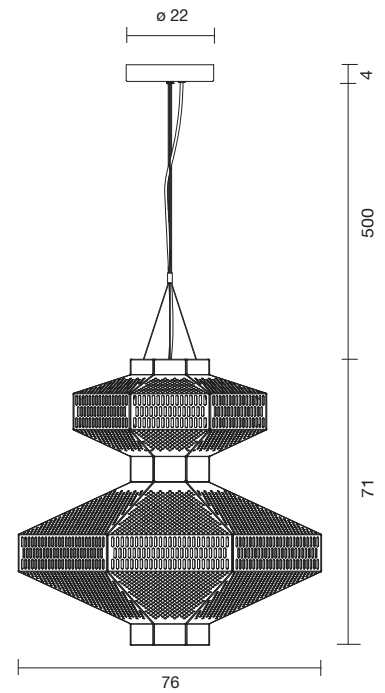

MA-ROCK T GR

154000600005	WHITE	3.780 €
154000600007	GOLDEN	4.050 €

2 x LED Module 12W 2.700K 1966Lm
Light source included - 1-10V dimmable driver included

Net weight: 12.9 kg | Gross Weight: XX kg

CE IP-20