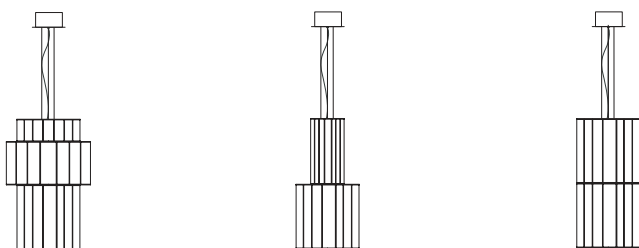

BABEL T PE CUSTOM

EVERY CUSTOM COMBINATION HAS A UNIQUE CODE

4.172 €

Choose the shapes and color combination you desire and create your custom BABEL.

Contact us at office@parachilna.eu and we will guide you through the process.

** The sketches are examples.

Strip LED 19.5W 2.700K 1.480Lm + LED Module ø 70 16,6W 2.700K 1350Lm
**Light source included - 1-10V dimmable driver included for strip led
& led module dimmable with phase-cut dimmers**

CE IP-20