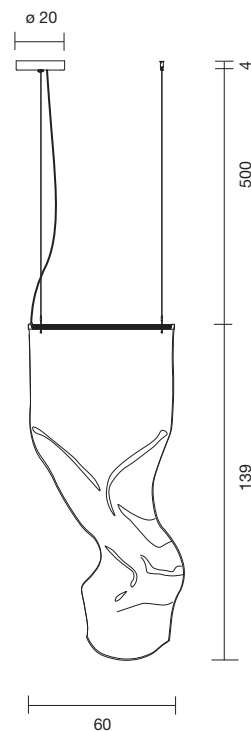

 Net weight: 4.8 kg | Gross Weight: 17.2 kg

   IP-20

GWEILO ZHOU GR

156000600019	TRANSPARENT ACRYLIC	1.931 €
--------------	---------------------	---------

Strip LED 5.3W 3.000K 500 Lm
Light source included - 1-10V dimmable driver included