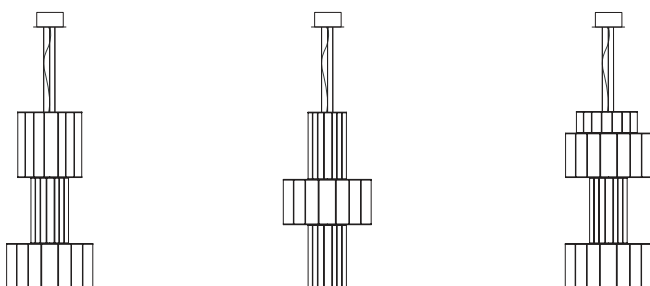

BABEL T ME CUSTOM

EVERY CUSTOM COMBINATION HAS A UNIQUE CODE

5.234 €

Choose the shapes and color combination you desire and create your custom BABEL.

Contact us at office@parachilna.eu and we will guide you through the process.

** The sketches are examples.

Strip LED 26.5W 2.700K 2.000Lm + LED Module ø 70 16,6W 2.700K 1350Lm
**Light source included - 1-10V dimmable driver included for strip led
& led module dimmable with phase-cut dimmers**

CE IP-20