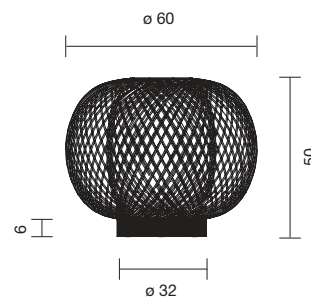

2 x LED Module \varnothing 70 16,6W 2.700K 1350Lm

Light source included - led modules are dimmable with phase-cut dimmers

Net weight: 21 kg | Gross Weight: 33 kg

CE IP-20

ANWAR P 45

304000700006	GRAPHITE MATT	2.627 €
304000700007	GOLDEN MATT	2.679 €
304000700008	COPPER	2.786 €