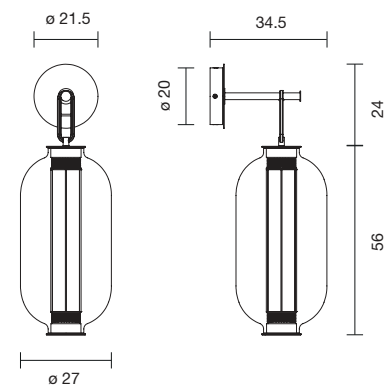

BAI A BA BA

402000640976	BRONZE AMBER GLASS DIFFUSER	2.181 €
402000640977	BRONZE GREY GLASS DIFFUSER	2.181 €
402000640978	BRONZE TRANSPARENT GLASS DIFFUSER	2.181 €