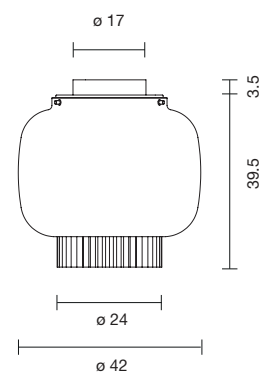

MANILA C GR

151000140929	GOLDEN MATT	TRANSPARENT DIFFUSER	961 €
151000140930	GRAPHITE MATT	BLACK DIFFUSER	961 €