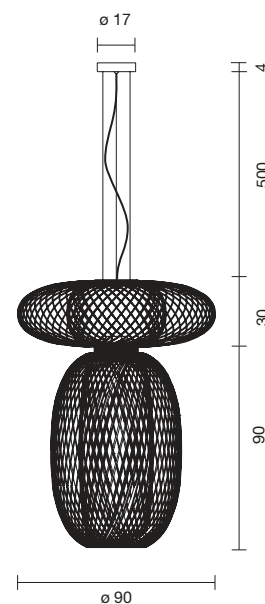

ANWAR T COMBI. - TOP 30 / BOTTOM 90

104000640006	TOP 30 / BOTTOM 90 GRAPHITE MATT	5.360 €
104000640007	TOP 30 / BOTTOM 90 GOLDEN MATT	5.467 €
104000640008	TOP 30 / BOTTOM 90 COPPER	5.724 €
104000640954	TOP 30 GRAPHITE MATT / BOTTOM 90 GOLDEN MATT	5.467 €
104000640955	TOP 30 GRAPHITE MATT / BOTTOM 90 COPPER	5.602 €
104000640956	TOP 30 GOLDEN MATT / BOTTOM 90 GRAPHITE MATT	5.467 €
104000640957	TOP 30 GOLDEN MATT / BOTTOM 90 COPPER	5.602 €
104000640958	TOP 30 COPPER / BOTTOM 90 GRAPHITE MATT	5.602 €
104000640959	TOP 30 COPPER / BOTTOM 90 GOLDEN MATT	5.602 €