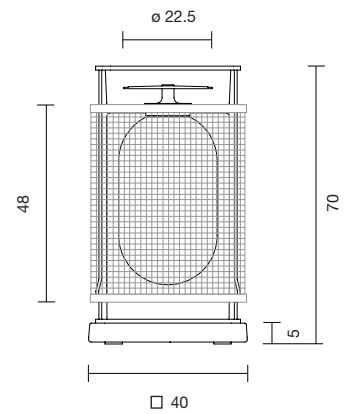

DENGLONG P PE

313000640974	ANTHRACITE - INDOOR GREY BASE	3.892 €
503000640974	ANTHRACITE - OUTDOOR GREY BASE	4.094 €