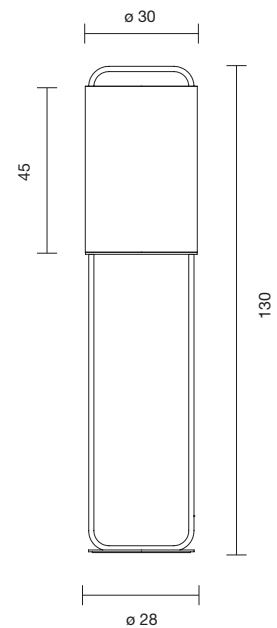

ALISTAIR P

306000100009	GOLDEN MATT	BLOWN GLASS DIFFUSER	1.638 €
306000100010	GRAPHITE MATT	BLOWN GLASS DIFFUSER	1.606 €