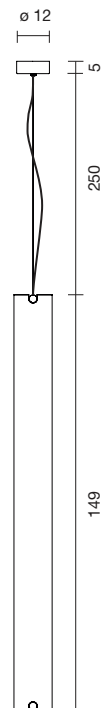

B15 T V GR

120000340978	TRANSPARENT GLASS DIFFUSER DARK BLUE	2.684 €

2 x G5 49W 2.700K
Switch dimm and Dali dimmable driver included

Net weight: 7.1 kg | Gross Weight: 10.8 kg

CE IP-20