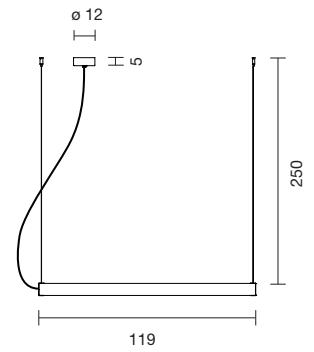

B15 T H PE

121000340978	TRANSPARENT GLASS DIFFUSER	DARK BLUE	2.580 €

2 x G5 54W 2.700K
Switch dimm and Dali dimmable driver included

Net weight: 5.5 kg | Gross Weight: 9.1 kg

CE IP-20