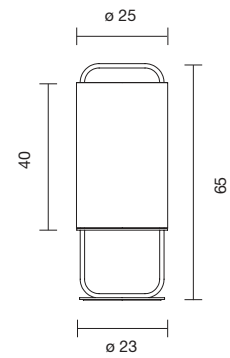

ALISTAIR M

208000100009	GOLDEN MATT	BLOWN GLASS DIFFUSER	1.382 €
208000100010	GRAPHITE MATT	BLOWN GLASS DIFFUSER	1.355 €

E27 Halo. Eco. Max. 150W | E27 LED 15W 2.700K
Dimmer included

Net weight: 5.8 kg | Gross Weight: 9.3 kg

CE IP-20