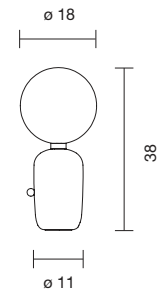

ABALLS M PE

206000500005	WHITE	755 €
206000500006	BLACK	755 €
206000500007	GOLDEN	910 €
206000500008	COPPER	910 €
206000500028	PLATINUM	958 €