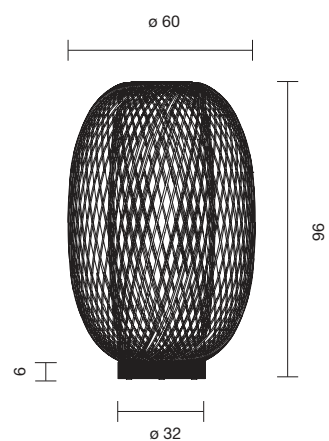

LED Module \varnothing 70 16,6W 2.700K 1350Lm

Light source included

Net weight: 13.9 kg | Gross Weight: 18.9 kg

CE IP-20

ANWAR P 90

305000700006	GRAPHITE MATT	3.299 €
305000700007	GOLDEN MATT	3.499 €
305000700008	COPPER	3.365 €