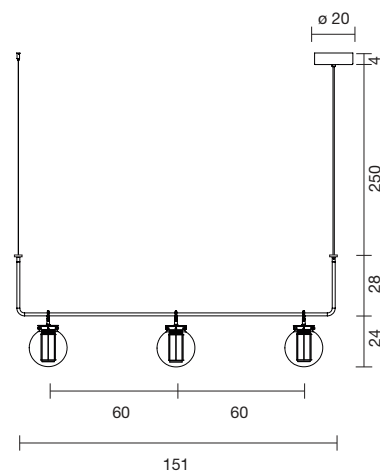

BAI T CHANDELIER III

118000640976	BRONZE AMBER GLASS DIFFUSER	3.944 €
118000640977	BRONZE GREY GLASS DIFFUSER	3.944 €
118000640978	BRONZE TRANSPARENT GLASS DIFFUSER	3.944 €