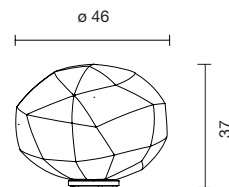

GEMO T

139000100034	BLACK CHROME	BLOWN GLASS DIFFUSER	539 €

E 27 Halo. Eco. Max. 150W | E27 LED 15W 2.700K

Net weight: 4.5 kg | Gross Weight: 6.7 kg

IP-20

GEMO M

215000100034	BLACK CHROME	BLOWN GLASS DIFFUSER	1.047 €

E 27 Halo. Eco. Max. 150W | E27 LED 15W 2.700K
Dimmer included

Net weight: 5 kg | Gross Weight: 7.8 kg

IP-20

GEMO M II

216000100034	BLACK CHROME	BLOWN GLASS DIFFUSER	539 €

E 27 Halo. Eco. Max. 150W | E27 LED 15W 2.700K
Dimmer included

Net weight: 5 kg | Gross Weight: 7.8 kg

IP-20