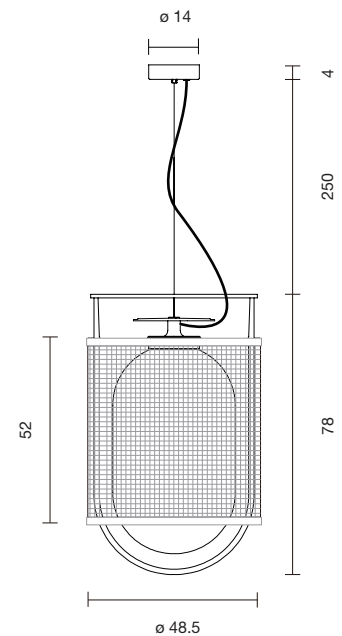

DENGLONG T GR

137000600020	ANTHRACITE - INDOOR	4.307 €
502000600020	ANTHRACITE - OUTDOOR	4.307 €

LED Module $\varnothing$ 70 16,6W 2.700K 1350Lm
Light source included - led module dimmable with phase-cut dimmers

Net weight: 12 kg | Gross Weight: 15 kg

Indoors
IP-20

Outdoors
IP-65