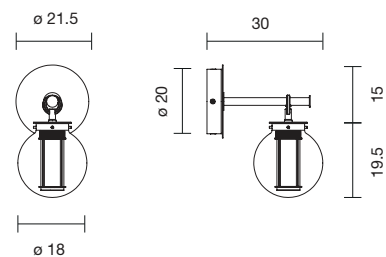

BAI A DI DI

403000640976	BRONZE AMBER GLASS DIFFUSER	1.296 €
403000640977	BRONZE GREY GLASS DIFFUSER	1.296 €
403000640978	BRONZE TRANSPARENT GLASS DIFFUSER	1.296 €