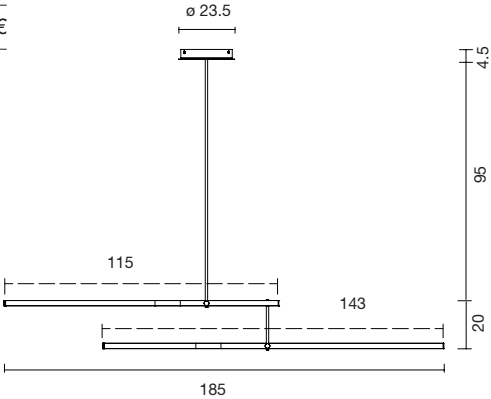

CE IP-20

MANILA C GR

151000140929	GOLDEN MATT	TRANSPARENT DIFFUSER	961 €
151000140930	GRAPHITE MATT	BLACK DIFFUSER	961 €

E27 LED A70 18W

Net weight: 5.5 kg | Gross Weight: 8.2 kg

CE IP-20

NITŌ T S

148000600010	GRAPHITE MATT	3.186 €
--------------	---------------	---------