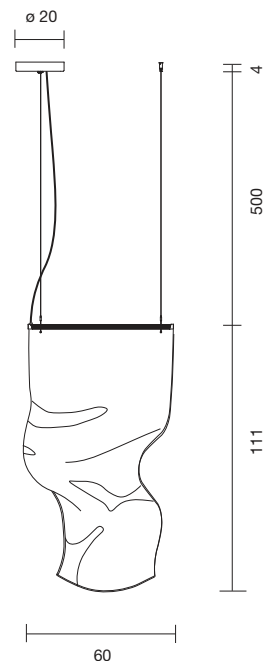

GWEILO ZHOU PE

155000600019	TRANSPARENT ACRYLIC	1.473 €

Strip LED 5.3W 3.000K 500Lm
Light source included - 1-10V dimmable driver included

Net weight: 4.8 kg | Gross Weight: 17.2 kg

IP-20