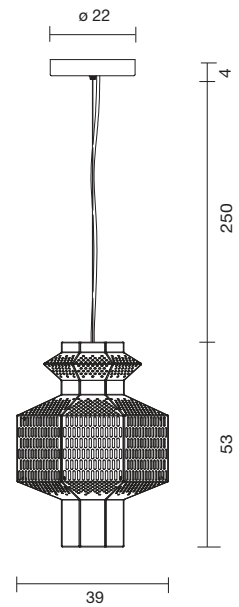

MA-ROCK T PE

152000600005	WHITE	1.933 €
152000600007	GOLDEN	2.149 €

2 x LED Module 9W 2.700K 1440Lm
Light source included - 1-10V dimmable driver included

Net weight: 4.9 kg | Gross Weight: 8.8 kg

CE IP-20