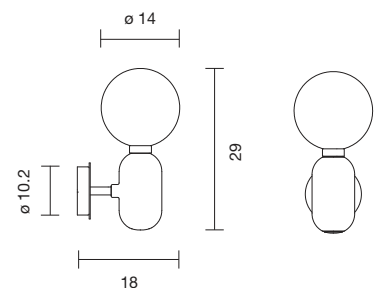

G9 Halo. Max. 48W
Dimmer included

Net weight: 6.2 kg | Gross Weight: 9.2 kg

CE  IP-20

ABALLS A

401000500005	WHITE	616 €
401000500006	BLACK	616 €
401000500007	GOLDEN	785 €
401000500008	COPPER	785 €
401000500028	PLATINUM	813 €