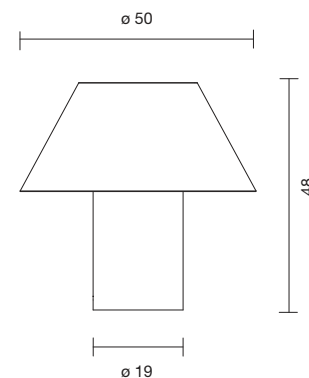

PETRA M GR

221000100035	ALABASTER	1.712 €

E27 LED A70 15W 2.700K
Dimmer included

Net weight: xx kg | Gross Weight: xx kg

CE IP-20