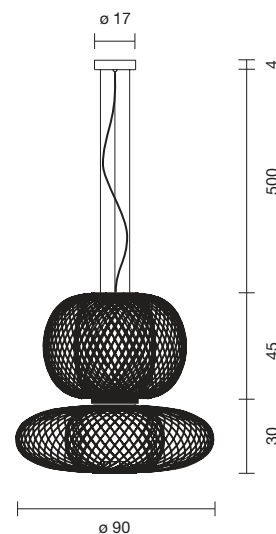

ANWAR T COMBI. - TOP 45 / BOTTOM 30

106000640006	TOP 45 / BOTTOM 30 GRAPHITE MATT	5.005 €
106000640007	TOP 45 / BOTTOM 30 GOLDEN MATT	5.105 €
106000640008	TOP 45 / BOTTOM 30 COPPER	5.351 €
106000640954	TOP 45 GRAPHITE MATT / BOTTOM 30 GOLDEN MATT	5.105 €
106000640955	TOP 45 GRAPHITE MATT / BOTTOM 30 COPPER	5.234 €
106000640956	TOP 45 GOLDEN MATT / BOTTOM 30 GRAPHITE MATT	5.105 €
106000640957	TOP 45 GOLDEN MATT / BOTTOM 30 COPPER	5.234 €
106000640958	TOP 45 COPPER / BOTTOM 30 GRAPHITE MATT	5.234 €
106000640959	TOP 45 COPPER / BOTTOM 30 GOLDEN MATT	5.234 €