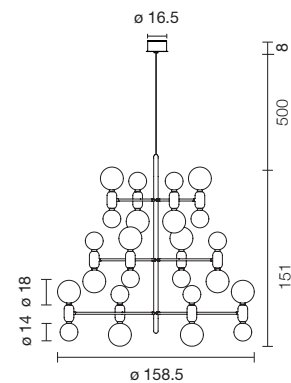

ABALLS CHANDELIER 12

111000500005	WHITE	19.144 €
111000500006	BLACK	19.144 €
111000500007	GOLDEN	21.151 €
111000500008	COPPER	21.151 €
111000500028	PLATINUM	22.526 €