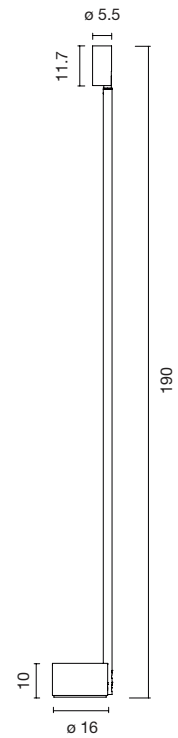

Net weight: 7.1 kg | Gross Weight: 10.8 kg

CE IP-20

GHAN

328000600001	BRUSHED STAINLESS STEEL	BRUSHED ALUMINIUM HOOD	1.242 €
328000600004	BRUSHED STAINLESS STEEL	CHROME HOOD	1.242 €
328000600006	BRUSHED STAINLESS STEEL	BLACK LACQUERED HOOD	1.242 €
328000600026	BRUSHED STAINLESS STEEL	YELLOW LACQUERED HOOD	1.242 €
328000600034	BRUSHED STAINLESS STEEL	BLACK CHROME HOOD	1.242 €