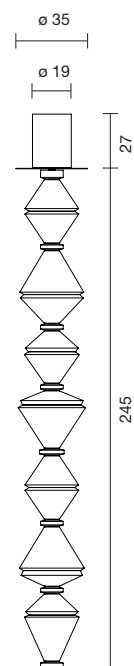

OÏPHORIQUE T GR

128000340953	STRUCTURE LIGHT GREY DIFFUSER	5.048 €
128000340952	STRUCTURE FIRE RESISTANT DARK GREY DIFFUSER	5.389 €