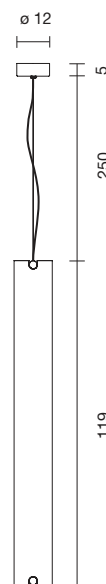

B15 T V PE

119000340978	TRANSPARENT GLASS DIFFUSER DARK BLUE	2.580 €

2 x G5 54W 2.700K
Switch dimm and Dali dimmable driver included

Net weight: 5.5 kg | Gross Weight: 9.1 kg

CE IP-20