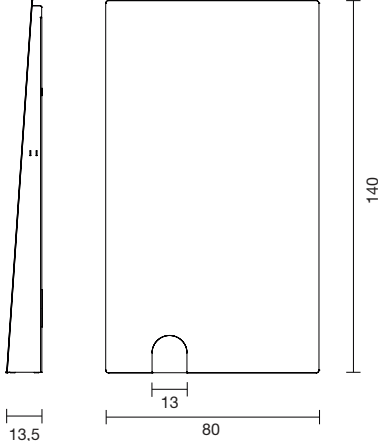

JERRY!

315000600005	WHITE	4.254 €

LED COB 8W 2.700K 630Lm + Strip LED 7W 2.700K 525Lm
Light source included

Net weight: 16 kg | Gross Weight: 18 kg

CE IP-20