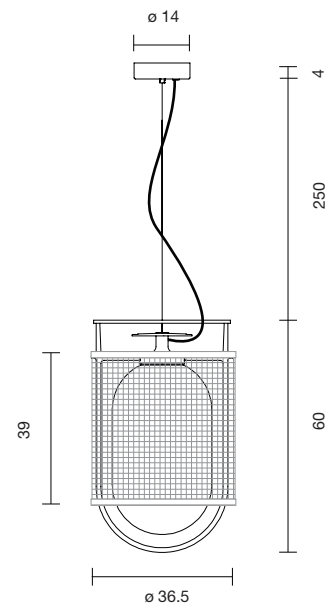

DENGLONG T PE

136000600020	ANTHRACITE - INDOOR	3.095 €
501000600020	ANTHRACITE - OUTDOOR	3.095 €

LED Module $\varnothing$ 46 8,5W 2.700K 680Lm
Light source included - led module dimmable with phase-cut dimmers

Net weight: 6 kg | Gross Weight: 8 kg

Indoors
IP-20

Outdoors
IP-65