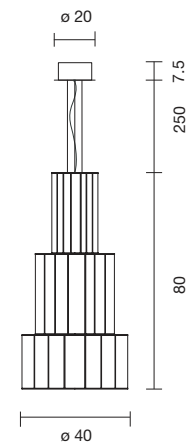

CE IP-20

BABEL T GR

125000640006	BLACK MATT	6.959 €
125000640007	GOLDEN	7.098 €

Strip LED 42W 2.700K 3.160Lm + LED Module $\varnothing$ 70 16,6W 2.700K 1350Lm
Light source included - 1-10V dimmable driver included for strip led
& led module dimmable with phase-cut dimmers
Net weight: 20.8 kg | Gross Weight: 32.3 kg