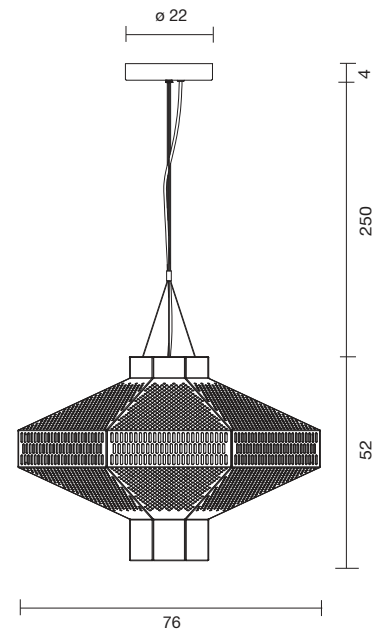

MA-ROCK T ME

153000600005	WHITE	2.808 €
153000600007	GOLDEN	3.024 €

2 x LED Module 9W 2.700K 1440Lm
Light source included - 1-10V dimmable driver included

Net weight: 9.8 kg | Gross Weight: XX kg

CE IP-20