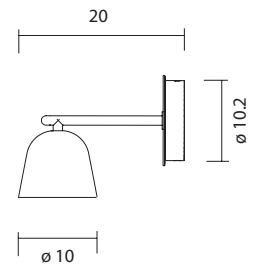

LED COB 15W 2.700K 1275Lm

Light source included - Cob led dimmable with phase-cut dimmers

Net weight: 15 kg | Gross Weight: 19 kg

CE IP-20

LIGHTO A

415000600986	BLACK MATT - BLACK CHROME	421 €
415000600991	BLACK - GOLDEN GLOSSY	421 €