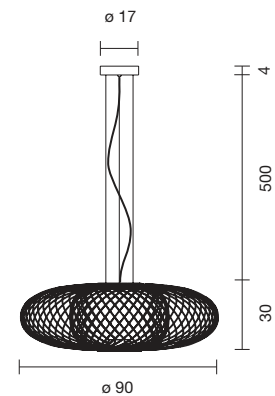

2 x LED Module ø 70 16,6W 2.700K 1350Lm
Light source included - led modules are dimmable with phase-cut dimmers

 Net weight: 11.8 kg | Gross Weight: 18.7 kg

CE   IP-20

ANWAR T 45

101000600006	GRAPHITE MATT	2.539 €
101000600007	GOLDEN MATT	2.590 €
101000600008	COPPER	2.691 €