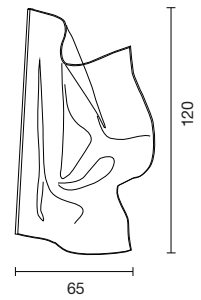

GWEILO QIN PE

319000600019	TRANSPARENT ACRYLIC	1.473 €

Strip LED 11W 3.000K 1.069Lm
Light source included - Dimmer included

Net weight: 5 kg | Gross Weight: 7 kg

CE III IP-20