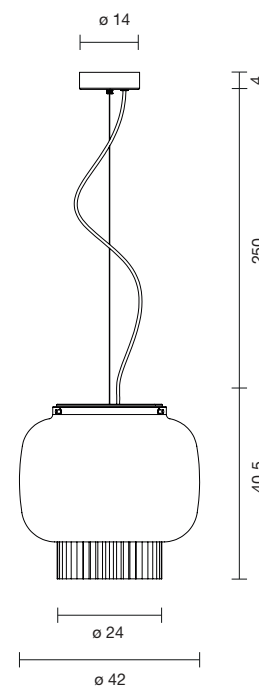

MANILA T GR

145000140929	GOLDEN MATT	TRANSPARENT DIFFUSER	961 €
145000140930	GRAPHITE MATT	BLACK DIFFUSER	961 €