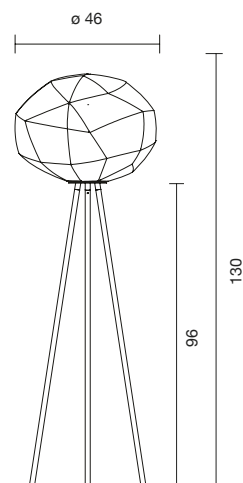

LED Module 14W 2.700K 1.400Lm
Light source included

 Net weight: 48 kg | Gross Weight: 52 kg

Indoors
 CE  IP-20

Outdoors
 CE  IP-65

GEMO P

| | | |
|--------------|-------------------------------------|---------|
| 320020100034 | BLACK CHROME - BLOWN GLASS DIFFUSER | 1,272 € |
|--------------|-------------------------------------|---------|