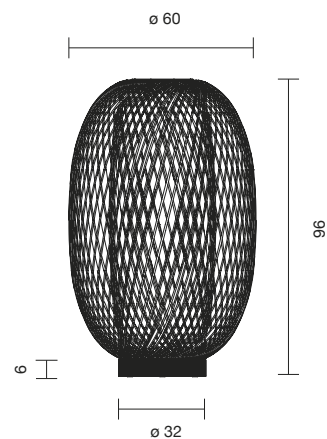

E27 Halo. Eco. Max. 150W | E27 LED 15W 2.700K DIMM
Light source not included - Dimmer included

 Net weight: 9.9 kg | Gross Weight: 17.4 kg

  IP-20

ANWAR P 45

| | | |
|--------------|----------------|---------|
| 304020700006 | GRAPHITE MATTE | 3,207 € |
| 304020700007 | GOLDEN MATTE | 3,271 € |
| 304020700008 | COPPER | 3,402 € |

LED Module 9W 2.700 1440Lm
Light source included

 Net weight: 13.9 kg | Gross Weight: 18.9 kg

  IP-20

ANWAR P 90

| | | |
|--------------|----------------|---------|
| 305020700006 | GRAPHITE MATTE | 4,028 € |
| 305020700007 | GOLDEN MATTE | 4,108 € |
| 305020700008 | COPPER | 4,272 € |