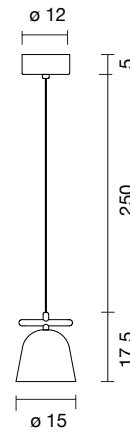

LIGHTO T GR

158020600986	BLACK MATTE - BLACK CHROME CUP	491 €
158020600991	BLACK MATTE - GOLDEN GLOSSY CUP	491 €

MINIMUM ORDER QUANTITY 10pcs.

LED COB 15W 2.700K 1275Lm

Light source included - Cob led dimmable with phase-cut dimmers

Net weight: 1.1 kg | Gross Weight: 2 kg