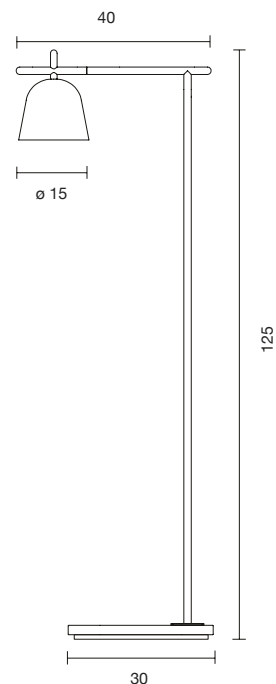

MINIMUM ORDER QUANTITY 10pcs.

LED COB 15W 2.700K 1275Lm
Light source included - Dimmer included

 Net weight: 15 kg | Gross Weight: 19 kg

  IP-20

LIGHTOREAD P

| | | |
|--------------|---|---------|
| 317020640961 | BLACK MATTE - BLACK CHROME CUP - BLACK MARBLE BASE | 2,085 € |
| 317020640963 | BLACK MATTE - GOLDEN GLOSSY CUP - BLACK MARBLE BASE | 2,085 € |