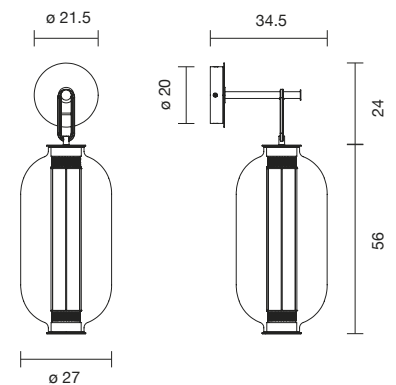

BAI A BA BA

402020640976	BRONZE - AMBER GLASS DIFFUSER	2,428 €
402020640977	BRONZE - GREY GLASS DIFFUSER	2,428 €
402020640978	BRONZE - TRANSPARENT GLASS DIFFUSER	2,428 €
506020640976	BRONZE - AMBER GLASS DIFFUSER - OUTDOOR	2,600 €
506020640977	BRONZE - GREY GLASS DIFFUSER - OUTDOOR	2,600 €
506020640978	BRONZE - TRANSPARENT GLASS DIFFUSER - OUTDOOR	2,600 €