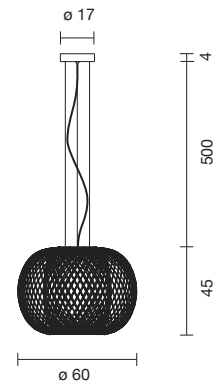

CE IP-20

ANWAR T 90

103020600006	GRAPHITE MATTE	3,812 €
103020600007	GOLDEN MATTE	3,888 €
103020600008	COPPER	4,034 €

2 X LED Module 9W 2.700 1440Lm
Light source included - 1-10V dimmable driver included

Net weight: 13.8 kg | Gross Weight: 20.4 kg