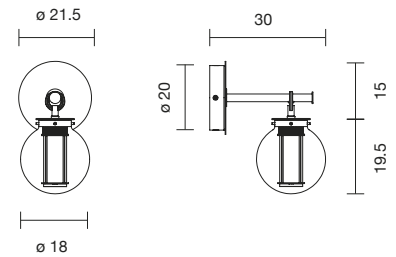

BAI A DI DI

403020640976	BRONZE - AMBER GLASS DIFFUSER	1,442 €
403020640977	BRONZE - GREY GLASS DIFFUSER	1,442 €
403020640978	BRONZE - TRANSPARENT GLASS DIFFUSER	1,442 €