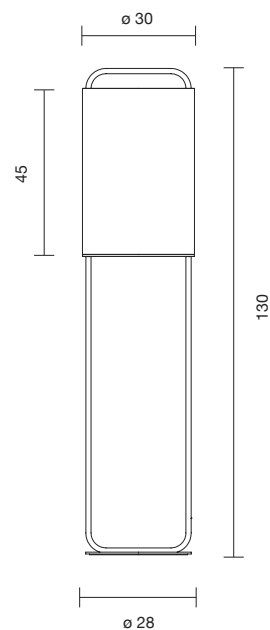

2x G5 54W 2.700K
Light source not included

 Net weight: 10.1 kg | Gross Weight: 13.5 kg

   IP-20

FLOOR

ALISTAIR P

| | | |
|--------------|---------------------------------------|---------|
| 306020100009 | GOLDEN MATTE - BLOWN GLASS DIFFUSER | 2,072 € |
| 306020100010 | GRAPHITE MATTE - BLOWN GLASS DIFFUSER | 2,031 € |

E27 Halo. Eco. Max. 150W | E27 LED 15W 2.700K DIMM
Light source not included - Dimmer included

 Net weight: 9.9 kg | Gross Weight: 17.4 kg

  IP-20

ANWAR P 45

| | | |
|--------------|----------------|---------|
| 304020700006 | GRAPHITE MATTE | 3,207 € |
| 304020700007 | GOLDEN MATTE | 3,271 € |
| 304020700008 | COPPER | 3,402 € |

LED Module 9W 2.700 1440Lm
Light source included

 Net weight: 13.9 kg | Gross Weight: 18.9 kg

  IP-20

ANWAR P 90

| | | |
|--------------|----------------|---------|
| 305020700006 | GRAPHITE MATTE | 4,028 € |
| 305020700007 | GOLDEN MATTE | 4,108 € |
| 305020700008 | COPPER | 4,272 € |