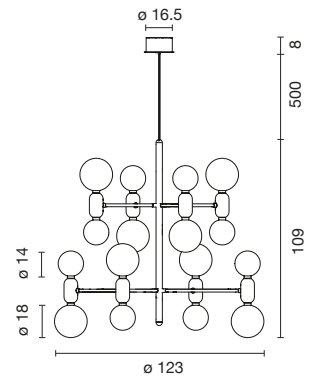

ABALLS CHANDELIER 8

113020500005	WHITE	15,307 €
113020500006	BLACK	15,307 €
113020500007	GOLDEN	16,805 €
113020500008	COPPER	16,805 €
113020500028	PLATINUM	17,981 €