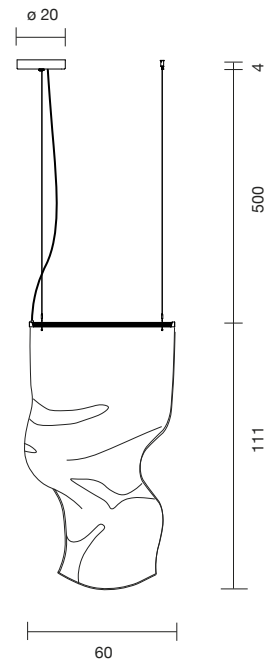

Strip LED 5.3W 3.000K 500 Lm
Light source included - 1-10V dimmable driver included

 Net weight: 6.8 kg | Gross Weight: 22.5 kg

CE   IP-20

SUSPENSION

GWEILO ZHOU V PE

| | | |
|--------------|-----------------|---------|
| 155020600019 | GOLDEN ANODISED | 1,777 € |
| 155020600037 | SILVER ANODISED | 1,777 € |