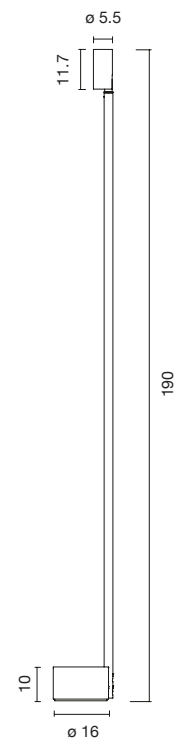

MINIMUM ORDER QUANTITY 10pcs.

E 27 Halo. Eco. Max. 150W | E27 LED 15W 2.700K DIMM
Dimmer included

 Net weight: 6 kg | Gross Weight: 9.8 kg

  IP-20

GHAN

| | | |
|--------------|--|---------|
| 328020600001 | BRUSHED STAINLESS STEEL - BRUSHED ALUMINUM HOOD | 1,530 € |
| 328020600004 | BRUSHED STAINLESS STEEL - CHROME HOOD | 1,530 € |
| 328020600006 | BRUSHED STAINLESS STEEL - BLACK LACQUERED HOOD | 1,530 € |
| 328020600026 | BRUSHED STAINLESS STEEL - YELLOW LACQUERED HOOD | 1,530 € |