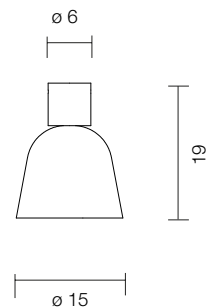

LIGHTO C GR

160020600986	BLACK MATTE - BLACK CHROME CUP	409 €
160020600991	BLACK MATTE - GOLDEN GLOSSY CUP	409 €