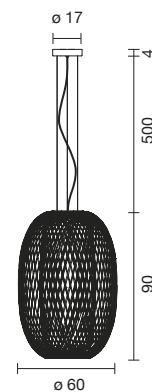

SUSPENSION

ANWAR T 30

102020600006	GRAPHITE MATTE	3,100 €
102020600007	GOLDEN MATTE	3,162 €
102020600008	COPPER	3,285 €

2 X LED Module 9W 2.700 1440Lm
Light source included - 1-10V dimmable driver included

Net weight: 11.8 kg | Gross Weight: 18.7 kg

CE IP-20

ANWAR T 45

101020600006	GRAPHITE MATTE	3,100 €
101020600007	GOLDEN MATTE	3,162 €
101020600008	COPPER	3,285 €

2 X LED Module 9W 2.700 1440Lm
Light source included - 1-10V dimmable driver included

Net weight: 8.9 kg | Gross Weight: 13.7 kg

CE IP-20

ANWAR T 90

103020600006	GRAPHITE MATTE	3,812 €
103020600007	GOLDEN MATTE	3,888 €
103020600008	COPPER	4,034 €

2 X LED Module 9W 2.700 1440Lm
Light source included - 1-10V dimmable driver included

Net weight: 13.8 kg | Gross Weight: 20.4 kg

CE IP-20