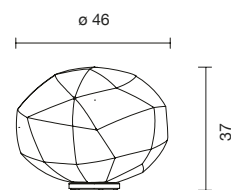

MINIMUM ORDER QUANTITY 10pcs.

E 27 Halo. Eco. Max. 150W | E27 LED 15W 2.700K DIMM
Light source not included - Dimmer included

 Net weight: 5 kg | Gross Weight: 7.8 kg

  IP-20

GEMO M II

| | | |
|--------------|-------------------------------------|-------|
| 216020100034 | BLACK CHROME - BLOWN GLASS DIFFUSER | 628 € |
|--------------|-------------------------------------|-------|