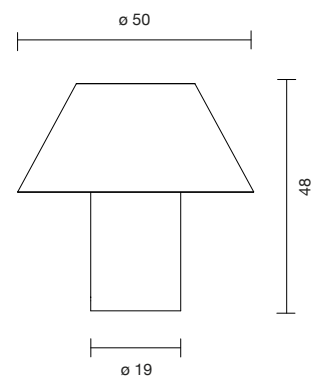

E27 LED A60 15W 2.700K DIMM
Light source not included - Dimmer included

 Net weight: 10 kg | Gross Weight: 14.7 kg

Indoors   IP-20 Outdoors   IP-65

PETRA M GR

| | | |
|--------------|-------------------------------|---------|
| 221020100035 | ALABASTER | 2,448 € |
| 510020100035 | ALABASTER - OUTDOOR | 2,549 € |
| 510020199035 | ALABASTER - CASAMBI - OUTDOOR | 3,059 € |