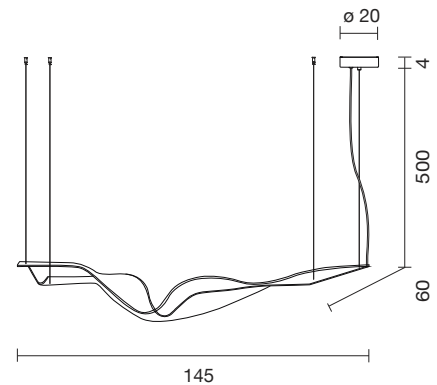

GEMO T

139020100034	BLACK CHROME - BLOWN GLASS DIFFUSER	628 €

MINIMUM ORDER QUANTITY 10pcs.

E 27 Halo. Eco. Max. 150W | E27 LED 15W 2.700K
Light source not included

Net weight: 4.5 kg | Gross Weight: 6.7 kg

CE IP-20

GWEILO ZHOU H PE

161020600019	GOLDEN ANODISED	1,777 €
161020600037	SILVER ANODISED	1,777 €

Strip LED 5.3W 3.000K 500Lm
Light source included - 1-10V dimmable driver included

Net weight: 4.8 kg | Gross Weight: 17.2 kg

CE IP-20

GWEILO ZHOU H GR

162020600019	GOLDEN ANODISED	2,329 €
162020600037	SILVER ANODISED	2,329 €

Strip LED 5.3W 3.000K 500 Lm
Light source included - 1-10V dimmable driver included

Net weight: 6.8 kg | Gross Weight: 22.5 kg

CE IP-20