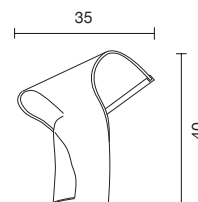

MINIMUM ORDER QUANTITY 10pcs.

E 27 Halo. Eco. Max. 150W | E27 LED 15W 2.700K DIMM
Light source not included - Dimmer included

 Net weight: 5 kg | Gross Weight: 7.8 kg

CE  IP-20

GWEILO SONG

| | | |
|--------------|-----------------|-------|
| 211020600019 | GOLDEN ANODISED | 645 € |
| 211020600037 | SILVER ANODISED | 645 € |