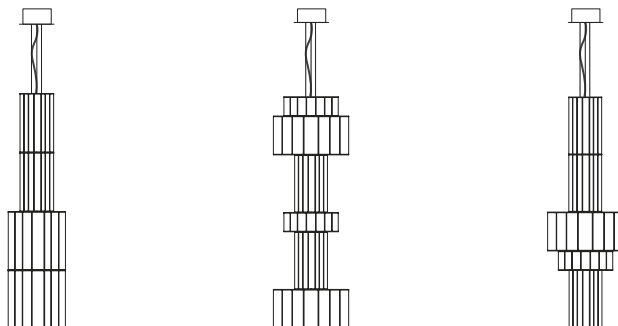

BABEL T GR CUSTOM

125020640970 CUSTOM COMBINATION 8,481 €

Choose the shapes and color combination you desire and create your custom BABEL.

** The sketches are examples.

Strip LED 42W 2.700K 3.160Lm + LED Module 9W 2.700K 1960Lm
Light source included - 1-10V dimmable driver included

CE IP-20