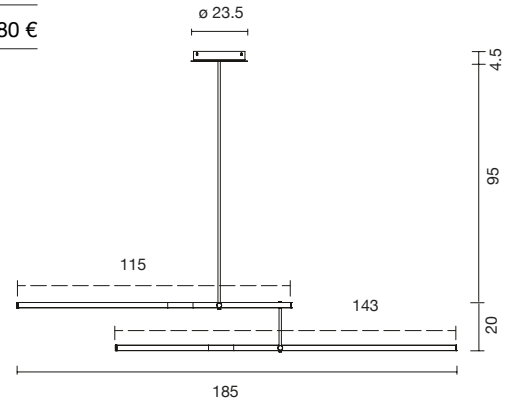

2 x LED Module 12W 2.700K 1966Lm
Light source included - 1-10V dimmable driver included

 Net weight: 12.9 kg | Gross Weight: 17,5 kg

CE    IP-20

SUSPENSION

NITÖ T S

| | | |
|--------------|----------------|---------|
| 148020600010 | GRAPHITE MATTE | 3,680 € |
|--------------|----------------|---------|