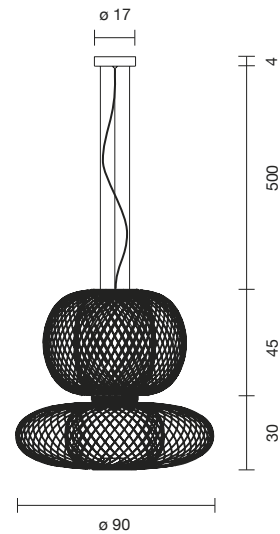

2 X LED Module 9W 2.700 1440Lm
Light source included - 1-10V dimmable driver included

 Net weight: 24.1 kg | Gross Weight: 38.3kg

CE   IP-20

ANWAR T COMBI. - TOP 45 / BOTTOM 90

| | | |
|--------------|---|---------|
| 105020640006 | TOP 45 / BOTTOM 90 GRAPHITE MATTE | 6,545 € |
| 105020640007 | TOP 45 / BOTTOM 90 GOLDEN MATTE | 6,676 € |
| 105020640008 | TOP 45 / BOTTOM 90 COPPER | 6,990 € |
| 105020640954 | TOP 45 GRAPHITE MATTE / BOTTOM 90 GOLDEN MATTE | 6,676 € |
| 105020640955 | TOP 45 GRAPHITE MATTE / BOTTOM 90 COPPER | 6,840 € |
| 105020640956 | TOP 45 GOLDEN MATTE / BOTTOM 90 GRAPHITE MATTE | 6,676 € |
| 105020640957 | TOP 45 GOLDEN MATTE / BOTTOM 90 COPPER | 6,840 € |
| 105020640958 | TOP 45 COPPER / BOTTOM 90 GRAPHITE MATTE | 6,840 € |
| 105020640959 | TOP 45 COPPER / BOTTOM 90 GOLDEN MATTE | 6,840 € |

2 X LED Module 9W 2.700 1440Lm
Light source included - 1-10V dimmable driver included

 Net weight: 22.4 kg | Gross Weight: 37.9 kg

CE   IP-20

SUSPENSION

ANWAR T COMBI. - TOP 45 / BOTTOM 30

| | | |
|--------------|---|---------|
| 106020640006 | TOP 45 / BOTTOM 30 GRAPHITE MATTE | 6,111 € |
| 106020640007 | TOP 45 / BOTTOM 30 GOLDEN MATTE | 6,233 € |
| 106020640008 | TOP 45 / BOTTOM 30 COPPER | 6,533 € |
| 106020640954 | TOP 45 GRAPHITE MATTE / BOTTOM 30 GOLDEN MATTE | 6,233 € |
| 106020640955 | TOP 45 GRAPHITE MATTE / BOTTOM 30 COPPER | 6,390 € |
| 106020640956 | TOP 45 GOLDEN MATTE / BOTTOM 30 GRAPHITE MATTE | 6,233 € |
| 106020640957 | TOP 45 GOLDEN MATTE / BOTTOM 30 COPPER | 6,390 € |
| 106020640958 | TOP 45 COPPER / BOTTOM 30 GRAPHITE MATTE | 6,390 € |
| 106020640959 | TOP 45 COPPER / BOTTOM 30 GOLDEN MATTE | 6,390 € |