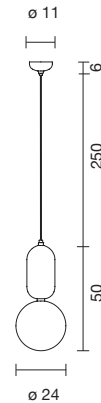

CE IP-20

ABALLS T GR

110020100005	WHITE	1,187 €
110020100006	BLACK	1,187 €
110020100007	GOLDEN	1,365 €
110020100008	COPPER	1,365 €
110020100028	PLATINUM	1,456 €

E26 Halo. Eco. Max. 150W | E26 LED 15W 2.700K
Light source not included.

Net weight: 5.2 kg | Gross Weight: 7.8 kg