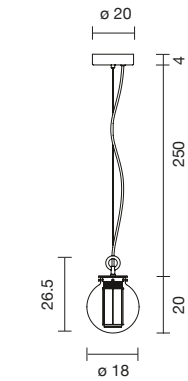

Strip LED 5,8W 2.700K 448Lm
Light source included - 1-10V dimmable driver included

 Net weight: 1.8 kg | Gross Weight: 3.2 kg

   IP-20

BAI T BA BA

| | | |
|--------------|---|---------|
| 116020640976 | BRONZE - AMBER GLASS DIFFUSER | 2,331 € |
| 116020640977 | BRONZE - GREY GLASS DIFFUSER | 2,331 € |
| 116020640978 | BRONZE - TRANSPARENT GLASS DIFFUSER | 2,331 € |
| 508020640976 | BRONZE - AMBER GLASS DIFFUSER - OUTDOOR | 2,503 € |
| 508020640977 | BRONZE - GREY GLASS DIFFUSER - OUTDOOR | 2,503 € |
| 508020640978 | BRONZE - TRANSPARENT GLASS DIFFUSER - OUTDOOR | 2,503 € |