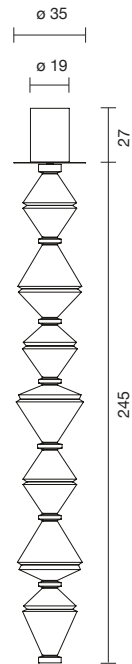

OÏPHORIQUE T GR

128020340952	FIRE RESISTANT DARK GREY DIFFUSER	6,402 €
128020340953	LIGHT GREY DIFFUSER	5,997 €