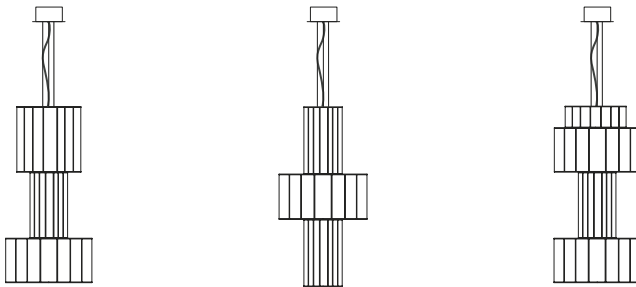

BABEL T ME CUSTOM

124020640970 CUSTOM COMBINATION 6,045 €

Choose the shapes and color combination you desire and create your custom BABEL.

** The sketches are examples.

Strip LED 26.5W 2.700K 2.000Lm + LED Module 9W 2.700K 1960Lm
Light source included - 1-10V dimmable driver included

CE IP-20