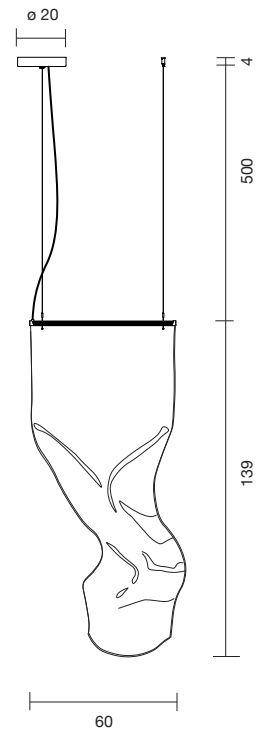

GWEILO ZHOU V GR

156020600019	GOLDEN ANODISED	2,330 €
156020600037	SILVER ANODISED	2,330 €

Strip LED 5.3W 3.000K 500 Lm
Light source included - 1-10V dimmable driver included

Net weight: 6.8 kg | Gross Weight: 22.5 kg

IP-20