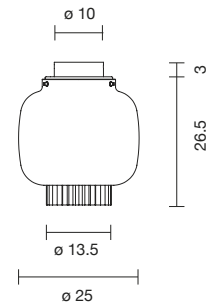

E27 Halo ECO Max. 77W | E27 LED A60 13W
Light source not included

 Net weight: 2.4 kg | Gross Weight: 4.3 kg

   IP-20

MANILA C GR

| | | |
|--------------|--|---------|
| 151020140929 | GOLDEN MATTE - BEIGE TEXTILE - TRANSPARENT GLASS DIFFUSER | 1,111 € |
| 151020140930 | GRAPHITE MATTE - GREY TEXTILE - BLACK GLASS DIFFUSER | 1,111 € |