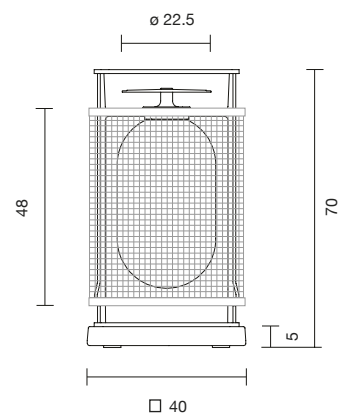

DENGLONG P PE

313020640974	ANTHRACITE - GREY BASE - INDOOR	4,332 €
503020640974	ANTHRACITE - GREY BASE - OUTDOOR	4,556 €