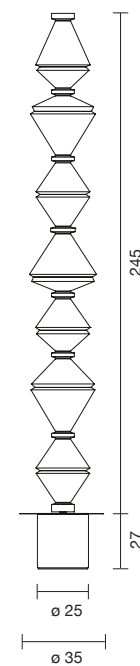

OÏPHORIQUE P GR

310020340952	FIRE RESISTANT DARK GREY DIFFUSER	6,739 €
310020340953	LIGHT GREY DIFFUSER	6,497 €