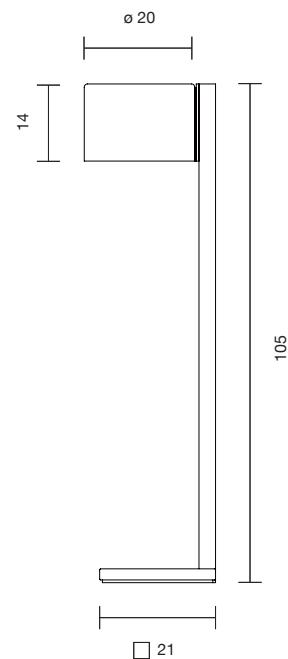

BETA P

308020140964	BRUSHED BRASS - WHITE MARBLE BASE - WHITE DIFFUSER	1,441 €

MINIMUM ORDER QUANTITY 10pcs.

E 27 Halo. Eco. Max. 150W | E27 LED 15W 2.700K DIMM
Dimmer included

Net weight: 6.4 kg | Gross Weight: 8.7 kg

CE IP-20