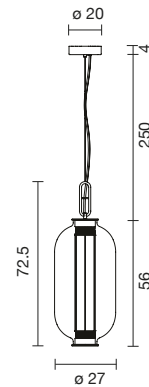

Indoors IP-20   Outdoors IP-65

BAI T MA MA

115020640976	BRONZE - AMBER GLASS DIFFUSER	2,437 €
115020640977	BRONZE - GREY GLASS DIFFUSER	2,437 €
115020640978	BRONZE - TRANSPARENT GLASS DIFFUSER	2,437 €
507020640976	BRONZE - AMBER GLASS DIFFUSER - OUTDOOR	2,707 €
507020640977	BRONZE - GREY GLASS DIFFUSER - OUTDOOR	2,707 €
507020640978	BRONZE - TRANSPARENT GLASS DIFFUSER - OUTDOOR	2,707 €

Strip LED 9.6W 2.700K 720Lm + LED Module 9W 2.700K 1960Lm
Light source included - 1-10V dimmable driver included

Net weight: 6.3 kg | Gross Weight: 11.3 kg