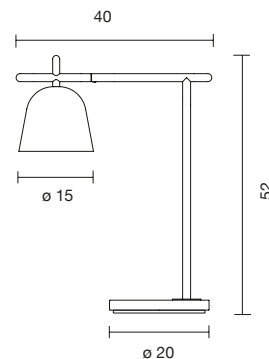

LIGHTOREAD M

213020640961	BLACK MATTE - BLACK CHROME CUP - BLACK MARBLE BASE	1,802 €
213020640963	BLACK MATTE - GOLDEN GLOSSY CUP - BLACK MARBLE BASE	1,802 €