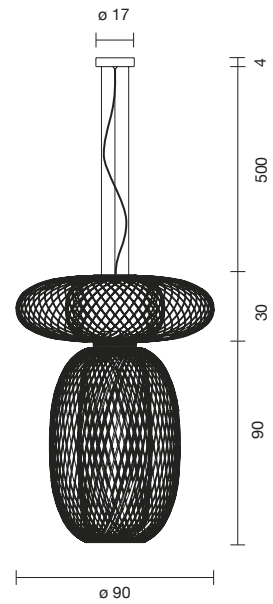

2 X LED Module 9W 2.700 1440Lm
Light source included - 1-10V dimmable driver included

 Net weight: 13.8 kg | Gross Weight: 20.4 kg

CE    IP-20

ANWAR T COMBI. - TOP 30 / BOTTOM 90

| | | |
|--------------|---|---------|
| 104020640006 | TOP 30 / BOTTOM 90 GRAPHITE MATTE | 6,545 € |
| 104020640007 | TOP 30 / BOTTOM 90 GOLDEN MATTE | 6,676 € |
| 104020640008 | TOP 30 / BOTTOM 90 COPPER | 6,990 € |
| 104020640954 | TOP 30 GRAPHITE MATTE / BOTTOM 90 GOLDEN MATTE | 6,676 € |
| 104020640955 | TOP 30 GRAPHITE MATTE / BOTTOM 90 COPPER | 6,840 € |
| 104020640956 | TOP 30 GOLDEN MATTE / BOTTOM 90 GRAPHITE MATTE | 6,676 € |
| 104020640957 | TOP 30 GOLDEN MATTE / BOTTOM 90 COPPER | 6,840 € |
| 104020640958 | TOP 30 COPPER / BOTTOM 90 GRAPHITE MATTE | 6,840 € |
| 104020640959 | TOP 30 COPPER / BOTTOM 90 GOLDEN MATTE | 6,840 € |

2 X LED Module 9W 2.700 1440Lm
Light source included - 1-10V dimmable driver included

 Net weight: 24.1 kg | Gross Weight: 38.3kg

CE   IP-20

ANWAR T COMBI. - TOP 45 / BOTTOM 90

| | | |
|--------------|---|---------|
| 105020640006 | TOP 45 / BOTTOM 90 GRAPHITE MATTE | 6,545 € |
| 105020640007 | TOP 45 / BOTTOM 90 GOLDEN MATTE | 6,676 € |
| 105020640008 | TOP 45 / BOTTOM 90 COPPER | 6,990 € |
| 105020640954 | TOP 45 GRAPHITE MATTE / BOTTOM 90 GOLDEN MATTE | 6,676 € |
| 105020640955 | TOP 45 GRAPHITE MATTE / BOTTOM 90 COPPER | 6,840 € |
| 105020640956 | TOP 45 GOLDEN MATTE / BOTTOM 90 GRAPHITE MATTE | 6,676 € |
| 105020640957 | TOP 45 GOLDEN MATTE / BOTTOM 90 COPPER | 6,840 € |
| 105020640958 | TOP 45 COPPER / BOTTOM 90 GRAPHITE MATTE | 6,840 € |
| 105020640959 | TOP 45 COPPER / BOTTOM 90 GOLDEN MATTE | 6,840 € |