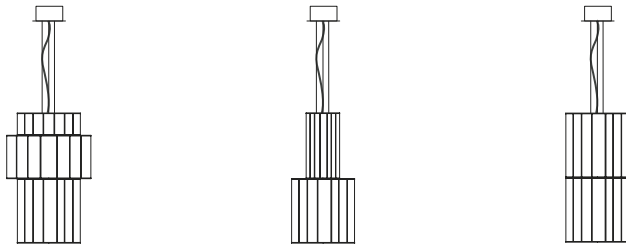

BABEL T PE CUSTOM

123020640970 CUSTOM COMBINATION 4,819 €

Choose the shapes and color combination you desire and create your custom BABEL.

** The sketches are examples.

Strip LED 19.5W 2.700K 1.480Lm + LED Module 9W 2.700K 1960Lm
Light source included - 1-10V dimmable driver included

CE IP-20