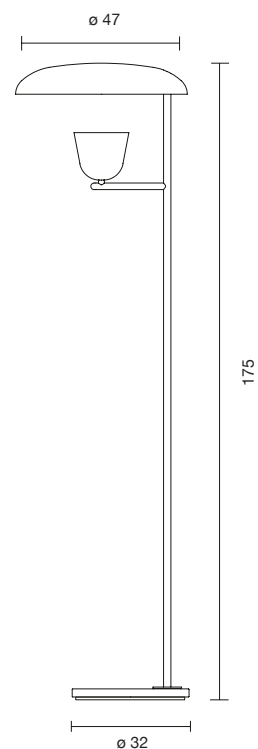

MINIMUM ORDER QUANTITY 10pcs.

LED COB 15W 2.700K 1275Lm
Light source included - Dimmer included

 Net weight: 15 kg | Gross Weight: 19 kg

  IP-20

LIGHTOREAD P

| | | |
|--------------|---|---------|
| 317020640961 | BLACK MATTE - BLACK CHROME CUP - BLACK MARBLE BASE | 2,085 € |
| 317020640963 | BLACK MATTE - GOLDEN GLOSSY CUP - BLACK MARBLE BASE | 2,085 € |