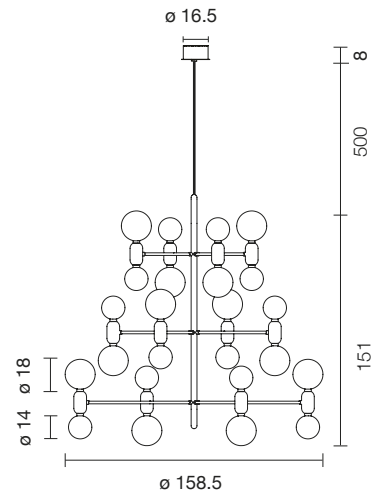

16 x G9 Halo. Max. 30W | 16 x G9 LED 4W 2.700K 480Lm
Light source not included

Net weight: 24.3 kg | Gross Weight: 53.6 kg

CE IP-20

SUSPENSION

ABALLS CHANDELIER 12

| | | |
|--------------|----------|----------|
| 111020500005 | WHITE | 20,507 € |
| 111020500006 | BLACK | 20,507 € |
| 111020500007 | GOLDEN | 22,764 € |
| 111020500008 | COPPER | 22,764 € |
| 111020500028 | PLATINUM | 24,130 € |