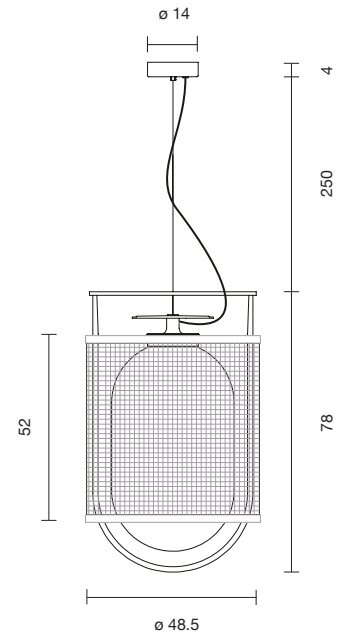

LED Module 14W 2.700K 1.400Lm
Light source included - led module dimmable with phase-cut dimmers

 Net weight: 12 kg | Gross Weight: 15 kg

Indoors
   IP-20

Outdoors
   IP-65

GEMO T

| | | |
|--------------|-------------------------------------|-------|
| 139020100034 | BLACK CHROME - BLOWN GLASS DIFFUSER | 628 € |
|--------------|-------------------------------------|-------|