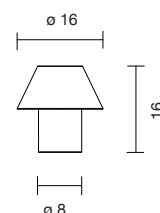

PETRA M PE

219020100035	ALABASTER	494 €