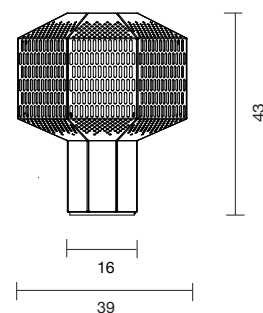

MA-ROCK M

218020600005	WHITE	1,606 €
218020600007	GOLDEN	1,792 €

LED COB 15W 2.700K 1275Lm
Light source included - Dimmer included

Net weight: 3 kg | Gross Weight: 4.2 kg

IP-20