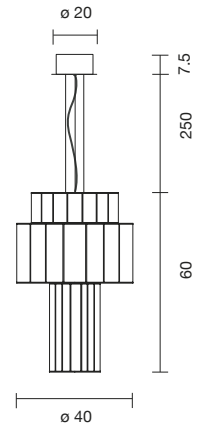

MINIMUM ORDER QUANTITY 10pcs.

2 x G5 49W 2.700K

Light source not included - Switch dimm and Dali dimmable driver included

Net weight: 7.1 kg | Gross Weight: 10.8 kg

CE IP-20

BABEL T PE

| | | |
|--------------|-------------|---------|
| 123020640006 | BLACK MATTE | 4,567 € |
| 123020640007 | GOLDEN | 4,659 € |