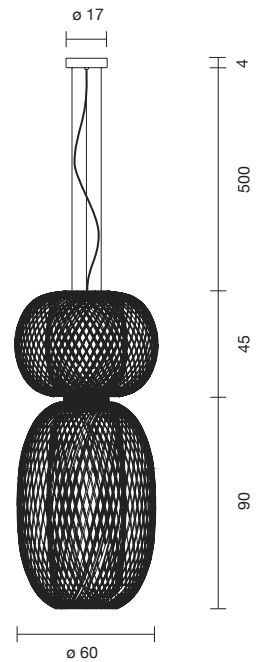

2 X LED Module 9W 2.700 1440Lm
Light source included - 1-10V dimmable driver included

 Net weight: 13.8 kg | Gross Weight: 20.4 kg

CE    IP-20

ANWAR T COMBI. - TOP 30 / BOTTOM 90

| | | |
|--------------|---|---------|
| 104020640006 | TOP 30 / BOTTOM 90 GRAPHITE MATTE | 6,545 € |
| 104020640007 | TOP 30 / BOTTOM 90 GOLDEN MATTE | 6,676 € |
| 104020640008 | TOP 30 / BOTTOM 90 COPPER | 6,990 € |
| 104020640954 | TOP 30 GRAPHITE MATTE / BOTTOM 90 GOLDEN MATTE | 6,676 € |
| 104020640955 | TOP 30 GRAPHITE MATTE / BOTTOM 90 COPPER | 6,840 € |
| 104020640956 | TOP 30 GOLDEN MATTE / BOTTOM 90 GRAPHITE MATTE | 6,676 € |
| 104020640957 | TOP 30 GOLDEN MATTE / BOTTOM 90 COPPER | 6,840 € |
| 104020640958 | TOP 30 COPPER / BOTTOM 90 GRAPHITE MATTE | 6,840 € |
| 104020640959 | TOP 30 COPPER / BOTTOM 90 GOLDEN MATTE | 6,840 € |

2 X LED Module 9W 2.700 1440Lm
Light source included - 1-10V dimmable driver included

 Net weight: 24.1 kg | Gross Weight: 38.3kg

CE   IP-20

ANWAR T COMBI. - TOP 45 / BOTTOM 90

| | | |
|--------------|---|---------|
| 105020640006 | TOP 45 / BOTTOM 90 GRAPHITE MATTE | 6,545 € |
| 105020640007 | TOP 45 / BOTTOM 90 GOLDEN MATTE | 6,676 € |
| 105020640008 | TOP 45 / BOTTOM 90 COPPER | 6,990 € |
| 105020640954 | TOP 45 GRAPHITE MATTE / BOTTOM 90 GOLDEN MATTE | 6,676 € |
| 105020640955 | TOP 45 GRAPHITE MATTE / BOTTOM 90 COPPER | 6,840 € |
| 105020640956 | TOP 45 GOLDEN MATTE / BOTTOM 90 GRAPHITE MATTE | 6,676 € |
| 105020640957 | TOP 45 GOLDEN MATTE / BOTTOM 90 COPPER | 6,840 € |
| 105020640958 | TOP 45 COPPER / BOTTOM 90 GRAPHITE MATTE | 6,840 € |
| 105020640959 | TOP 45 COPPER / BOTTOM 90 GOLDEN MATTE | 6,840 € |