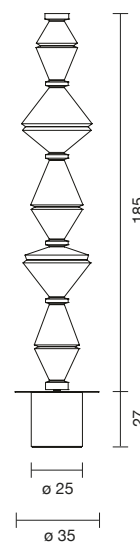

OÏPHORIQUE P PE

309020340952	FIRE RESISTANT DARK GREY DIFFUSER	6,250 €
309020340953	LIGHT GREY DIFFUSER	5,852 €