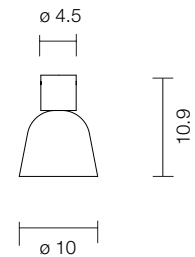

LIGHTO C PE

159020600986	BLACK MATTE - BLACK CHROME CUP	365 €
159020600991	BLACK MATTE - GOLDEN GLOSSY CUP	365 €