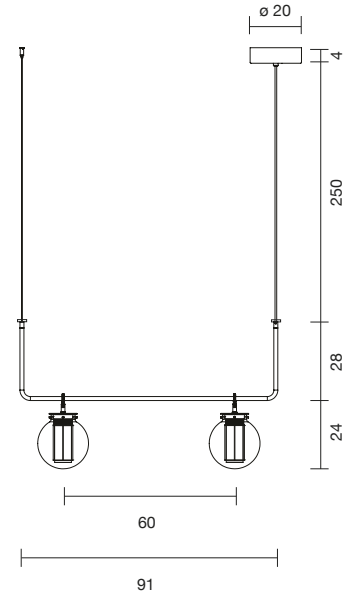

SUSPENSION

BAI T CHANDELIER II

117020640976	BRONZE - AMBER GLASS DIFFUSER	3,127 €
117020640977	BRONZE - GREY GLASS DIFFUSER	3,127 €
117020640978	BRONZE - TRANSPARENT GLASS DIFFUSER	3,127 €