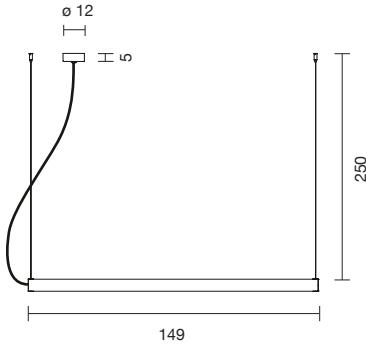

MINIMUM ORDER QUANTITY 10pcs.

2 x G5 54W 2.700K
Light source not included - Switch dimm and Dali dimmable driver included

 Net weight: 5.5 kg | Gross Weight: 9.1 kg

CE    IP-20

SUSPENSION

B15 T H GR

| | | |
|--------------|--|---------|
| 122020340978 | TRANSPARENT GLASS DIFFUSER - DARK BLUE | 3,101 € |
|--------------|--|---------|