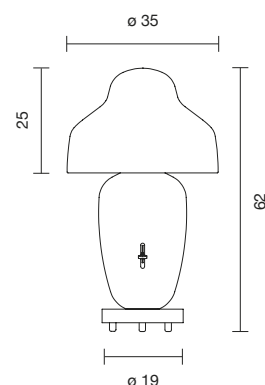

IP-20

GEMO M

215020100034	BLACK CHROME - BLOWN GLASS DIFFUSER	1,221 €

MINIMUM ORDER QUANTITY 10pcs.

E 27 Halo. Eco. Max. 150W | E27 LED 15W 2.700K DIMM
Light source not included - Dimmer included

Net weight: 5 kg | Gross Weight: 7.8 kg