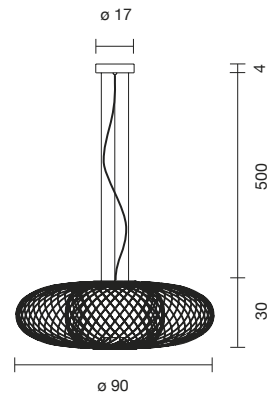

SUSPENSION

ANWAR T 30

102020600006	GRAPHITE MATTE	3,100 €
102020600007	GOLDEN MATTE	3,162 €
102020600008	COPPER	3,285 €

2 X LED Module 9W 2.700 1440Lm
Light source included - 1-10V dimmable driver included

Net weight: 11.8 kg | Gross Weight: 18.7 kg

CE IP-20

ANWAR T 45

101020600006	GRAPHITE MATTE	3,100 €
101020600007	GOLDEN MATTE	3,162 €
101020600008	COPPER	3,285 €

2 X LED Module 9W 2.700 1440Lm
Light source included - 1-10V dimmable driver included

Net weight: 8.9 kg | Gross Weight: 13.7 kg