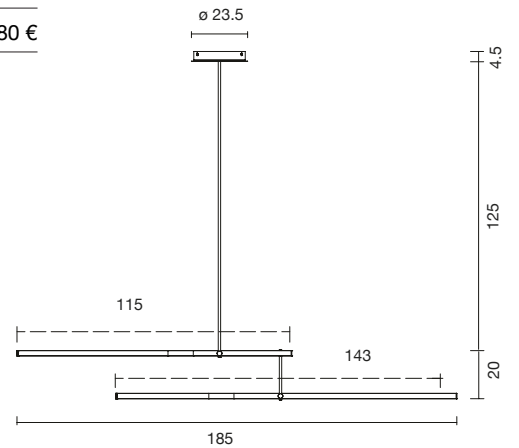

MINIMUM ORDER QUANTITY 10pcs.

PCB LED 50W 3.000K 4.600Lm
Light source included - 1-10V dimmable driver included

 Net weight: 2.8 kg | Gross Weight: 5 kg

   IP-20

NITÖ T L

| | | |
|--------------|----------------|---------|
| 149020600010 | GRAPHITE MATTE | 3,680 € |
|--------------|----------------|---------|