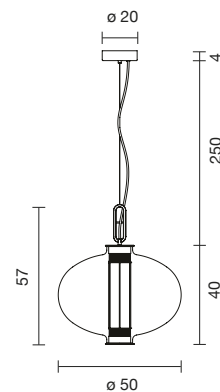

Indoors IP-20   Outdoors IP-65