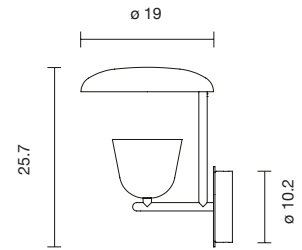

LIGHTOLIGHT A

410020600986	BLACK MATTE - BLACK CHROME CUP	833 €
410020600994	RED - GOLDEN GLOSSY CUP	833 €