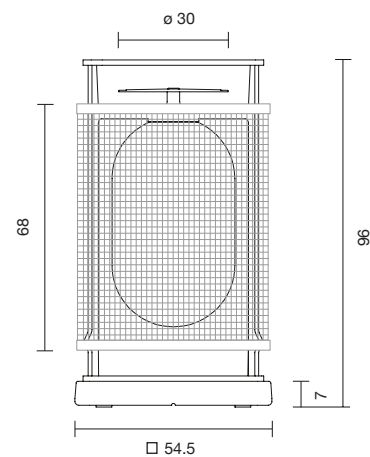

LED Module 14W 2.700K 1.400Lm
Light source included

 Net weight: 48 kg | Gross Weight: 52 kg

Indoors
 CE  IP-20

Outdoors
 CE  IP-65

GEMO P

| | | |
|--------------|-------------------------------------|---------|
| 320020100034 | BLACK CHROME - BLOWN GLASS DIFFUSER | 1,272 € |
|--------------|-------------------------------------|---------|