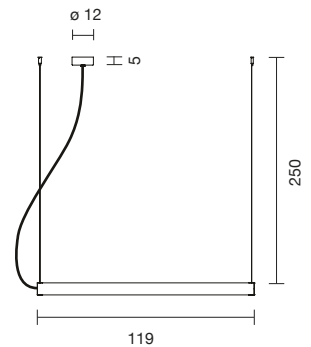

B15 T H PE

121020340978	TRANSPARENT GLASS DIFFUSER - DARK BLUE	2,980 €

MINIMUM ORDER QUANTITY 10pcs.

2 x G5 54W 2.700K
Light source not included - Switch dimm and Dali dimmable driver included

Net weight: 5.5 kg | Gross Weight: 9.1 kg

CE IP-20