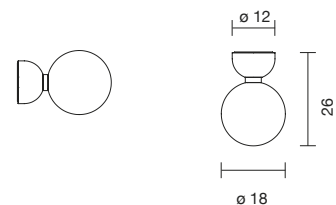

ABALLS A II ME

408020500005	WHITE	684 €
408020500006	BLACK	684 €
408020500007	GOLDEN	832 €
408020500008	COPPER	832 €
408020500028	PLATINUM	865 €