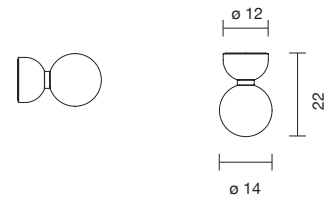

ABALLS A II PE

407020500005	WHITE	602 €
407020500006	BLACK	602 €
407020500007	GOLDEN	732 €
407020500008	COPPER	732 €
407020500028	PLATINUM	761 €