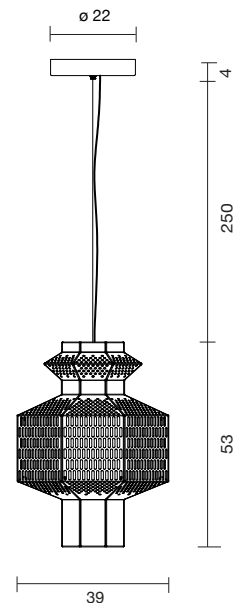

MA-ROCK T PE

152020600005	WHITE	2,169 €
152020600007	GOLDEN	2,411 €

2 x LED Module 9W 2.700K 1440Lm
Light source included - 1-10V dimmable driver included

Net weight: 4.9 kg | Gross Weight: 8.8 kg

IP-20