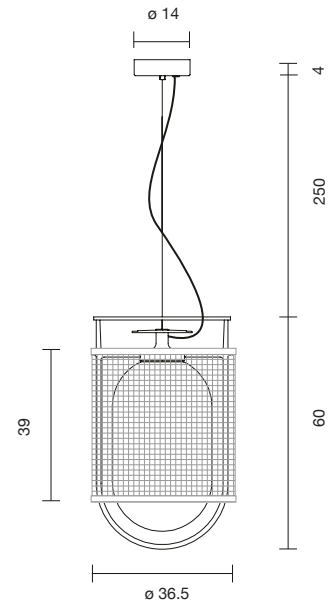

3x Strip LED 5,8W 2.700K 448Lm
Light source included - 1-10V dimmable driver included

 Net weight: 5.3 kg | Gross Weight: 8.9 kg

CE   IP-20

SUSPENSION

DENGLONG T PE

| | | |
|--------------|----------------------|---------|
| 136020600020 | ANTHRACITE - INDOOR | 3,445 € |
| 501020600020 | ANTHRACITE - OUTDOOR | 3,445 € |