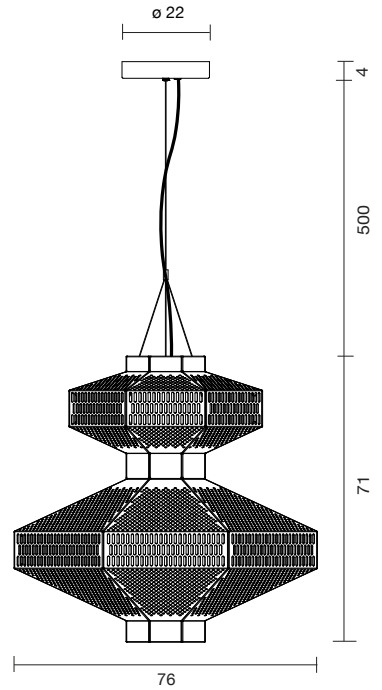

MA-ROCK T GR

154020600005	WHITE	4,324 €
154020600007	GOLDEN	4,633 €

2 x LED Module 12W 2.700K 1966Lm
Light source included - 1-10V dimmable driver included

Net weight: 12.9 kg | Gross Weight: 17,5 kg

CE IP-20