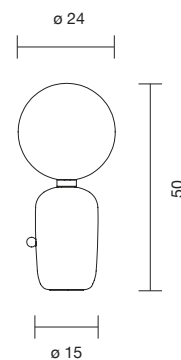

G9 Halo. Max. 48W

Light source not included - Dimmer included

 Net weight: 2.9 kg | Gross Weight: 5.8 kg

  IP-20

ABALLS M GR

| | | |
|--------------|----------|---------|
| 207020500005 | WHITE | 1,083 € |
| 207020500006 | BLACK | 1,083 € |
| 207020500007 | GOLDEN | 1,316 € |
| 207020500008 | COPPER | 1,316 € |
| 207020500028 | PLATINUM | 1,410 € |