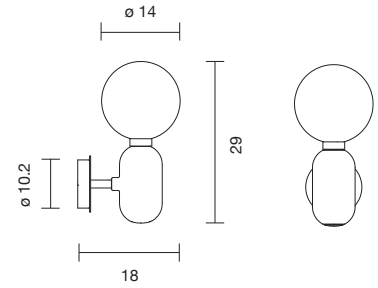

USB to USB-C cable included - wall brick not included

 Net weight: 2.2 kg | Gross Weight: 2.4 kg

  IP-20

WALL & CEILING

ABALLS A

| | | |
|--------------|----------|-------|
| 401020500005 | WHITE | 660 € |
| 401020500006 | BLACK | 660 € |
| 401020500007 | GOLDEN | 841 € |
| 401020500008 | COPPER | 841 € |
| 401020500028 | PLATINUM | 871 € |