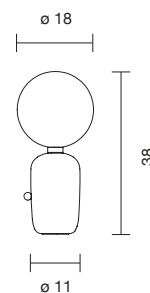

2x G5 54W 2.700K
Light source not included

 Net weight: 16.2 kg | Gross Weight: 24.9 kg

  IP-20

TABLE

ABALLS M PE

| | | |
|--------------|----------|---------|
| 206020500005 | WHITE | 848 € |
| 206020500006 | BLACK | 848 € |
| 206020500007 | GOLDEN | 1,022 € |
| 206020500008 | COPPER | 1,022 € |
| 206020500028 | PLATINUM | 1,076 € |