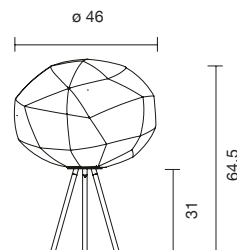

MINIMUM ORDER QUANTITY 10pcs.

E 27 Halo. Eco. Max. 150W | E27 LED 15W 2.700K DIMM
Light source not included - Dimmer included

 Net weight: 5 kg | Gross Weight: 7.8 kg

  IP-20

GEMO M II

| | | |
|--------------|-------------------------------------|-------|
| 216020100034 | BLACK CHROME - BLOWN GLASS DIFFUSER | 628 € |
|--------------|-------------------------------------|-------|