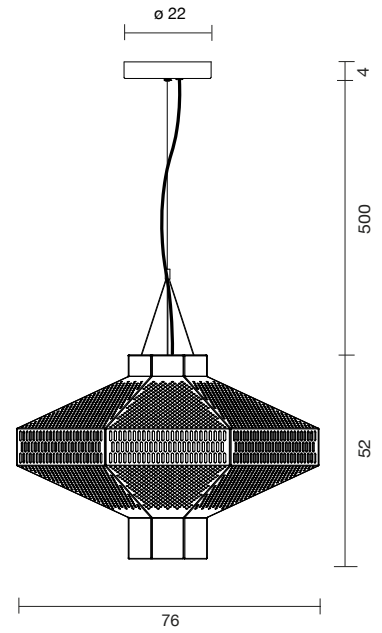

SUSPENSION

MA-ROCK T ME

153020600005	WHITE	3,212 €
153020600007	GOLDEN	3,459 €

2 x LED Module 9W 2.700K 1440Lm
Light source included - 1-10V dimmable driver included

Net weight: 9.8 kg | Gross Weight: 14,7 kg

CE IP-20