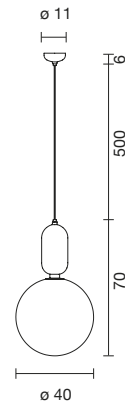

G9 Halo. Max. 48W | G9 LED 4W 2.700K 480Lm
Light source not included.

 Net weight: 4.1 kg | Gross Weight: 5.7 kg

CE   IP-20

ABALLS T GR

| | | |
|--------------|----------|---------|
| 110020100005 | WHITE | 1,187 € |
| 110020100006 | BLACK | 1,187 € |
| 110020100007 | GOLDEN | 1,365 € |
| 110020100008 | COPPER | 1,365 € |
| 110020100028 | PLATINUM | 1,456 € |

E26 Halo. Eco. Max. 150W | E26 LED 15W 2.700K
Light source not included.

 Net weight: 5.2 kg | Gross Weight: 7.8 kg

CE   IP-20

SUSPENSION

ABALLS CHANDELIER 4

| | | |
|--------------|----------|----------|
| 131020500005 | WHITE | 8,530 € |
| 131020500006 | BLACK | 8,530 € |
| 131020500007 | GOLDEN | 9,415 € |
| 131020500008 | COPPER | 9,415 € |
| 131020500028 | PLATINUM | 10,075 € |