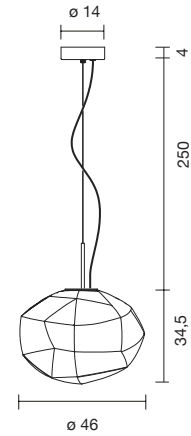

GEMO T

139020100034	BLACK CHROME - BLOWN GLASS DIFFUSER	628 €

MINIMUM ORDER QUANTITY 10pcs.

E 27 Halo. Eco. Max. 150W | E27 LED 15W 2.700K
Light source not included

Net weight: 4.5 kg | Gross Weight: 6.7 kg

CE IP-20

GWEILO ZHOU H PE

161020600019	GOLDEN ANODISED	1,777 €
161020600037	SILVER ANODISED	1,777 €

Strip LED 5.3W 3.000K 500Lm
Light source included - 1-10V dimmable driver included

Net weight: 4.8 kg | Gross Weight: 17.2 kg