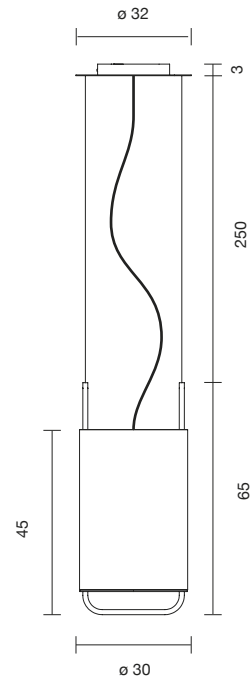

24 x G9 Halo. Max. 30W | 24 x G9 LED 4W 2.700K 480Lm
Light source not included

Net weight: 36.8 kg | Gross Weight: 77.1 kg

CE IP-20

ALISTAIR T

| | | |
|--------------|---------------------------------------|---------|
| 112020100009 | GOLDEN MATTE - BLOWN GLASS DIFFUSER | 1,910 € |
| 112020100010 | GRAPHITE MATTE - BLOWN GLASS DIFFUSER | 1,872 € |

E27 Halo. Eco. Max. 150W | E27 LED 15W 2.700K
Light source not included

Net weight: 6.2 kg | Gross Weight: 10.5 kg

CE IP-20

SUSPENSION

ANWAR T 30

| | | |
|--------------|----------------|---------|
| 102020600006 | GRAPHITE MATTE | 3,100 € |
| 102020600007 | GOLDEN MATTE | 3,162 € |
| 102020600008 | COPPER | 3,285 € |