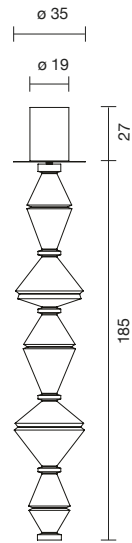

SUSPENSION

OÏPHORIQUE T PE

127020340952	FIRE RESISTANT DARK GREY DIFFUSER	6,004 €
127020340953	LIGHT GREY DIFFUSER	5,584 €