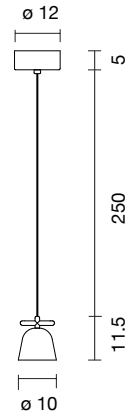

LIGHTO T PE

157020600986	BLACK MATTE - BLACK CHROME CUP	428 €
157020600991	BLACK MATTE - GOLDEN GLOSSY CUP	428 €

MINIMUM ORDER QUANTITY 10pcs.

LED COB 8W 2.700K 630Lm

Light source included - Cob led dimmable with phase-cut dimmers

Net weight: 0.7 kg | Gross Weight: 1.5 kg