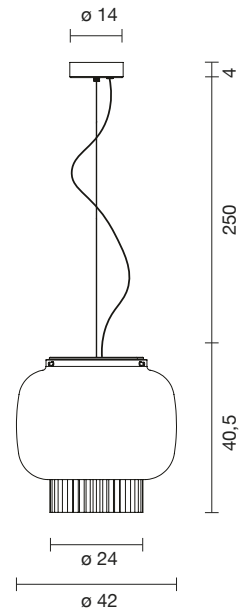

E27 Halo ECO Max. 77W | E27 LED A60 13W

Light source not included

Net weight: 2.4 kg | Gross Weight: 4.3 kg

SUSPENSION

MANILA T GR

| | | |
|--------------|--|---------|
| 145020140929 | GOLDEN MATTE - BEIGE TEXTILE - TRANSPARENT GLASS DIFFUSER | 1,111 € |
| 145020140930 | GRAPHITE MATTE - GREY TEXTILE - BLACK GLASS DIFFUSER | 1,111 € |