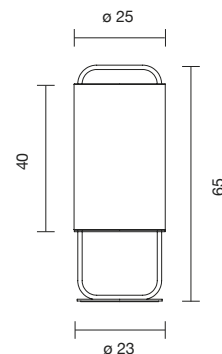

G9 Halo. Max. 48W

Light source not included - Dimmer included

 Net weight: 2.9 kg | Gross Weight: 5.8 kg

  IP-20

ABALLS M GR

| | | |
|--------------|----------|---------|
| 207020500005 | WHITE | 1,083 € |
| 207020500006 | BLACK | 1,083 € |
| 207020500007 | GOLDEN | 1,316 € |
| 207020500008 | COPPER | 1,316 € |
| 207020500028 | PLATINUM | 1,410 € |

G9 Halo. Max. 48W

Light source not included - Dimmer included

 Net weight: 6.2 kg | Gross Weight: 9.2 kg

  IP-20

ALISTAIR M

| | | |
|--------------|---------------------------------------|---------|
| 208020100009 | GOLDEN MATTE - BLOWN GLASS DIFFUSER | 1,748 € |
| 208020100010 | GRAPHITE MATTE - BLOWN GLASS DIFFUSER | 1,714 € |