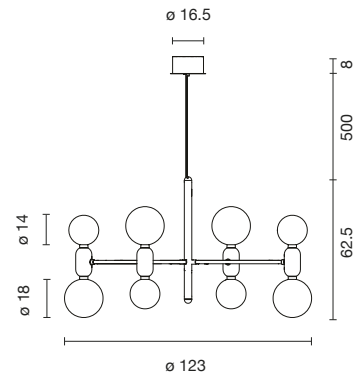

E26 Halo. Eco. Max. 150W | E26 LED 15W 2.700K
Light source not included.

 Net weight: 5.2 kg | Gross Weight: 7.8 kg

CE   IP-20

SUSPENSION

ABALLS CHANDELIER 4

| | | |
|--------------|----------|----------|
| 131020500005 | WHITE | 8,530 € |
| 131020500006 | BLACK | 8,530 € |
| 131020500007 | GOLDEN | 9,415 € |
| 131020500008 | COPPER | 9,415 € |
| 131020500028 | PLATINUM | 10,075 € |