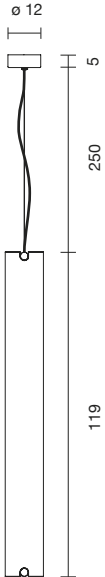

B15 T V PE

119020340978	TRANSPARENT GLASS DIFFUSER - DARK BLUE	2,980 €

MINIMUM ORDER QUANTITY 10pcs.

2 x G5 54W 2.700K
Light source not included - Switch dimm and Dali dimmable driver included

Net weight: 5.5 kg | Gross Weight: 9.1 kg

IP-20