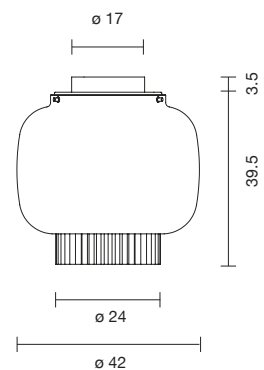

E27 Halo ECO Max. 77W | E27 LED A60 13W
Light source not included

 Net weight: 2.4 kg | Gross Weight: 4.3 kg

   IP-20

MANILA C GR

| | | |
|--------------|--|---------|
| 151020140929 | GOLDEN MATTE - BEIGE TEXTILE - TRANSPARENT GLASS DIFFUSER | 1,111 € |
| 151020140930 | GRAPHITE MATTE - GREY TEXTILE - BLACK GLASS DIFFUSER | 1,111 € |