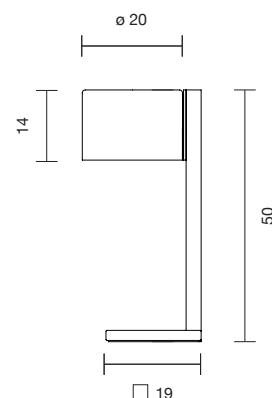

BETA M

210020140964	BRUSHED BRASS - WHITE MARBLE BASE - WHITE DIFFUSER	1,295 €

MINIMUM ORDER QUANTITY 10pcs.

E 27 Halo. Eco. Max. 150W | E27 LED 15W 2.700K DIMM
Light source not included - Dimmer included

Net weight: 5 kg | Gross Weight: 7 kg

IP-20

CHINOZ

209020140965	BLACK - BURGUNDY BASE - WHITE MATTE DIFFUSER	2,113 €
209020140966	RED - BLACK BASE - WHITE MATTE DIFFUSER	2,113 €
209020140967	GREEN - OCRE BASE - WHITE GLOSSY DIFFUSER	2,113 €
209020140968	MING - BURGUNDY BASE - WHITE GLOSSY DIFFUSER	2,525 €
209020140969	JÜYUÀN - JÜYUÀN BASE - WHITE GLOSSY DIFFUSER	2,837 €

For other finishes or combination, please contact hello@parachilna.eu

E27 Halo. Eco. Max. 150W | E27 LED 15W 2.700K DIMM
Light source not included - Dimmer included

Net weight: 8.8 kg | Gross Weight: 9.7 kg