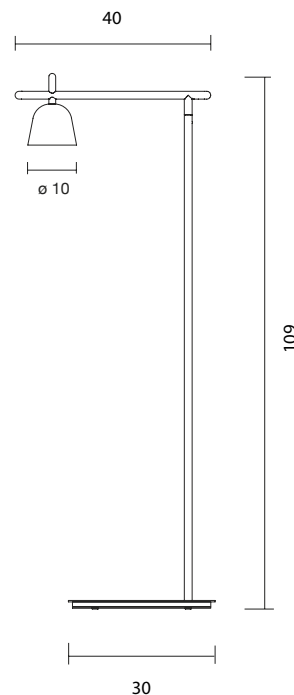

LIGHTO P

329020640986	BLACK MATTE - BLACK CHROME CUP	1,121 €
329020640991	BLACK MATTE - GOLDEN GLOSSY CUP	1,121 €