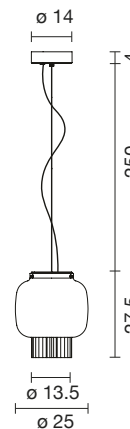

MANILA T PE

144020140929	GOLDEN MATTE - BEIGE TEXTILE - TRANSPARENT GLASS DIFFUSER	736 €
144020140930	GRAPHITE MATTE - GREY TEXTILE - BLACK GLASS DIFFUSER	736 €

E27 Halo ECO Max. 77W | E27 LED A60 13W

Light source not included

Net weight: 2.4 kg | Gross Weight: 4.3 kg