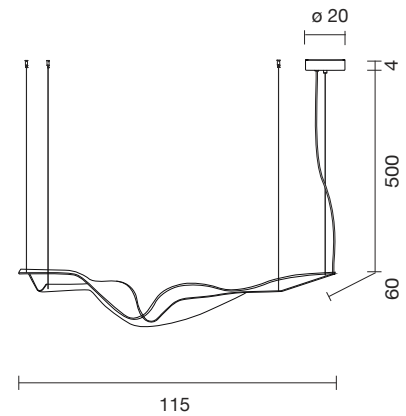

CE IP-20

GWEILO ZHOU H GR

162020600019	GOLDEN ANODISED	2,329 €
162020600037	SILVER ANODISED	2,329 €

Strip LED 5.3W 3.000K 500 Lm
Light source included - 1-10V dimmable driver included

Net weight: 6.8 kg | Gross Weight: 22.5 kg