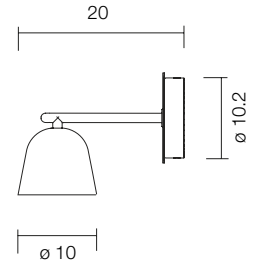

LIGHTO A

415020600986	BLACK MATTE - BLACK CHROME CUP	486 €
415020600991	BLACK MATTE - GOLDEN GLOSSY CUP	486 €