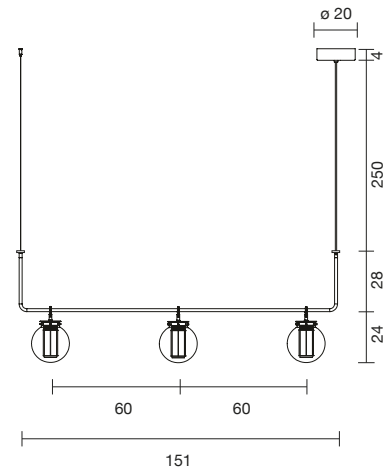

BAI T CHANDELIER III

118020640976	BRONZE - AMBER GLASS DIFFUSER	4,306 €
118020640977	BRONZE - GREY GLASS DIFFUSER	4,306 €
118020640978	BRONZE - TRANSPARENT GLASS DIFFUSER	4,306 €