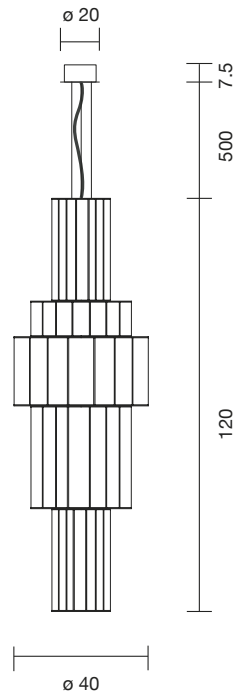

BABEL T GR

125020640006	BLACK MATTE	8,038 €
125020640007	GOLDEN	8,199 €

Strip LED 42W 2.700K 3.160Lm + LED Module 9W 2.700K 1960Lm
Light source included - 1-10V dimmable driver included

Net weight: 20.8 kg | Gross Weight: 32.3 kg

CE IP-20