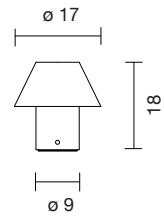

E27 LED A70 15W 2.700K DIMM

Light source not included - Dimmer included

Net weight: 16.2 kg | Gross Weight: 23.3 kg

Indoors   IP-20

Outdoors   IP-65

PORTABLE

PETRA PORTABLE

| | | |
|--------------|-----------|-------|
| 222020600035 | ALABASTER | 588 € |
|--------------|-----------|-------|