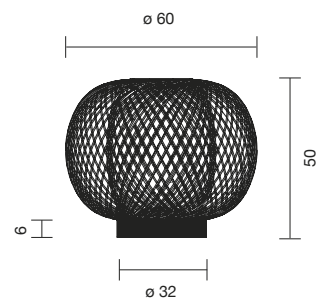

ANWAR P 45

304020700006	GRAPHITE MATTE	3,207 €
304020700007	GOLDEN MATTE	3,271 €
304020700008	COPPER	3,402 €