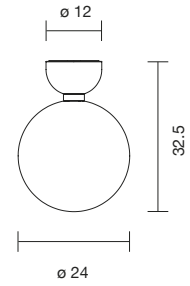

ABALLS A II GR

409020500005	WHITE	787 €
409020500006	BLACK	787 €
409020500007	GOLDEN	907 €
409020500008	COPPER	907 €
409020500028	PLATINUM	943 €