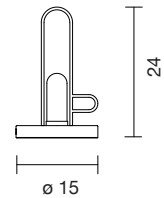

RAN

223020600004	CHROME	593 €
223020600006	GUNMETAL	593 €

LED 3W 2700K
2 Step touch dimmer switch
Battery duration: 20h at 50%, 12h at 100%
Charging time: 5h

USB to USB-C cable included - wall brick not included

Net weight: 2.2 kg | Gross Weight: 2.4 kg

IP-20