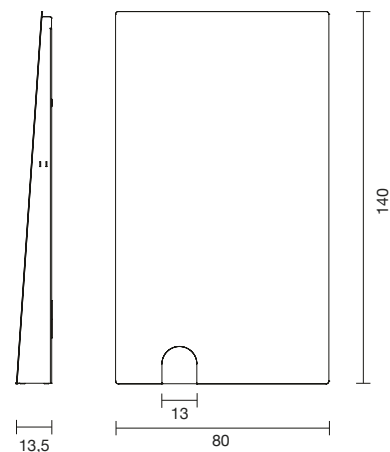

JERRY!

315020600005	WHITE	4,820 €