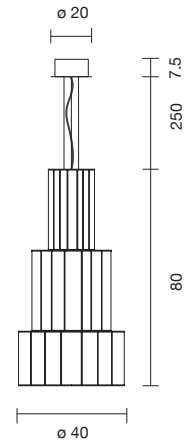

Strip LED 19.5W 2.700K 1.480Lm + LED Module 9W 2.700K 1960Lm

Light source included - 1-10V dimmable driver included

Net weight: 13.5 kg | Gross Weight: 16.9 kg

CE IP-20

SUSPENSION

BABEL T ME

| | | |
|--------------|-------------|---------|
| 124020640006 | BLACK MATTE | 5,644 € |
| 124020640007 | GOLDEN | 5,757 € |