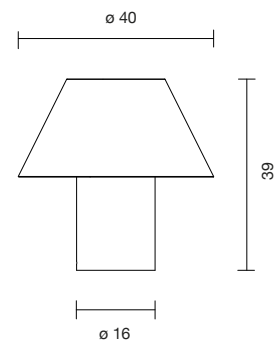

E27 LED A60 15W 2.700K DIMM
Light source not included - Dimmer included

 Net weight: 10 kg | Gross Weight: 14.7 kg

Indoors   IP-20 Outdoors   IP-65

PETRA M GR

| | | |
|--------------|-------------------------------|---------|
| 221020100035 | ALABASTER | 2,448 € |
| 510020100035 | ALABASTER - OUTDOOR | 2,549 € |
| 510020199035 | ALABASTER - CASAMBI - OUTDOOR | 3,059 € |