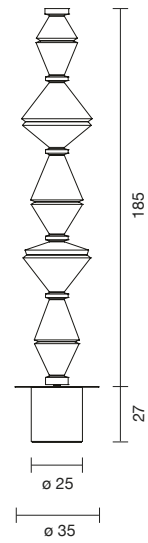

OÏPHORIQUE P PE

309020340953	LIGHT GREY DIFFUSER	5,886 €

2x G5 39W 2.700K
Light source not included

Net weight: 15.7 kg | Gross Weight: 23.8 kg

IP-20