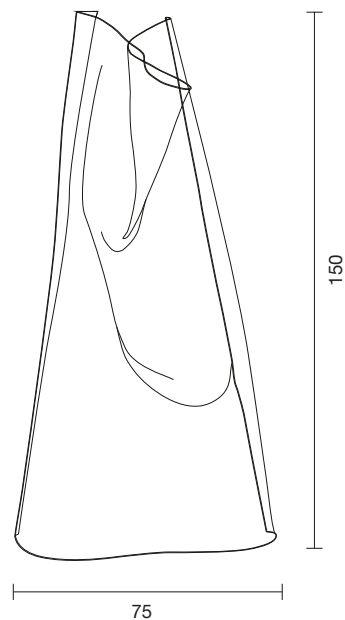

GWEILO HAN GR

312020600019	GOLDEN ANODISED	2,322 €
312020600037	SILVER ANODISED	2,322 €

Strip LED 14W 3.000K 1.348Lm
Light source included - Dimmer included

Net weight: 10 kg | Gross Weight: 13 kg

CE IP-20