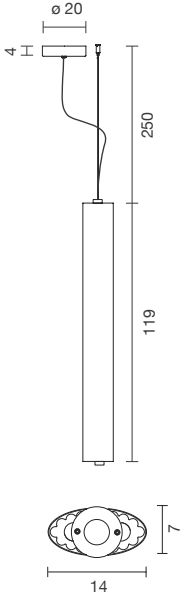

B15 T V PE

119020600978	TRANSPARENT GLASS DIFFUSER - BLACK	2,150 €

2 x Strip LED 22W 2700K 2743Lm
Light source included - 1-10v dimmable driver included

Net weight: 5.5 kg | Gross Weight: 9.1 kg

CE IP-20