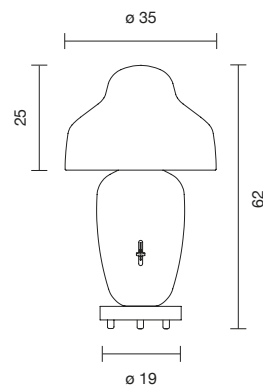

CHINOZ

209020140965	BLACK - BURGUNDY BASE - WHITE MATTE DIFFUSER	2,150 €
209020140967	GREEN - OCHRE BASE - WHITE MATTE DIFFUSER	2,150 €
209020140968	MING - BURGUNDY BASE - WHITE MATTE DIFFUSER	2,538 €

For other finishes or combination, please contact hello@parachilna.eu

E27 Halo. Eco. Max. 150W | E27 LED 15W 2.700K DIMM
Light source not included - Dimmer included

Net weight: 8.8 kg | Gross Weight: 9.7 kg

CE IP-20

GWEILO SONG

211020600019	GOLDEN ANODISED	643 €
211020600037	SILVER ANODISED	643 €

Strip LED 2.5W 3.000K 232Lm
Light source included - Dimmer included

Net weight: 1.5 kg | Gross Weight: 3 kg

CE IP-20

MA-ROCK M

218020600007	GOLDEN	1,825 €

LED COB 15W 2.700K 1275Lm
Light source included - Dimmer included

Net weight: 3 kg | Gross Weight: 4.2 kg