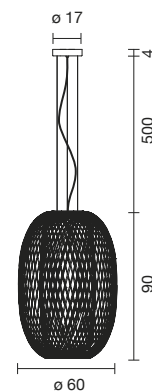

ANWAR T 30

102020600006	GRAPHITE MATTE	3,122 €
102020600007	GOLDEN MATTE	3,230 €
102020600008	COPPER	3,230 €

2 X LED Module 9W 2.700 1440Lm
Light source included - 1-10V dimmable driver included

Net weight: 11.8 kg | Gross Weight: 18.7 kg

CE IP-20

ANWAR T 45

101020600006	GRAPHITE MATTE	3,122 €
101020600007	GOLDEN MATTE	3,230 €
101020600008	COPPER	3,230 €

2 X LED Module 9W 2.700 1440Lm
Light source included - 1-10V dimmable driver included

Net weight: 8.9 kg | Gross Weight: 13.7 kg

CE IP-20

ANWAR T 90

103020600006	GRAPHITE MATTE	3,835 €
103020600007	GOLDEN MATTE	3,996 €
103020600008	COPPER	3,996 €

2 X LED Module 9W 2.700 1440Lm
Light source included - 1-10V dimmable driver included

Net weight: 13.8 kg | Gross Weight: 20.4 kg

CE IP-20