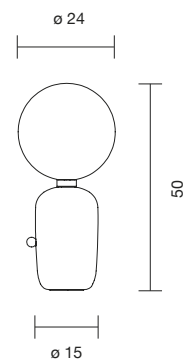

ABALLS M GR

207020500005	WHITE	1,070 €
207020500006	BLACK	1,070 €
207020500007	GOLDEN	1,297 €

G9 Halo. Max. 48W

Light source not included - Dimmer included

Net weight: 6.2 kg | Gross Weight: 9.2 kg

CE IP-20