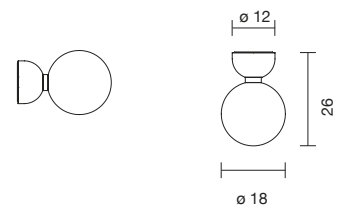

ABALLS A II ME

408020500005	WHITE	686 €
408020500006	BLACK	686 €
408020500007	GOLDEN	832 €

G9 Halo. Max. 48W | G9 LED 4W 2.700K 480Lm
Light source not included

Net weight: 1.4 kg | Gross Weight: 3.1 kg

CE IP-20