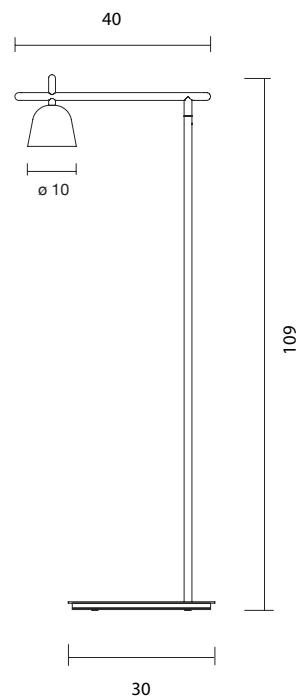

LIGHTO P

329020640986	BLACK MATTE - BLACK CHROME CUP	1,134 €
329020640991	BLACK MATTE - GOLDEN GLOSSY CUP	1,134 €