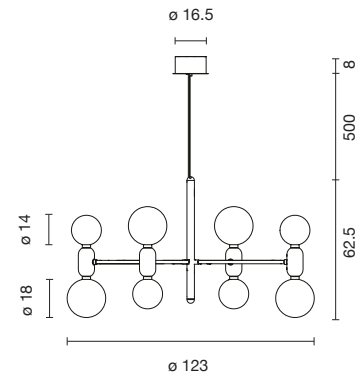

SUSPENSION

ABALLS CHANDELIER 4

131020500005	WHITE	8,532 €
131020500006	BLACK	8,532 €
131020500007	GOLDEN	9,450 €

8 x G9 Halo. Max. 30W | 8 x G9 LED 4W 2.700K 480Lm
Light source not included

Net weight: 13.1 kg | Gross Weight: 28.9 kg

IP-20