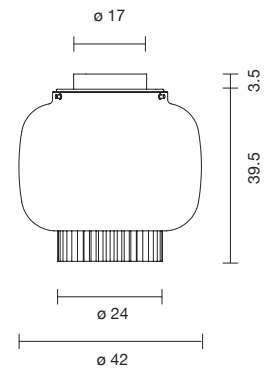

MANILA C GR

151020140929	GOLDEN MATTE - BEIGE TEXTILE - TRANSPARENT GLASS DIFFUSER	1,177 €
151020140930	GRAPHITE MATTE - GREY TEXTILE - BLACK GLASS DIFFUSER	1,177 €