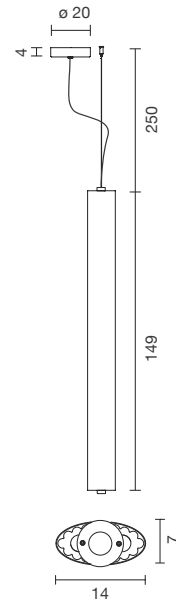

SUSPENSION

B15 T V GR

120020600978	TRANSPARENT GLASS DIFFUSER - BLACK	2,540 €

2 x Strip LED 28W 2700K 3490Lm
Light source included - 1-10v dimmable driver included

Net weight: 7.1 kg | Gross Weight: 10.8 kg

IP-20