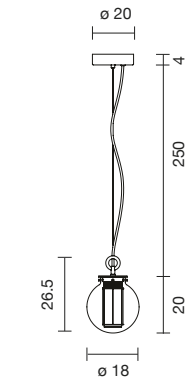

SUSPENSION

BAI T DI DI

114020640976	BRONZE - AMBER GLASS DIFFUSER	1,134 €
114020640978	BRONZE - TRANSPARENT GLASS DIFFUSER	1,134 €

Strip LED 5,8W 2.700K 448Lm
Light source included - 1-10V dimmable driver included

Net weight: 1.8 kg | Gross Weight: 3.2 kg

IP-20

BAI T BA BA

116020640976	BRONZE - AMBER GLASS DIFFUSER	2,366 €
116020640978	BRONZE - TRANSPARENT GLASS DIFFUSER	2,366 €

Strip LED 15.4W 2.700K 1.150Lm + LED Module 9W 2.700K 1960Lm
Light source included - 1-10V dimmable driver included

Net weight: 6.5 kg | Gross Weight: 9.1 kg