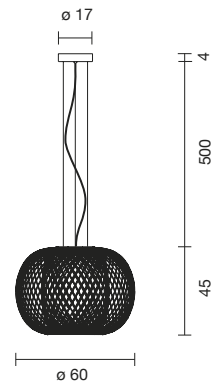

CE IP-20

ANWAR T 90

103020600006	GRAPHITE MATTE	3,835 €
103020600007	GOLDEN MATTE	3,996 €
103020600008	COPPER	3,996 €

2 X LED Module 9W 2.700 1440Lm
Light source included - 1-10V dimmable driver included

Net weight: 13.8 kg | Gross Weight: 20.4 kg