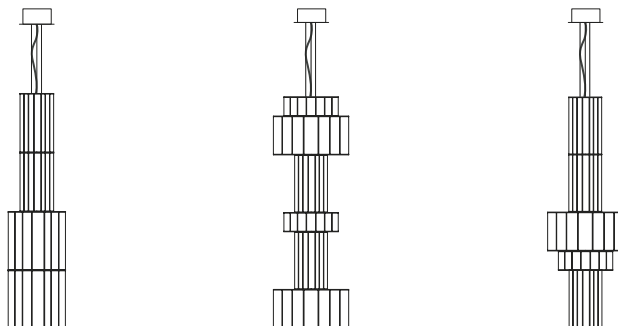

BABEL T GR CUSTOM

125020640970 CUSTOM COMBINATION 8,522 €

Choose the shapes and color combination you desire and create your custom BABEL.

Contact us at office@parachilna.eu and we will guide you through the process.

** The sketches are examples.

Strip LED 42W 2.700K 3.160Lm + LED Module 9W 2.700K 1960Lm
Light source included - 1-10V dimmable driver included

CE IP-20