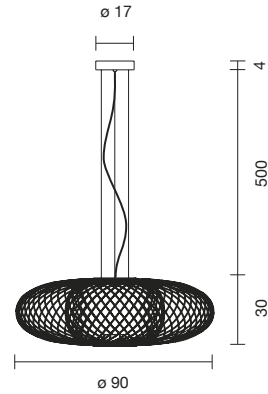

 Net weight: 11.8 kg | Gross Weight: 18.7 kg

CE   IP-20