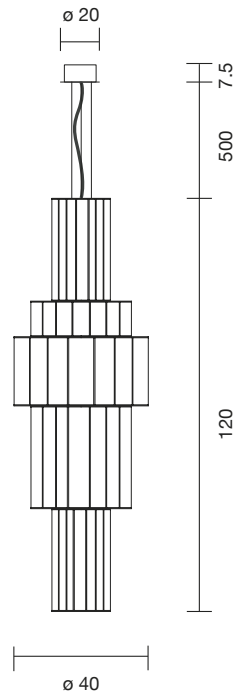

BABEL T GR

125020640006	BLACK MATTE	8,046 €
125020640007	GOLDEN	8,198 €

Strip LED 42W 2.700K 3.160Lm + LED Module 9W 2.700K 1960Lm
Light source included - 1-10V dimmable driver included

Net weight: 20.8 kg | Gross Weight: 32.3 kg

CE IP-20