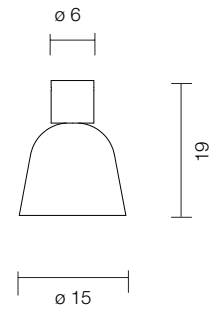

LIGHTO C GR

160020600986	BLACK MATTE - BLACK CHROME CUP	410 €
160020600991	BLACK MATTE - GOLDEN GLOSSY CUP	410 €