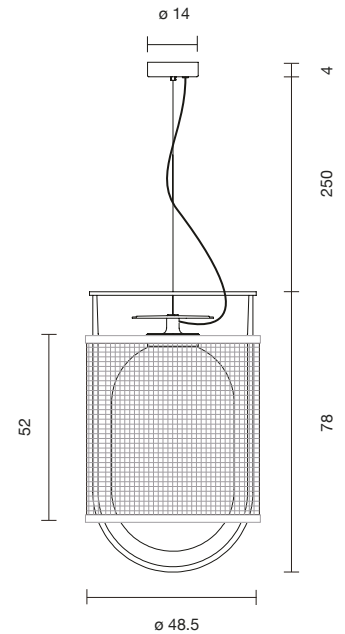

DENGLONG T GR

137020600020	ANTHRACITE - INDOOR	4,806 €
502020600020	ANTHRACITE - OUTDOOR	4,806 €

LED Module 14W 2.700K 1.400Lm
Light source included - led module dimmable with phase-cut dimmers

Net weight: 12 kg | Gross Weight: 15 kg

Indoors
IP-20

Outdoors
IP-65