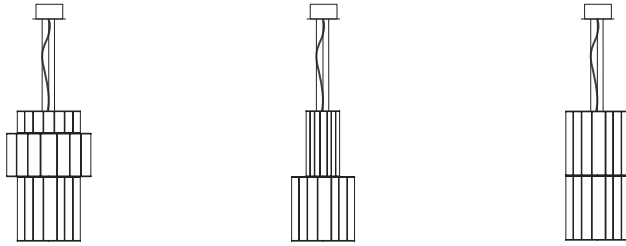

SUSPENSION

BABEL T PE CUSTOM

123020640970 CUSTOM COMBINATION 4,850 €

Choose the shapes and color combination you desire and create your custom BABEL.

Contact us at office@parachilna.eu and we will guide you through the process.

** The sketches are examples.

Strip LED 19.5W 2.700K 1.480Lm + LED Module 9W 2.700K 1960Lm
Light source included - 1-10V dimmable driver included

CE IP-20