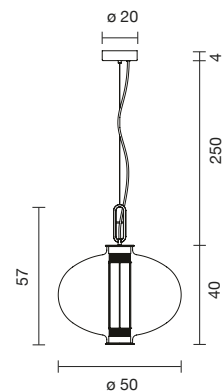

SUSPENSION

BAI T DI DI

114020640976	BRONZE - AMBER GLASS DIFFUSER	1,134 €
114020640978	BRONZE - TRANSPARENT GLASS DIFFUSER	1,134 €

Strip LED 5,8W 2.700K 448Lm
Light source included - 1-10V dimmable driver included

Net weight: 1.8 kg | Gross Weight: 3.2 kg

IP-20

BAI T BA BA

116020640976	BRONZE - AMBER GLASS DIFFUSER	2,366 €
116020640978	BRONZE - TRANSPARENT GLASS DIFFUSER	2,366 €

Strip LED 15.4W 2.700K 1.150Lm + LED Module 9W 2.700K 1960Lm
Light source included - 1-10V dimmable driver included

Net weight: 6.5 kg | Gross Weight: 9.1 kg

IP-20

BAI T MA MA

115020640976	BRONZE - AMBER GLASS DIFFUSER	2,474 €
115020640978	BRONZE - TRANSPARENT GLASS DIFFUSER	2,474 €

Strip LED 9.6W 2.700K 720Lm + LED Module 9W 2.700K 1960Lm
Light source included - 1-10V dimmable driver included

Net weight: 6.3 kg | Gross Weight: 11.3 kg

IP-20