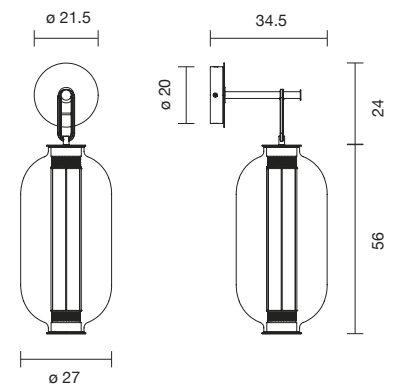

BAI A BA BA

402020640976	BRONZE - AMBER GLASS DIFFUSER	2,430 €
402020640978	BRONZE - TRANSPARENT GLASS DIFFUSER	2,430 €