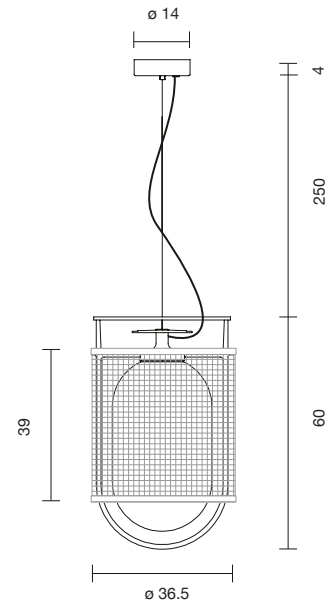

SUSPENSION

DENGLONG T PE

136020600020	ANTHRACITE - INDOOR	3,445 €
501020600020	ANTHRACITE - OUTDOOR	3,445 €

LED Module 8W 2.700K 800Lm
Light source included - led module dimmable with phase-cut dimmers

Net weight: 6 kg | Gross Weight: 8 kg

Indoors
IP-20

Outdoors
IP-65