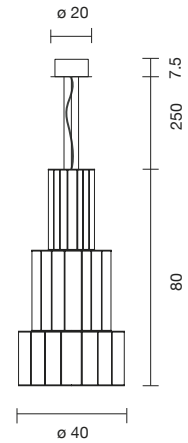

SUSPENSION

BABEL T ME

124020640006	BLACK MATTE	5,670 €
124020640007	GOLDEN	5,780 €

Strip LED 26.5W 2.700K 2.000Lm + LED Module 9W 2.700K 1960Lm
Light source included - 1-10V dimmable driver included

Net weight: 15.6 kg | Gross Weight: 19.8 kg

CE IP-20