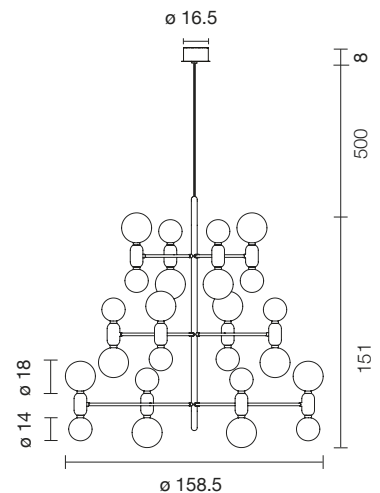

ABALLS CHANDELIER 12

111020500005	WHITE	20,510 €
111020500006	BLACK	20,510 €
111020500007	GOLDEN	22,780 €

24 x G9 Halo. Max. 30W | 24 x G9 LED 4W 2.700K 480Lm
Light source not included

Net weight: 36.8 kg | Gross Weight: 77.1 kg

IP-20