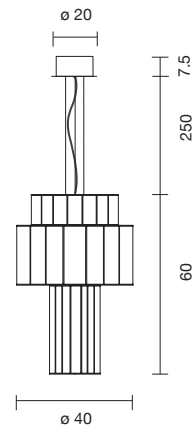

BABEL T PE

123020640006	BLACK MATTE	4,590 €
123020640007	GOLDEN	4,700 €

Strip LED 19.5W 2.700K 1.480Lm + LED Module 9W 2.700K 1960Lm
Light source included - 1-10V dimmable driver included

Net weight: 13.5 kg | Gross Weight: 16.9 kg

IP-20