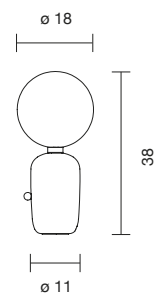

ABALLS M PE

206020500005	WHITE	848 €
206020500006	BLACK	848 €
206020500007	GOLDEN	1,026 €

G9 Halo. Max. 48W

Light source not included - Dimmer included

Net weight: 2.9 kg | Gross Weight: 5.8 kg

CE IP-20