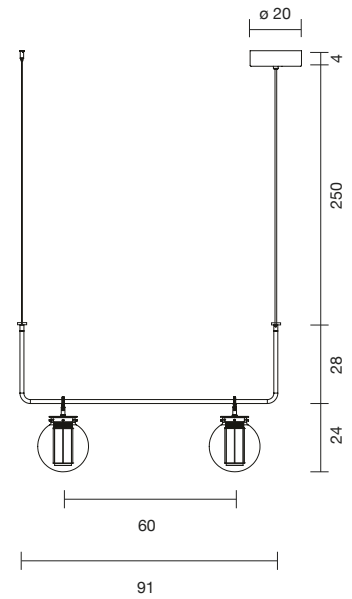

SUSPENSION

BAI T CHANDELIER II

117020640976	BRONZE - AMBER GLASS DIFFUSER	3,122 €
117020640978	BRONZE - TRANSPARENT GLASS DIFFUSER	3,122 €