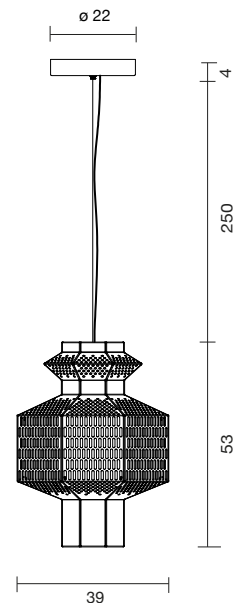

MA-ROCK T PE

152020600007	GOLDEN	2,430 €

2 x LED Module 9W 2.700K 1440Lm
Light source included - 1-10V dimmable driver included

Net weight: 4.9 kg | Gross Weight: 8.8 kg

IP-20