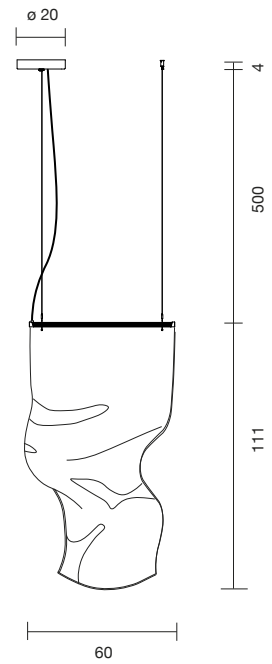

SUSPENSION

GWEILO ZHOU V PE

155020600019	GOLDEN ANODISED	1,782 €
155020600037	SILVER ANODISED	1,782 €

Strip LED 5.3W 3.000K 500Lm
Light source included - 1-10V dimmable driver included

Net weight: 4.8 kg | Gross Weight: 17.2 kg

CE IP-20