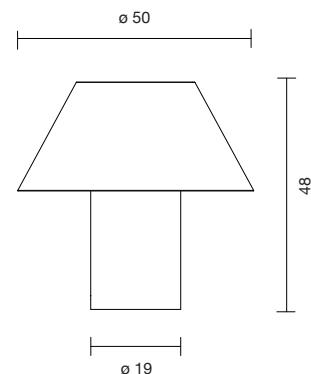

## PETRA M GR

221020100035	ALABASTER	2,538 €
--------------	-----------	---------

E27 LED A70 15W 2.700K DIMM  
**Light source not included - Dimmer included**

 Net weight: 16.2 kg | Gross Weight: 23.3 kg