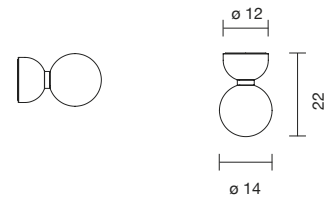

ABALLS A II PE

407020500005	WHITE	594 €
407020500006	BLACK	594 €
407020500007	GOLDEN	746 €

G9 Halo. Max. 30W | G9 LED 4W 2.700K 480Lm
Light source not included

Net weight: 1.1 kg | Gross Weight: 2.2 kg

CE IP-20