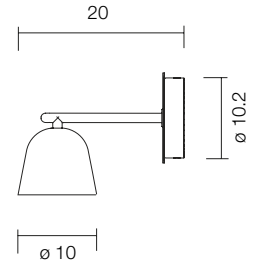

LIGHTO A

415020600986	BLACK MATTE - BLACK CHROME CUP	486 €
415020600991	BLACK MATTE - GOLDEN GLOSSY CUP	486 €

LED COB 8W 2.700K 630Lm
Light source included - Cob led dimmable with phase-cut dimmers

Net weight: 1.5 kg | Gross Weight: 2 kg

CE IP-20