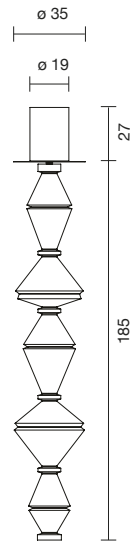

OÏPHORIQUE T PE

127020340953	LIGHT GREY DIFFUSER	5,606 €

2x G5 39W 2.700K
Light source not included

Net weight: 7.6 kg | Gross Weight: 15.9 kg

CE IP-20