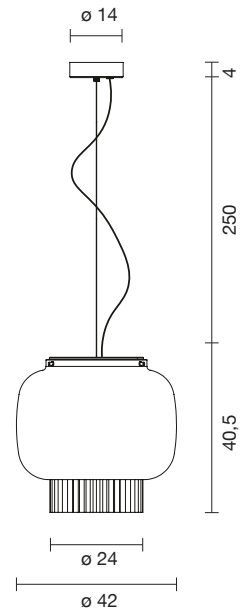

SUSPENSION

MANILA T GR

145020140929	GOLDEN MATTE - BEIGE TEXTILE - TRANSPARENT GLASS DIFFUSER	1,178 €
145020140930	GRAPHITE MATTE - GREY TEXTILE - BLACK GLASS DIFFUSER	1,178 €

E27 Halo ECO Max. 100W | E27 LED A70 18W
Light source not included

Net weight: 5.5 kg | Gross Weight: 8.2 kg

IP-20