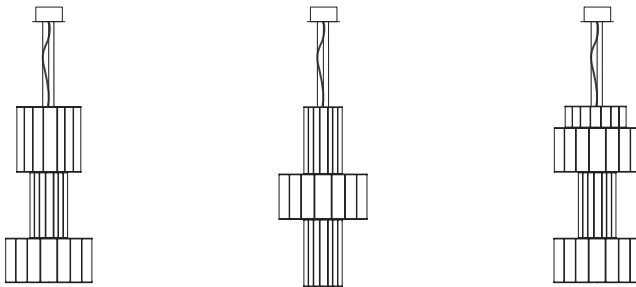

BABEL T ME CUSTOM

124020640970 CUSTOM COMBINATION 6,038 €

Choose the shapes and color combination you desire and create your custom BABEL.

Contact us at office@parachilna.eu and we will guide you through the process.

** The sketches are examples.

Strip LED 26.5W 2.700K 2.000Lm + LED Module 9W 2.700K 1960Lm
Light source included - 1-10V dimmable driver included

CE IP-20