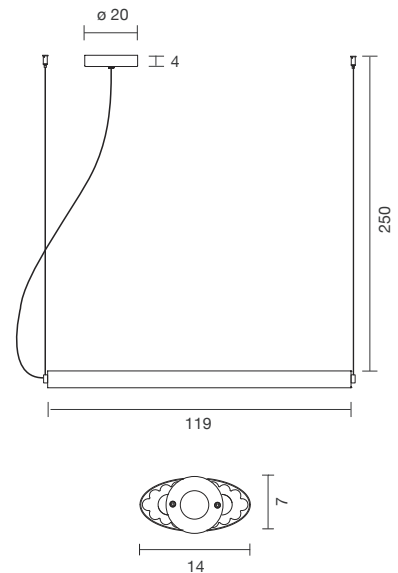

B15 T H PE

121020600978	TRANSPARENT GLASS DIFFUSER - BLACK	2,150 €

2 x Strip LED 22W 2700K 2743Lm
Light source included - 1-10v dimmable driver included

Net weight: 5.5 kg | Gross Weight: 9.1 kg

IP-20