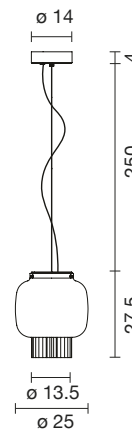

**Light source not included**

Net weight: 2.4 kg | Gross Weight: 4.3 kg