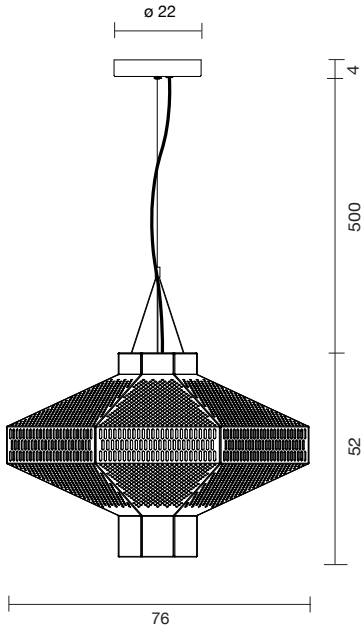

SUSPENSION

MA-ROCK T ME

153020600007   GOLDEN   3,456 €

2 x LED Module 9W 2.700K 1440Lm
Light source included - 1-10V dimmable driver included

Net weight: 9.8 kg | Gross Weight: 14,7 kg

CE IP-20