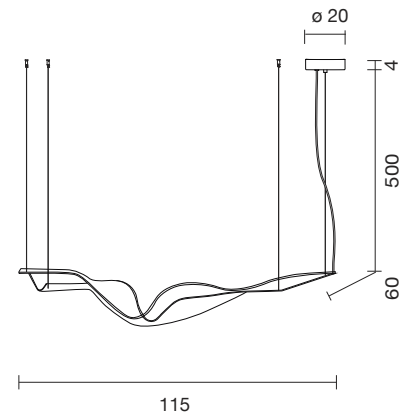

SUSPENSION

GWEILO ZHOU H PE

161020600019	GOLDEN ANODISED	1,782 €
161020600037	SILVER ANODISED	1,782 €

Strip LED 5.3W 3.000K 500Lm
Light source included - 1-10V dimmable driver included

Net weight: 4.8 kg | Gross Weight: 17.2 kg

CE IP-20