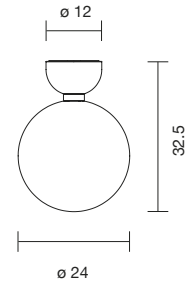

ABALLS A II GR

409020500005	WHITE	789 €
409020500006	BLACK	789 €
409020500007	GOLDEN	918 €