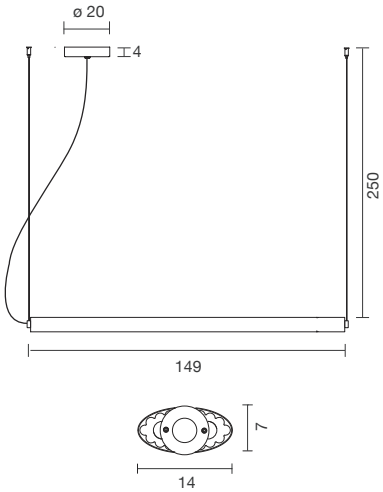

SUSPENSION

B15 T H GR

122020600978	TRANSPARENT GLASS DIFFUSER - BLACK	2,540 €

2 x Strip LED 28W 2700K 3490Lm
Light source included - 1-10v dimmable driver included

Net weight: 7.1 kg | Gross Weight: 10.8 kg

CE IP-20