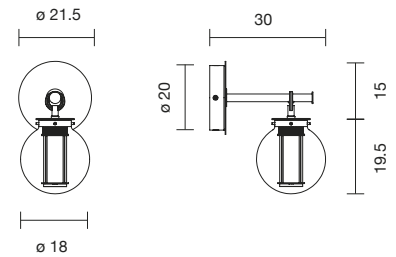

BAI A DI DI

403020640976	BRONZE - AMBER GLASS DIFFUSER	1,458 €
403020640978	BRONZE - TRANSPARENT GLASS DIFFUSER	1,458 €