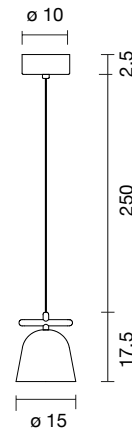

Net weight: 1.1 kg | Gross Weight: 2 kg