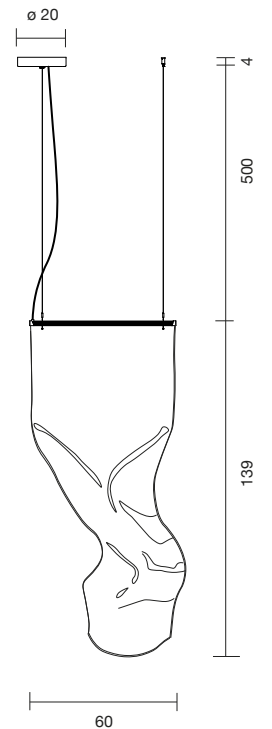

GWEILO ZHOU V GR

156020600019	GOLDEN ANODISED	2,322 €
156020600037	SILVER ANODISED	2,322 €

Strip LED 5.3W 3.000K 500 Lm
Light source included - 1-10V dimmable driver included

Net weight: 6.8 kg | Gross Weight: 22.5 kg

CE IP-20