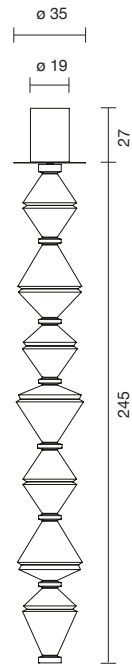

OÏPHORIQUE T GR

128020340953	LIGHT GREY DIFFUSER	5,994 €

2x G5 54W 2.700K
Light source not included

Net weight: 10.1 kg | Gross Weight: 13.5 kg

CE IP-20