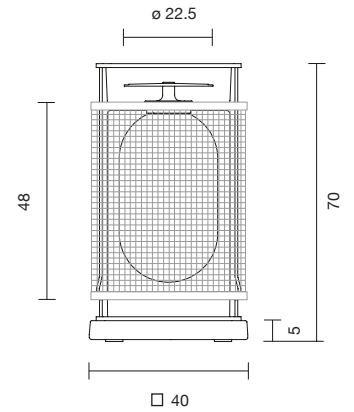

DENGLONG P PE

313020640974	ANTHRACITE - GREY BASE - INDOOR	4,310 €
503020640974	ANTHRACITE - GREY BASE - OUTDOOR	4,590 €