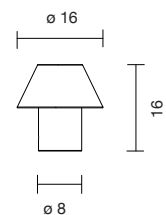

PETRA M PE

219020100035	ALABASTER	503 €

E27 LED FILAMENT A45 4W 2.700K DIMM
Light-source included - Dimmer included

We recommend using dimmable led bulbs with filament.
Other led bulbs may flicker when dimmed in the lower range

Net weight: 2.2 kg | Gross Weight: 2.4 kg

IP-20