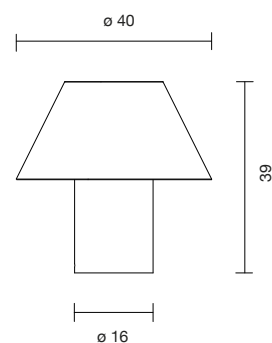

PETRA M PE

219020100035	ALABASTER	503 €

E27 LED FILAMENT A45 4W 2.700K DIMM
Light-source included - Dimmer included

We recommend using dimmable led bulbs with filament.
Other led bulbs may flicker when dimmed in the lower range

Net weight: 2.2 kg | Gross Weight: 2.4 kg

IP-20

PETRA M ME

220020100035	ALABASTER	1,545 €

E27 LED A60 15W 2.700K DIMM
Light source not included - Dimmer included

Net weight: 10 kg | Gross Weight: 14.7 kg

IP-20