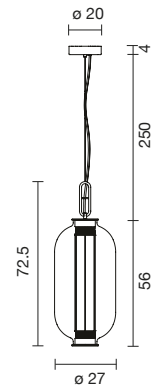

IP-20

BAI T MA MA

115020640976	BRONZE - AMBER GLASS DIFFUSER	2,474 €
115020640978	BRONZE - TRANSPARENT GLASS DIFFUSER	2,474 €

Strip LED 9.6W 2.700K 720Lm + LED Module 9W 2.700K 1960Lm
Light source included - 1-10V dimmable driver included

Net weight: 6.3 kg | Gross Weight: 11.3 kg