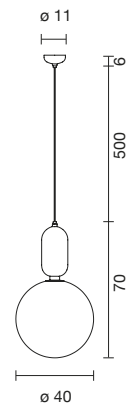

ABALLS T GR

110020100005	WHITE	1,178 €
110020100006	BLACK	1,178 €
110020100007	GOLDEN	1,394 €

E26 Halo. Eco. Max. 150W | E26 LED 15W 2.700K
Light source not included.

Net weight: 5.2 kg | Gross Weight: 7.8 kg

IP-20