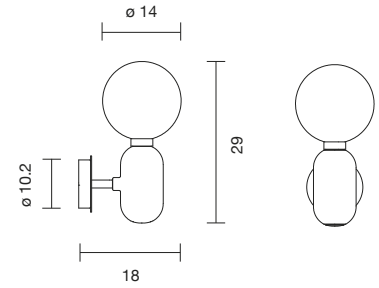

ABALLS A

401020500005	WHITE	638 €
401020500006	BLACK	638 €
401020500007	GOLDEN	810 €

G9 Halo. Max. 30W | G9 LED 4W 2.700K 480Lm
Light source not included

Net weight: 1.7 kg | Gross Weight: 2.6 kg

CE IP-20