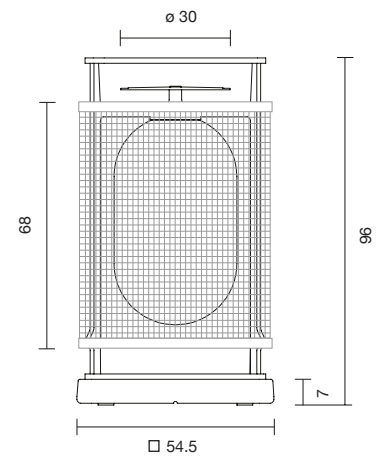

DENGLONG P GR

314020640974	ANTHRACITE - GREY BASE - INDOOR	6,696 €
504020640974	ANTHRACITE - GREY BASE - OUTDOOR	6,858 €