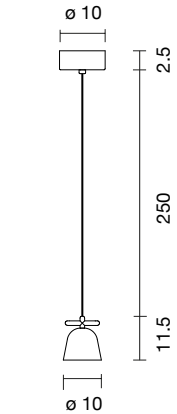

Net weight: 0.7 kg | Gross Weight: 1.5 kg