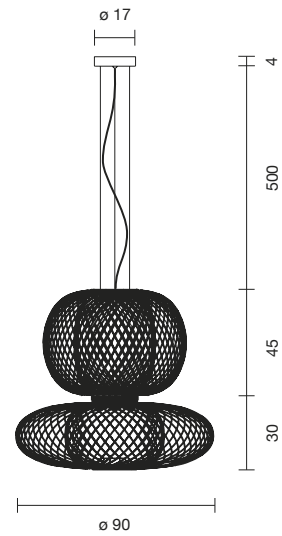

SUSPENSION

ANWAR T COMBI. - TOP 45 / BOTTOM 30

106020640006	TOP 45 / BOTTOM 30 GRAPHITE MATTE	6,145 €
106020640007	TOP 45 / BOTTOM 30 GOLDEN MATTE	6,254 €
106020640008	TOP 45 / BOTTOM 30 COPPER	6,534 €
106020640954	TOP 45 GRAPHITE MATTE / BOTTOM 30 GOLDEN MATTE	6,253 €
106020640955	TOP 45 GRAPHITE MATTE / BOTTOM 30 COPPER	6,426 €
106020640956	TOP 45 GOLDEN MATTE / BOTTOM 30 GRAPHITE MATTE	6,253 €
106020640957	TOP 45 GOLDEN MATTE / BOTTOM 30 COPPER	6,426 €
106020640958	TOP 45 COPPER / BOTTOM 30 GRAPHITE MATTE	6,426 €
106020640959	TOP 45 COPPER / BOTTOM 30 GOLDEN MATTE	6,426 €

2 X LED Module 9W 2.700 1440Lm
Light source included - 1-10V dimmable driver included

Net weight: 21 kg | Gross Weight: 33 kg

IP-20