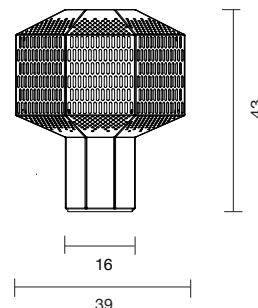

CHINOZ

209020140965	BLACK - BURGUNDY BASE - WHITE MATTE DIFFUSER	2,150 €
209020140967	GREEN - OCHRE BASE - WHITE MATTE DIFFUSER	2,150 €
209020140968	MING - BURGUNDY BASE - WHITE MATTE DIFFUSER	2,538 €

For other finishes or combination, please contact hello@parachilna.eu

E27 Halo. Eco. Max. 150W | E27 LED 15W 2.700K DIMM
Light source not included - Dimmer included

Net weight: 8.8 kg | Gross Weight: 9.7 kg

CE IP-20

GWEILO SONG

211020600019	GOLDEN ANODISED	643 €
211020600037	SILVER ANODISED	643 €

Strip LED 2.5W 3.000K 232Lm
Light source included - Dimmer included

Net weight: 1.5 kg | Gross Weight: 3 kg

CE IP-20

MA-ROCK M

218020600007	GOLDEN	1,825 €

LED COB 15W 2.700K 1275Lm
Light source included - Dimmer included

Net weight: 3 kg | Gross Weight: 4.2 kg

CE IP-20