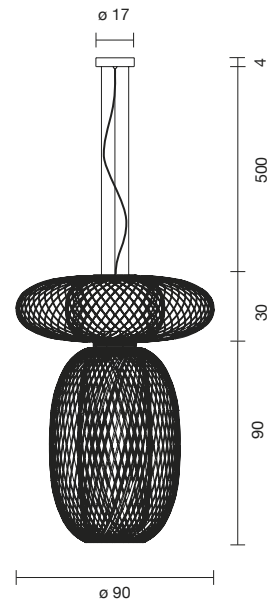

SUSPENSION

ANWAR T COMBI. - TOP 30 / BOTTOM 90

104020640006	TOP 30 / BOTTOM 90 GRAPHITE MATTE	6,578 €
104020640007	TOP 30 / BOTTOM 90 GOLDEN MATTE	6,685 €
104020640008	TOP 30 / BOTTOM 90 COPPER	7,010 €
104020640954	TOP 30 GRAPHITE MATTE / BOTTOM 90 GOLDEN MATTE	6,885 €
104020640955	TOP 30 GRAPHITE MATTE / BOTTOM 90 COPPER	6,858 €
104020640956	TOP 30 GOLDEN MATTE / BOTTOM 90 GRAPHITE MATTE	6,685 €
104020640957	TOP 30 GOLDEN MATTE / BOTTOM 90 COPPER	6,858 €
104020640958	TOP 30 COPPER / BOTTOM 90 GRAPHITE MATTE	6,858 €
104020640959	TOP 30 COPPER / BOTTOM 90 GOLDEN MATTE	6,858 €