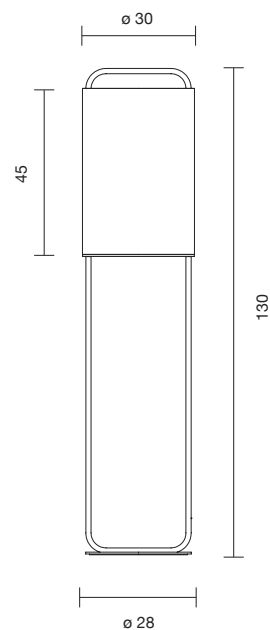

ALISTAIR P

306020100009	GOLDEN MATTE - BLOWN GLASS DIFFUSER	2,106 €