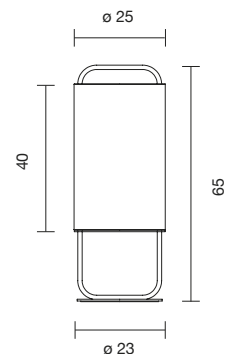

ALISTAIR M

208020100009	GOLDEN MATTE - BLOWN GLASS DIFFUSER	1,782 €

E27 Halo. Eco. Max. 150W | E27 LED 15W 2.700K DIMM

Light source not included - Dimmer included

Net weight: 5.8 kg | Gross Weight: 9.3 kg

CE IP-20