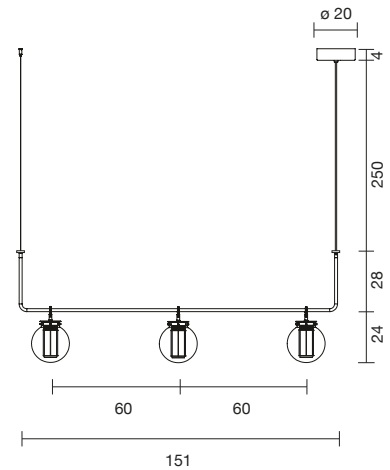

BAI T CHANDELIER III

118020640976	BRONZE - AMBER GLASS DIFFUSER	4,310 €
118020640978	BRONZE - TRANSPARENT GLASS DIFFUSER	4,310 €