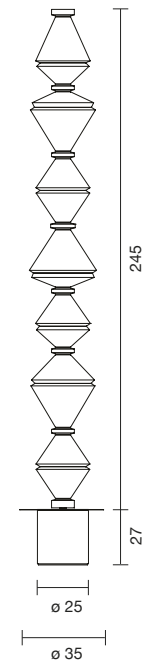

OÏPHORIQUE P GR

310020340953	LIGHT GREY DIFFUSER	6,470 €

2x G5 54W 2.700K
Light source not included

Net weight: 16.2 kg | Gross Weight: 24.9 kg

IP-20