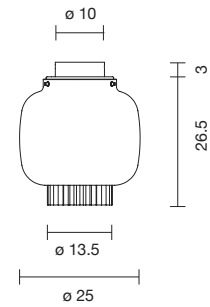

MANILA C PE

150020140929	GOLDEN MATTE - BEIGE TEXTILE - TRANSPARENT GLASS DIFFUSER	745 €
150020140930	GRAPHITE MATTE - GREY TEXTILE - BLACK GLASS DIFFUSER	745 €