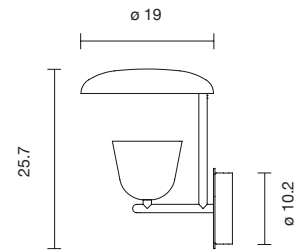

LIGHTO A II

410020600986	BLACK MATTE - BLACK CHROME CUP	837 €
410020600994	RED - GOLDEN GLOSSY CUP	837 €