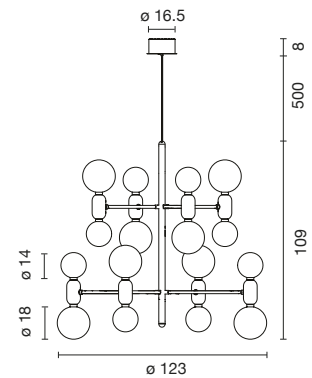

ABALLS CHANDELIER 8

113020500005	WHITE	15,325 €
113020500006	BLACK	15,325 €
113020500007	GOLDEN	16,795 €

16 x G9 Halo. Max. 30W | 16 x G9 LED 4W 2.700K 480Lm
Light source not included

Net weight: 24.3 kg | Gross Weight: 53.6 kg

IP-20