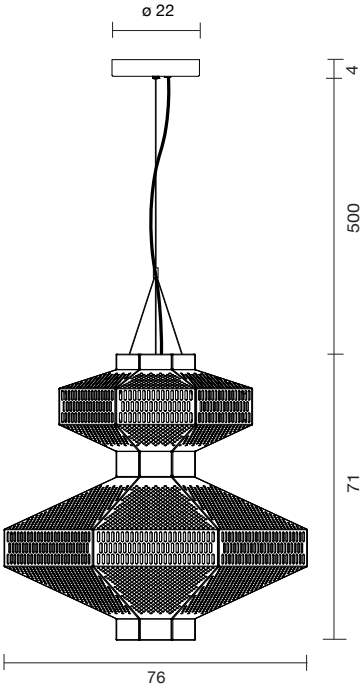

MA-ROCK T GR

154020600007   GOLDEN   4,634 €

2 x LED Module 12W 2.700K 1966Lm
Light source included - 1-10V dimmable driver included

Net weight: 12.9 kg | Gross Weight: 17,5 kg

CE IP-20