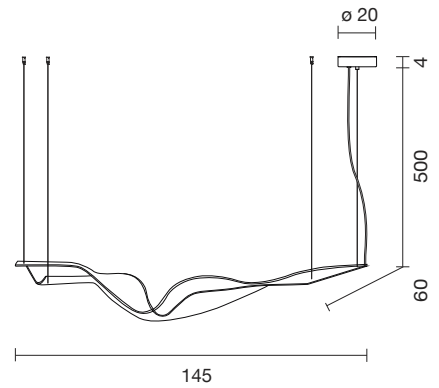

GWEILO ZHOU H GR

162020600019	GOLDEN ANODISED	2,322 €
162020600037	SILVER ANODISED	2,322 €

Strip LED 5.3W 3.000K 500 Lm
Light source included - 1-10V dimmable driver included

Net weight: 6.8 kg | Gross Weight: 22.5 kg

CE IP-20