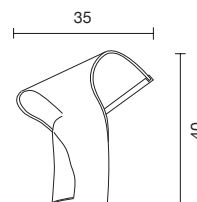

CE IP-20

MA-ROCK M

218020600007	GOLDEN	1,825 €

LED COB 15W 2.700K 1275Lm
Light source included - Dimmer included

Net weight: 3 kg | Gross Weight: 4.2 kg