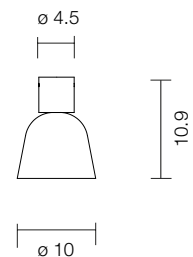

LIGHTO C PE

159020600986	BLACK MATTE - BLACK CHROME CUP	368 €
159020600991	BLACK MATTE - GOLDEN GLOSSY CUP	368 €